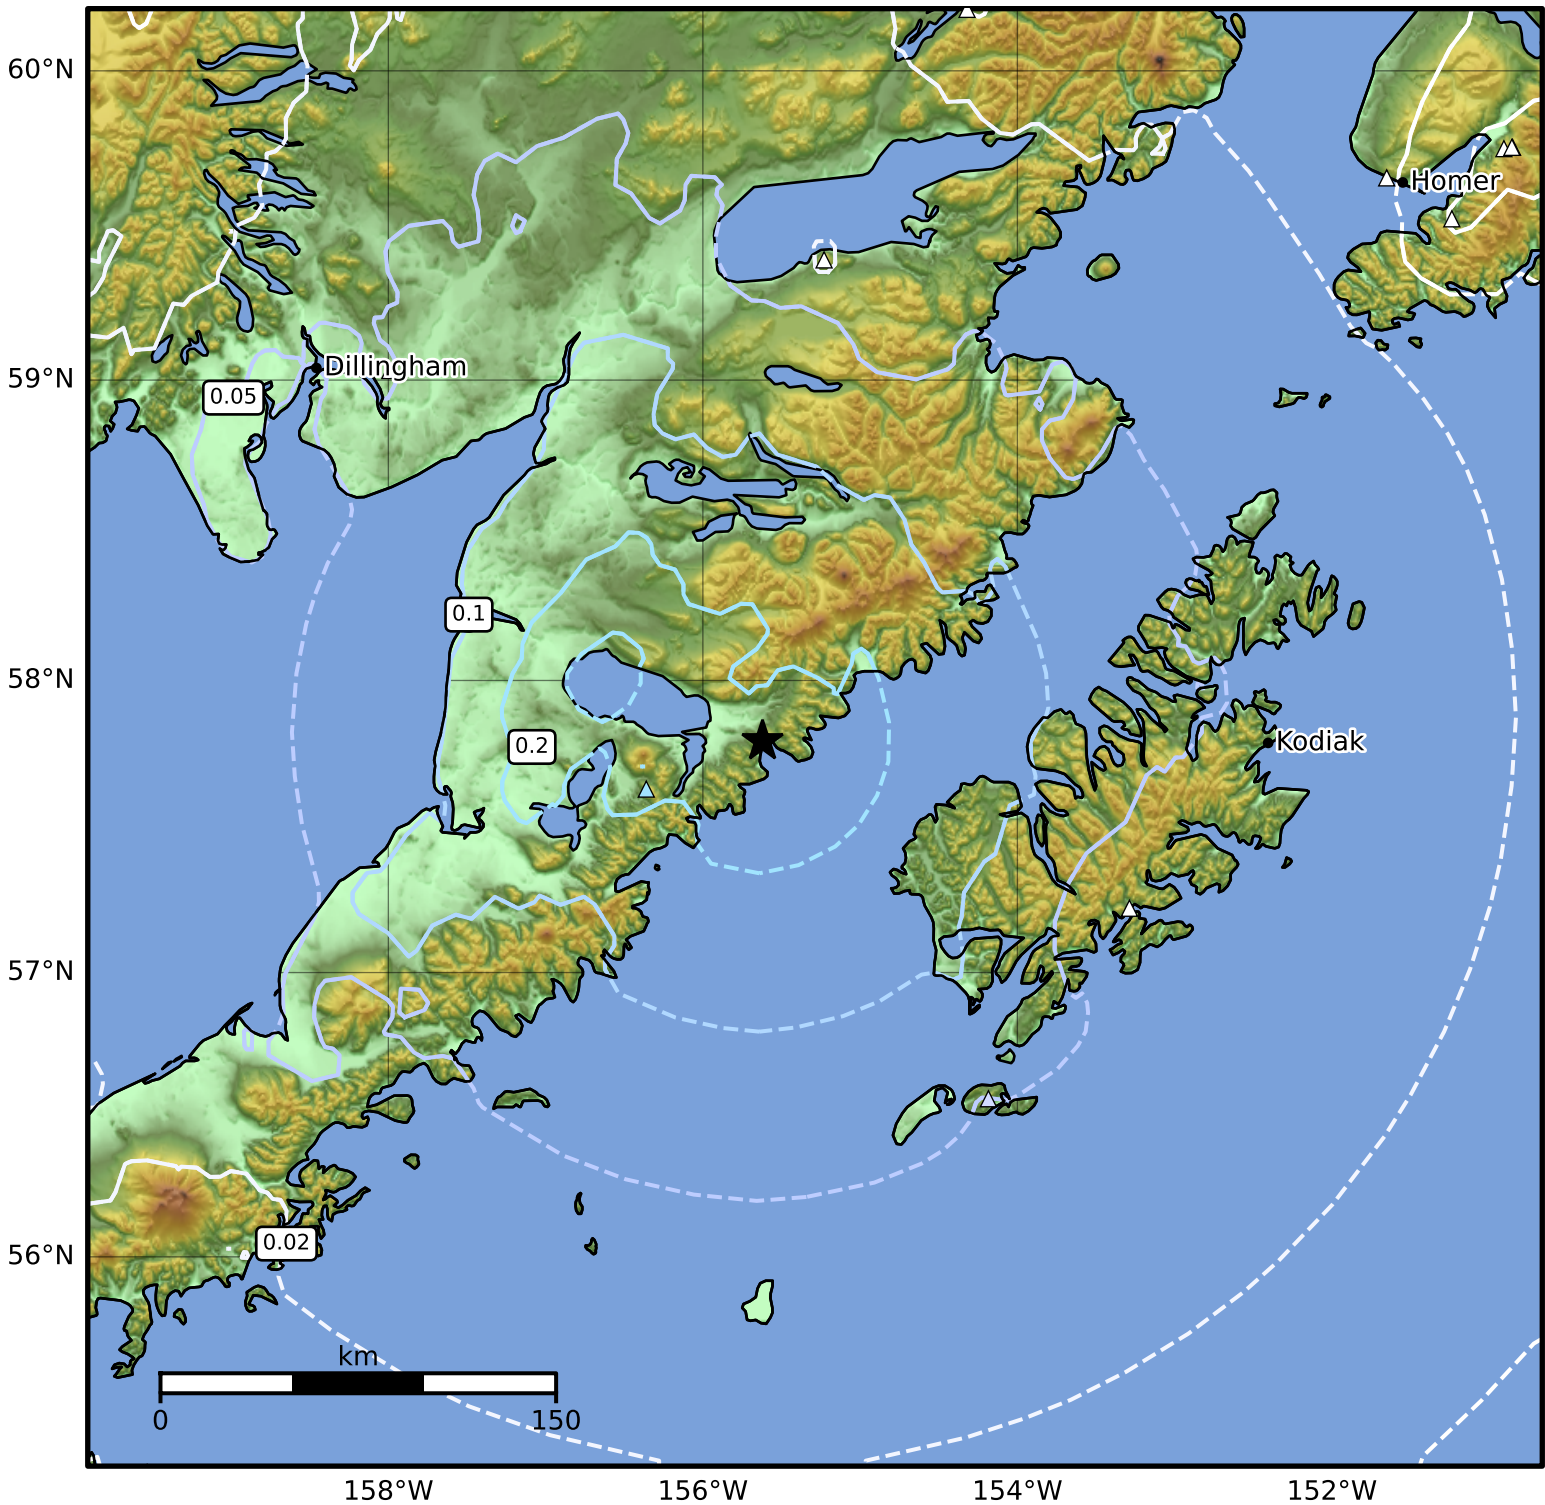

1.0 Second Peak Spectral Acceleration Map Alaska Earthquake Center  
 ShakeMap: 74 km (46 miles) WNW of Karluk  
 Jun 13, 2024 13:49:11 UTC M5.0 N57.79 W155.62 Depth: 86.4km ID:ak024713pf99

SA(1.0) (%g)	0.1	0.2	0.5	1	2	5	10	20	50	100	200
--------------	-----	-----	-----	---	---	---	----	----	----	-----	-----

Scale based on Worden et al. (2012)

Version 4: Processed 2024-06-13T14:14:34Z

△ Seismic Instrument ○ Reported Intensity

★ Epicenter