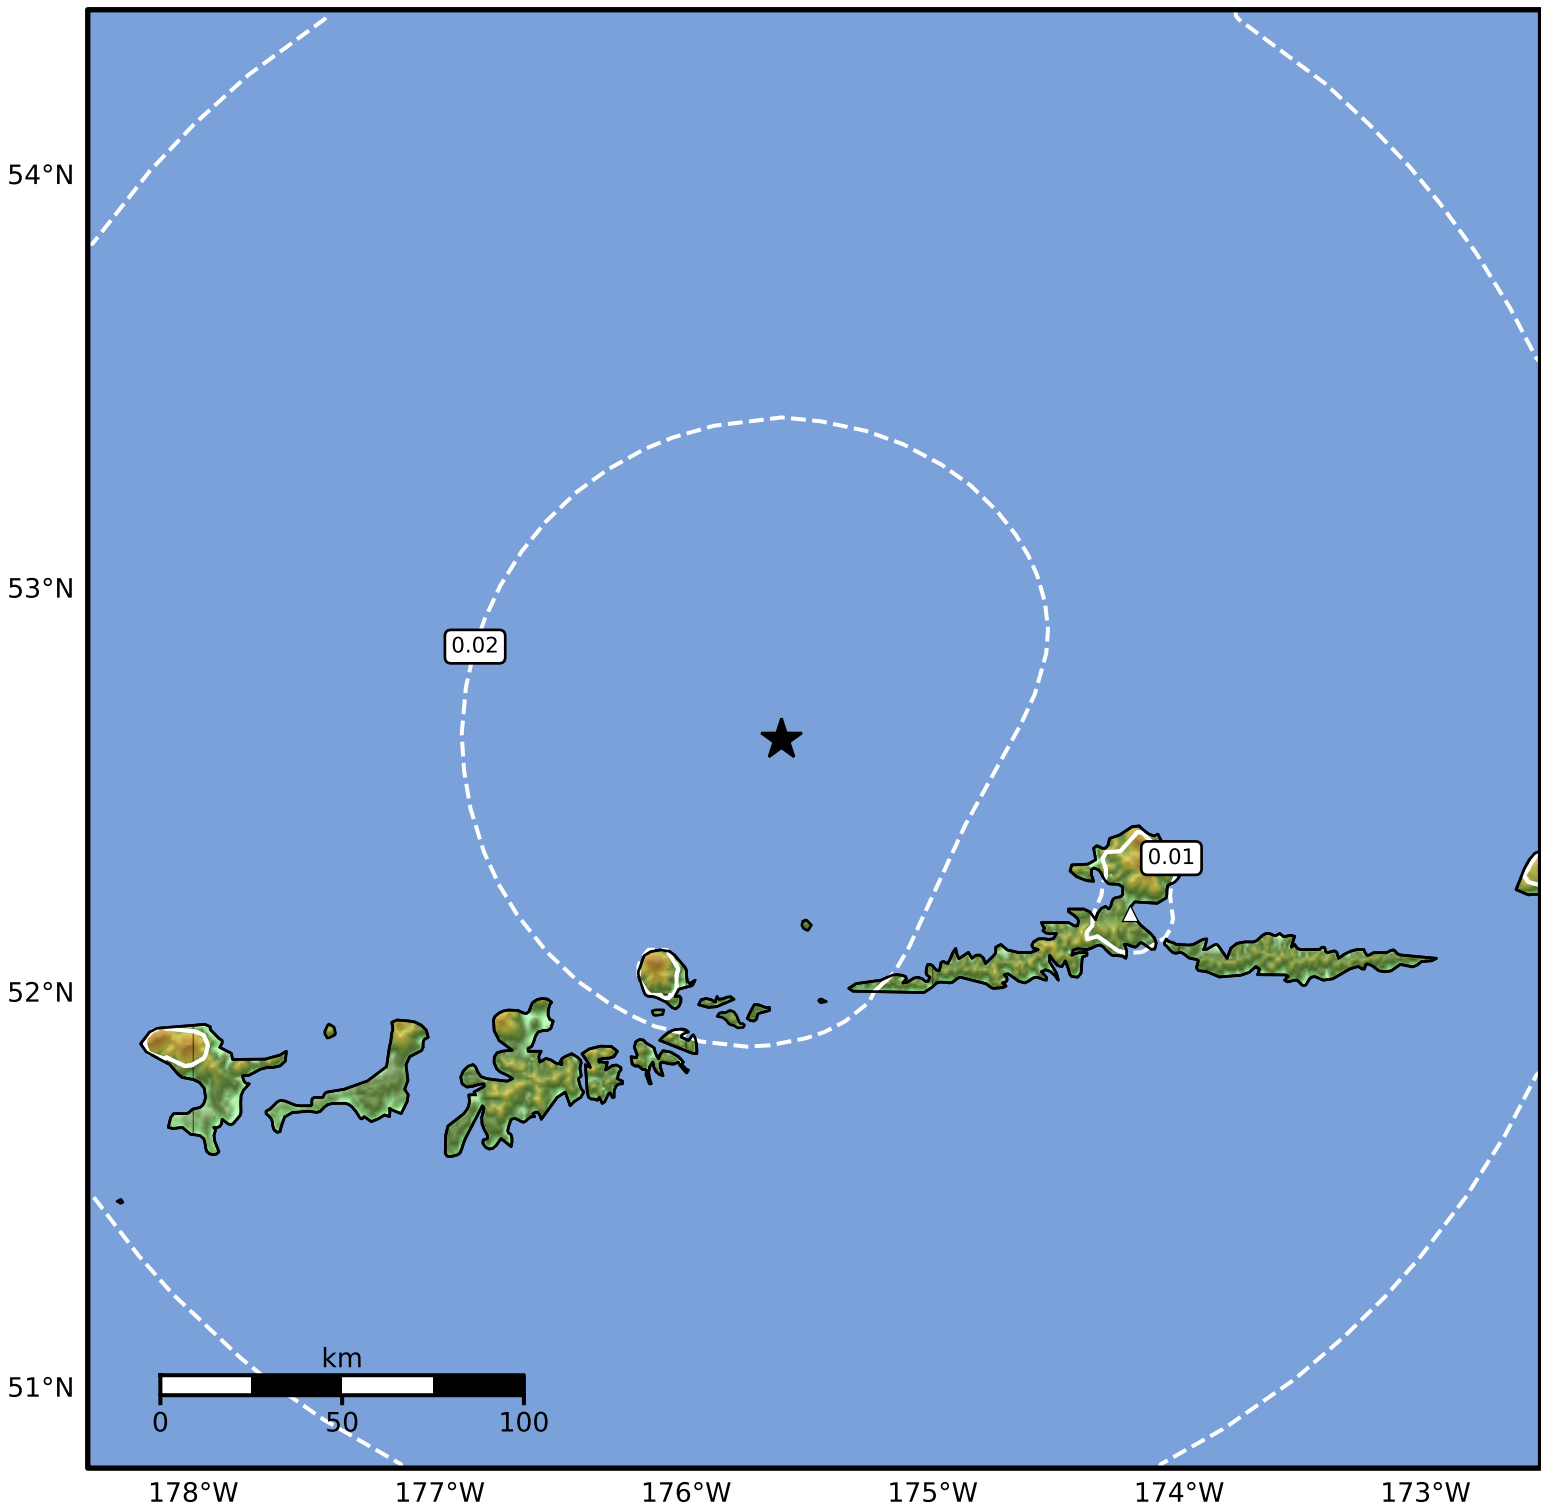

Peak Ground Velocity Map Alaska Earthquake Center
ShakeMap: 108 km (67 miles) WNW of Atka
Jun 13, 2024 14:04:57 UTC M4.5 N52.63 W175.61 Depth: 226.6km ID:ak0247141bc4

Scale based on Worden et al. (2012)

Version 2: Processed 2024-06-13T15:54:21Z

△ Seismic Instrument ○ Reported Intensity

★ Epicenter