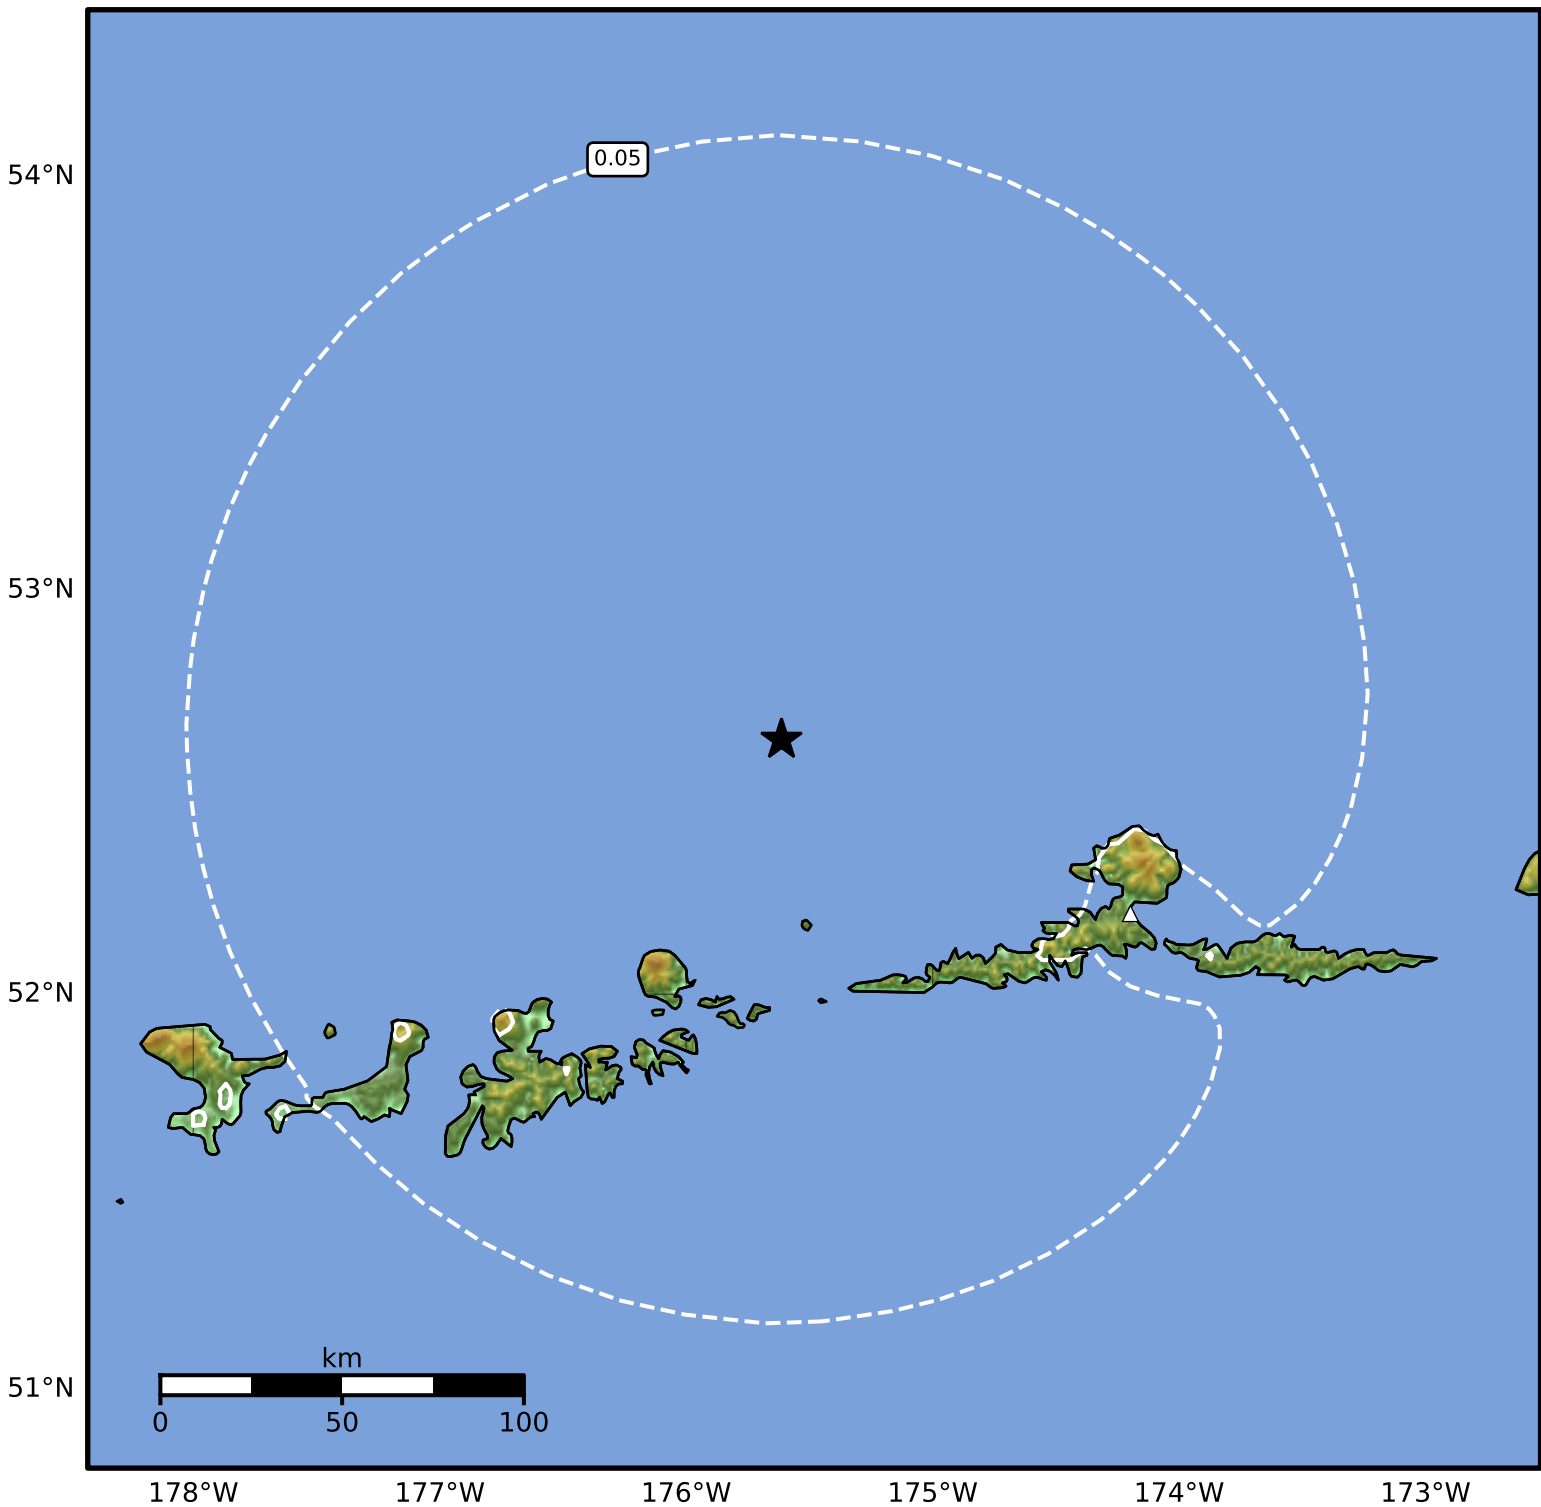

0.3 Second Peak Spectral Acceleration Map Alaska Earthquake Center
ShakeMap: 108 km (67 miles) WNW of Atka
Jun 13, 2024 14:04:57 UTC M4.5 N52.63 W175.61 Depth: 226.6km ID:ak0247141bc4

SA(0.3) (%g)	0.1	0.2	0.5	1	2	5	10	20	50	100	200
--------------	-----	-----	-----	---	---	---	----	----	----	-----	-----

Scale based on Worden et al. (2012)

Version 2: Processed 2024-06-13T15:54:21Z

△ Seismic Instrument ○ Reported Intensity

★ Epicenter