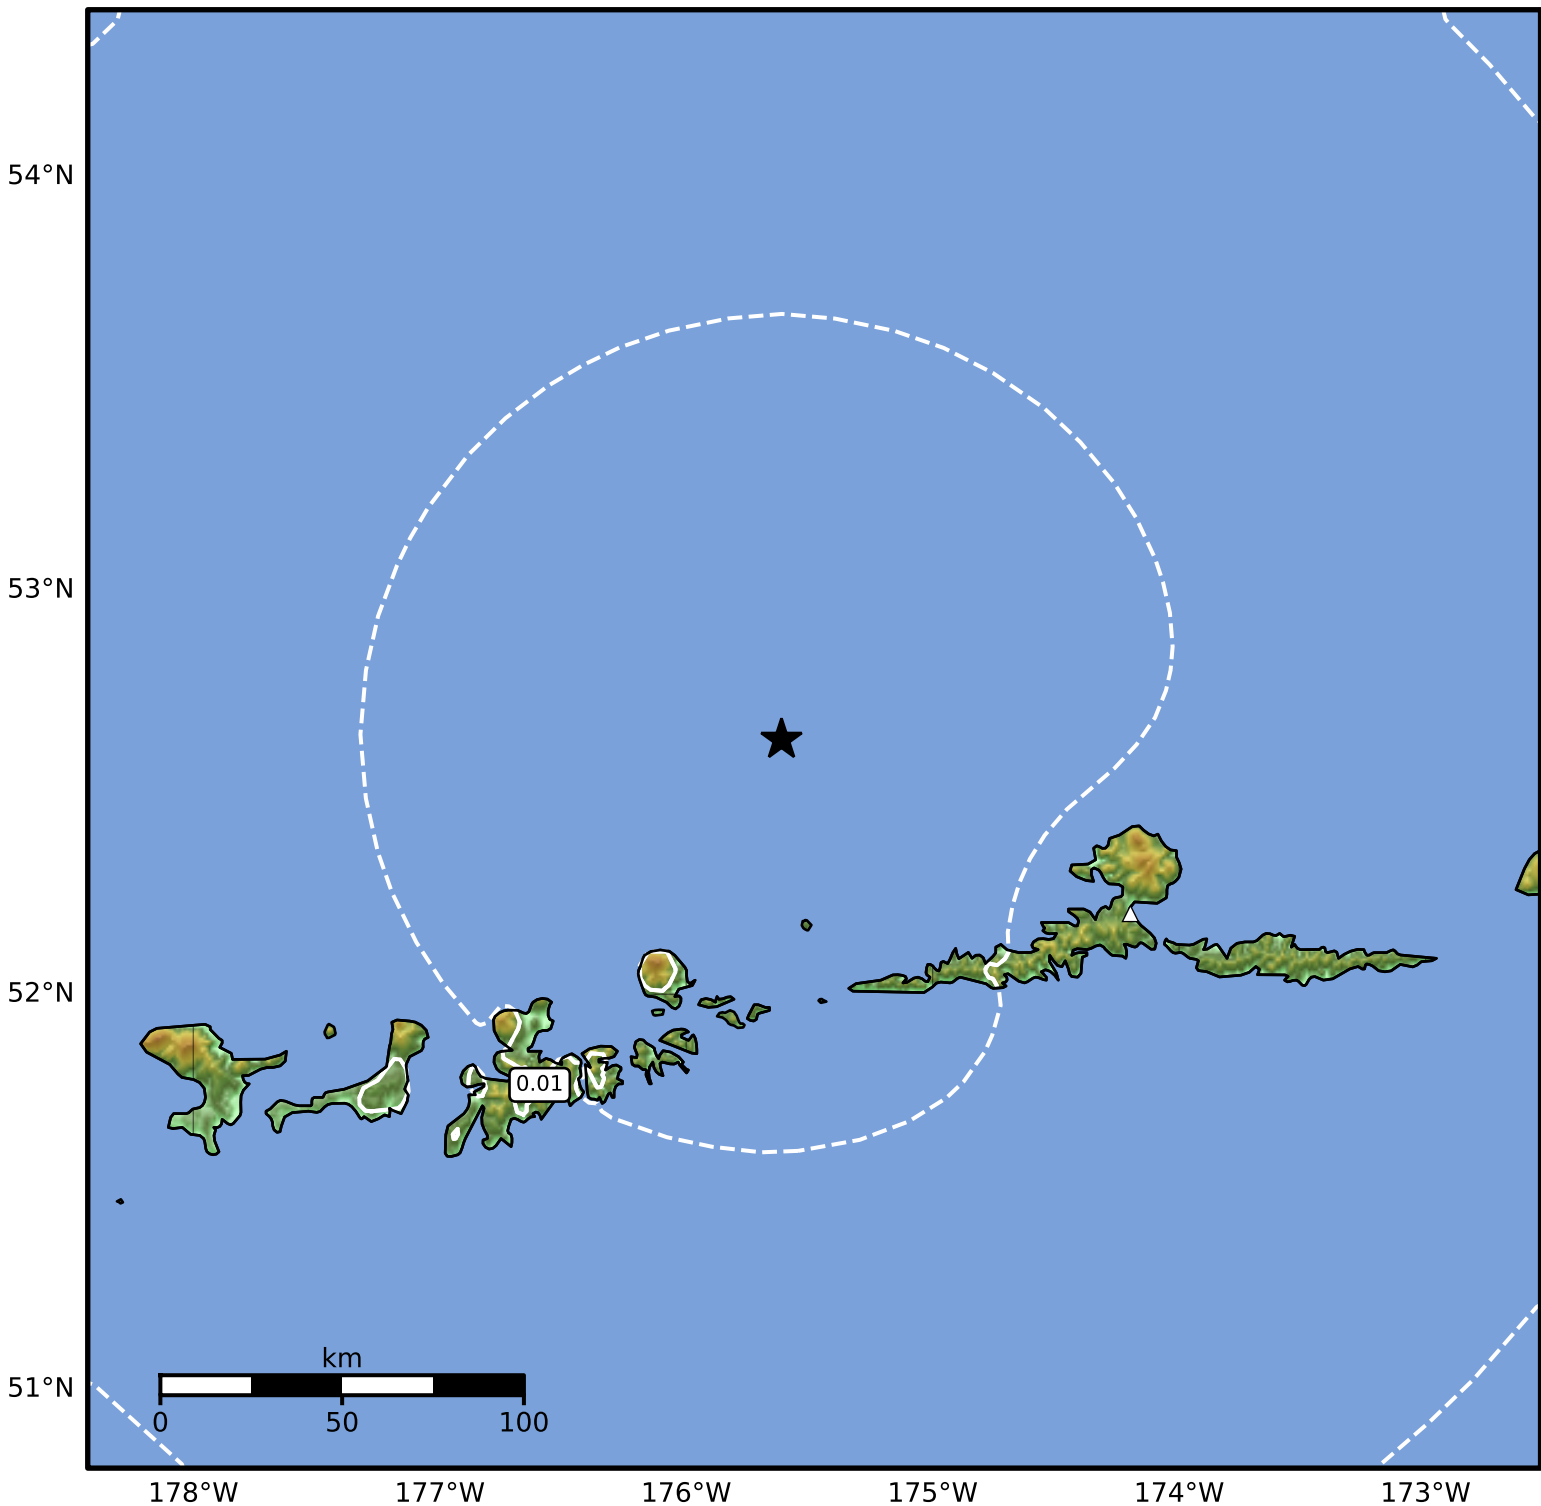

1.0 Second Peak Spectral Acceleration Map Alaska Earthquake Center  
ShakeMap: 108 km (67 miles) WNW of Atka  
Jun 13, 2024 14:04:57 UTC M4.5 N52.63 W175.61 Depth: 226.6km ID:ak0247141bc4

Scale based on Worden et al. (2012)

Version 2: Processed 2024-06-13T15:54:21Z

△ Seismic Instrument ○ Reported Intensity

★ Epicenter