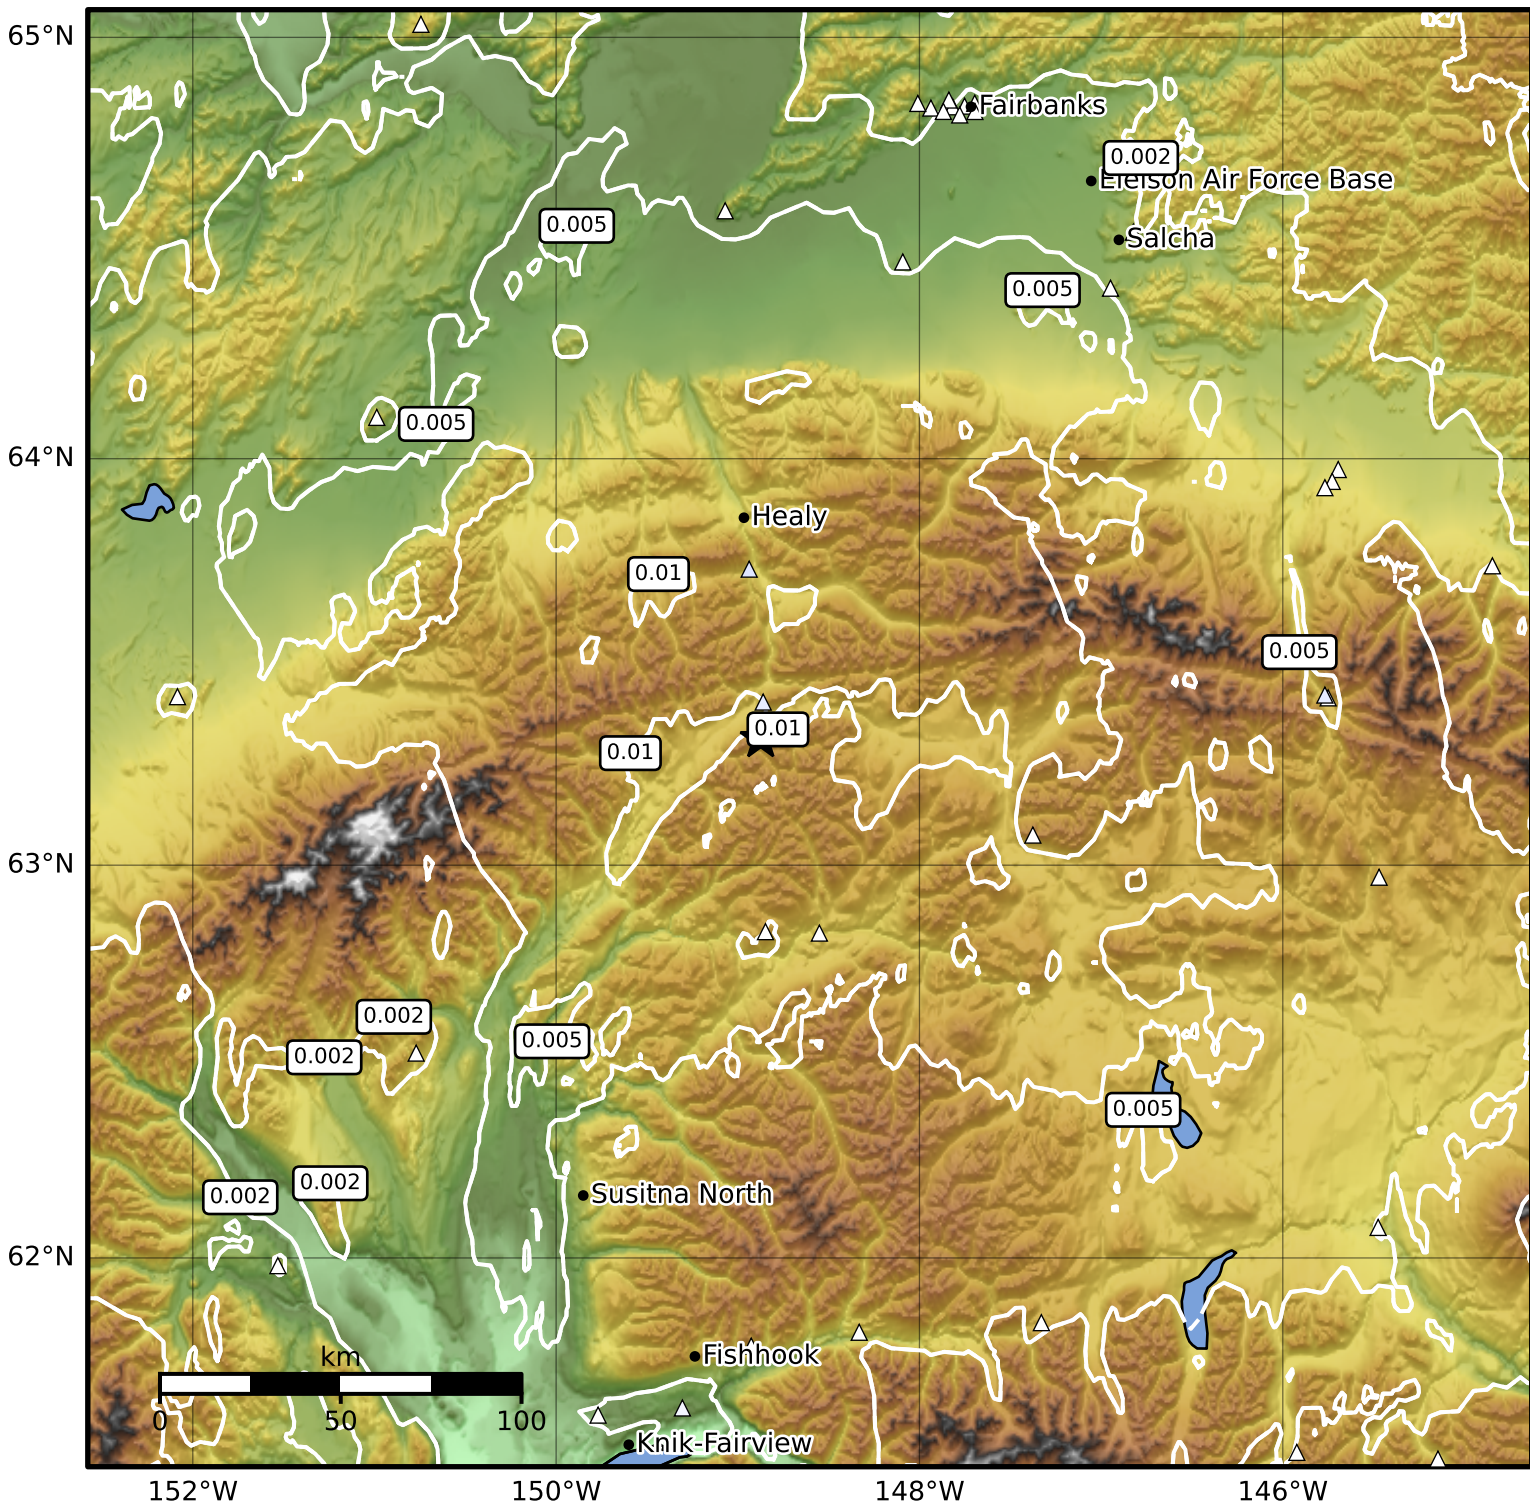

1.0 Second Peak Spectral Acceleration Map Alaska Earthquake Center
 ShakeMap: 9 km (6 miles) SSE of Cantwell
 Jun 15, 2024 10:24:03 UTC M3.5 N63.31 W148.87 Depth: 82.4km ID:ak0247ocufye

SA(1.0) (%g)	0.1	0.2	0.5	1	2	5	10	20	50	100	200
--------------	-----	-----	-----	---	---	---	----	----	----	-----	-----

Scale based on Worden et al. (2012)

Version 2: Processed 2024-06-15T16:35:03Z

△ Seismic Instrument ○ Reported Intensity

★ Epicenter