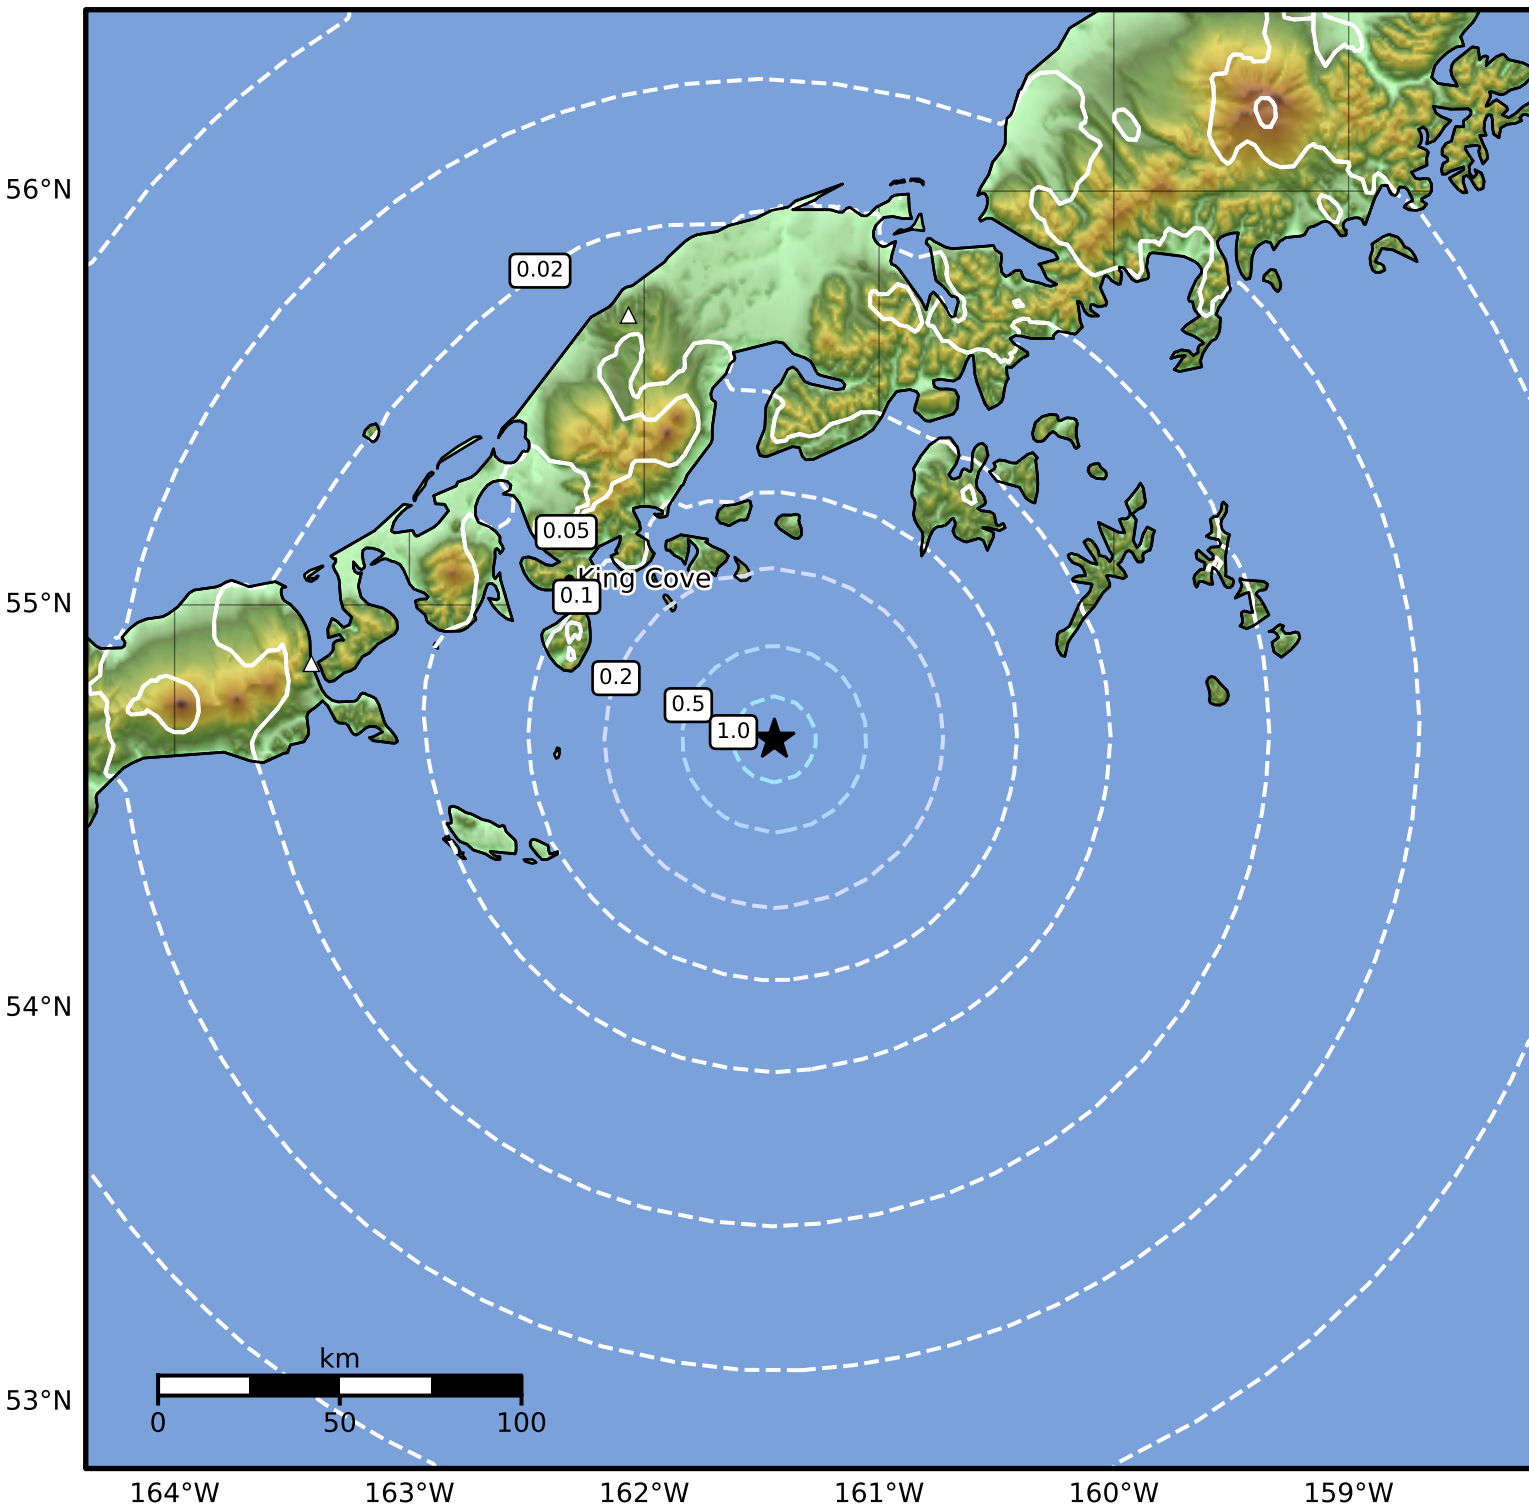

0.3 Second Peak Spectral Acceleration Map Alaska Earthquake Center
 ShakeMap: 70 km (43 miles) SE of King Cove
 Jun 17, 2024 07:15:56 UTC M3.9 N54.67 W161.45 Depth: 18.4km ID:ak0247rm310k

SA(0.3) (%g)	0.1	0.2	0.5	1	2	5	10	20	50	100	200
--------------	-----	-----	-----	---	---	---	----	----	----	-----	-----

Scale based on Worden et al. (2012)

Version 2: Processed 2024-06-17T15:47:04Z

△ Seismic Instrument ○ Reported Intensity

★ Epicenter