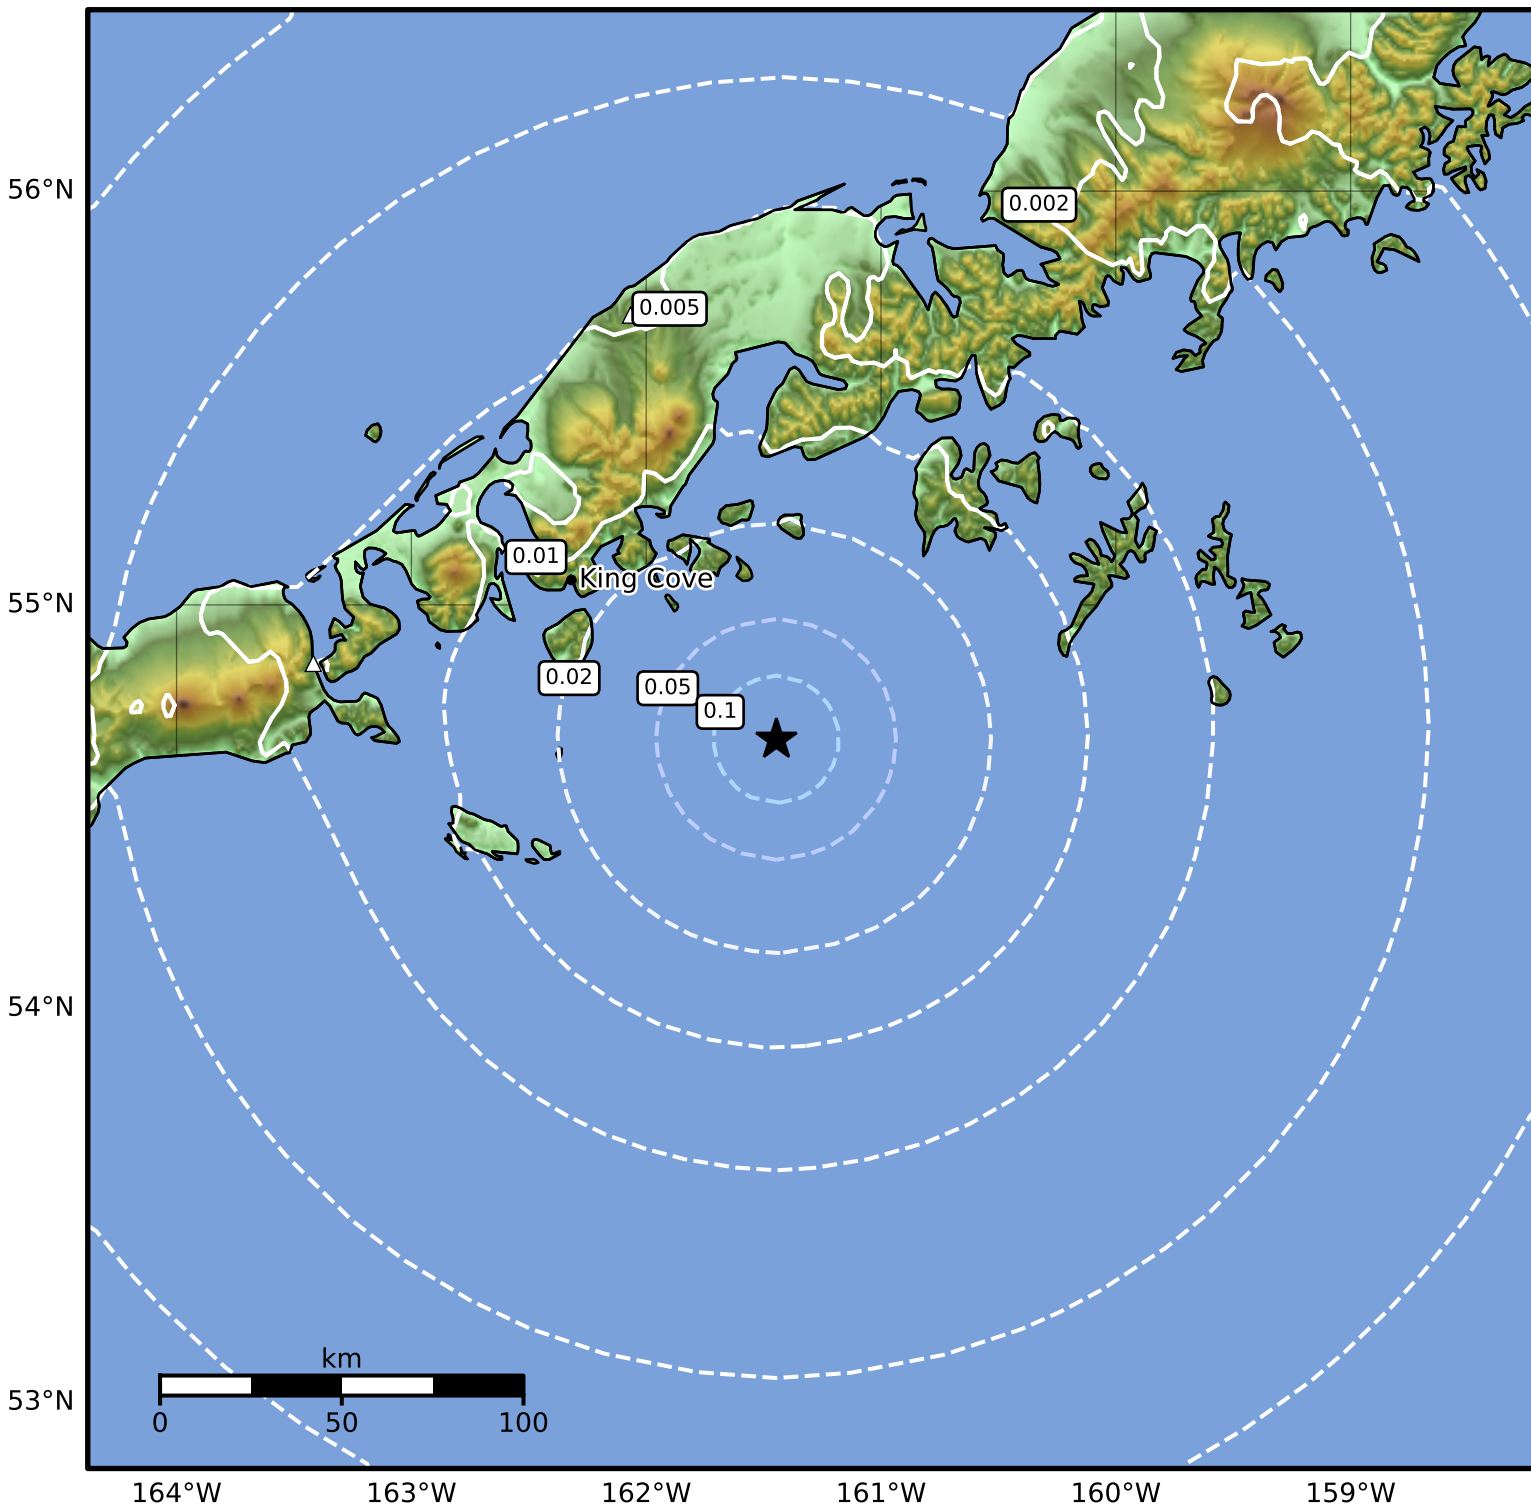

1.0 Second Peak Spectral Acceleration Map Alaska Earthquake Center
 ShakeMap: 70 km (43 miles) SE of King Cove
 Jun 17, 2024 07:15:56 UTC M3.9 N54.67 W161.45 Depth: 18.4km ID:ak0247rm310k

SA(1.0) (%g)	0.1	0.2	0.5	1	2	5	10	20	50	100	200
---------------------	------------	------------	------------	----------	----------	----------	-----------	-----------	-----------	------------	------------

Scale based on Worden et al. (2012)

Version 2: Processed 2024-06-17T15:47:04Z

△ Seismic Instrument ○ Reported Intensity

★ Epicenter