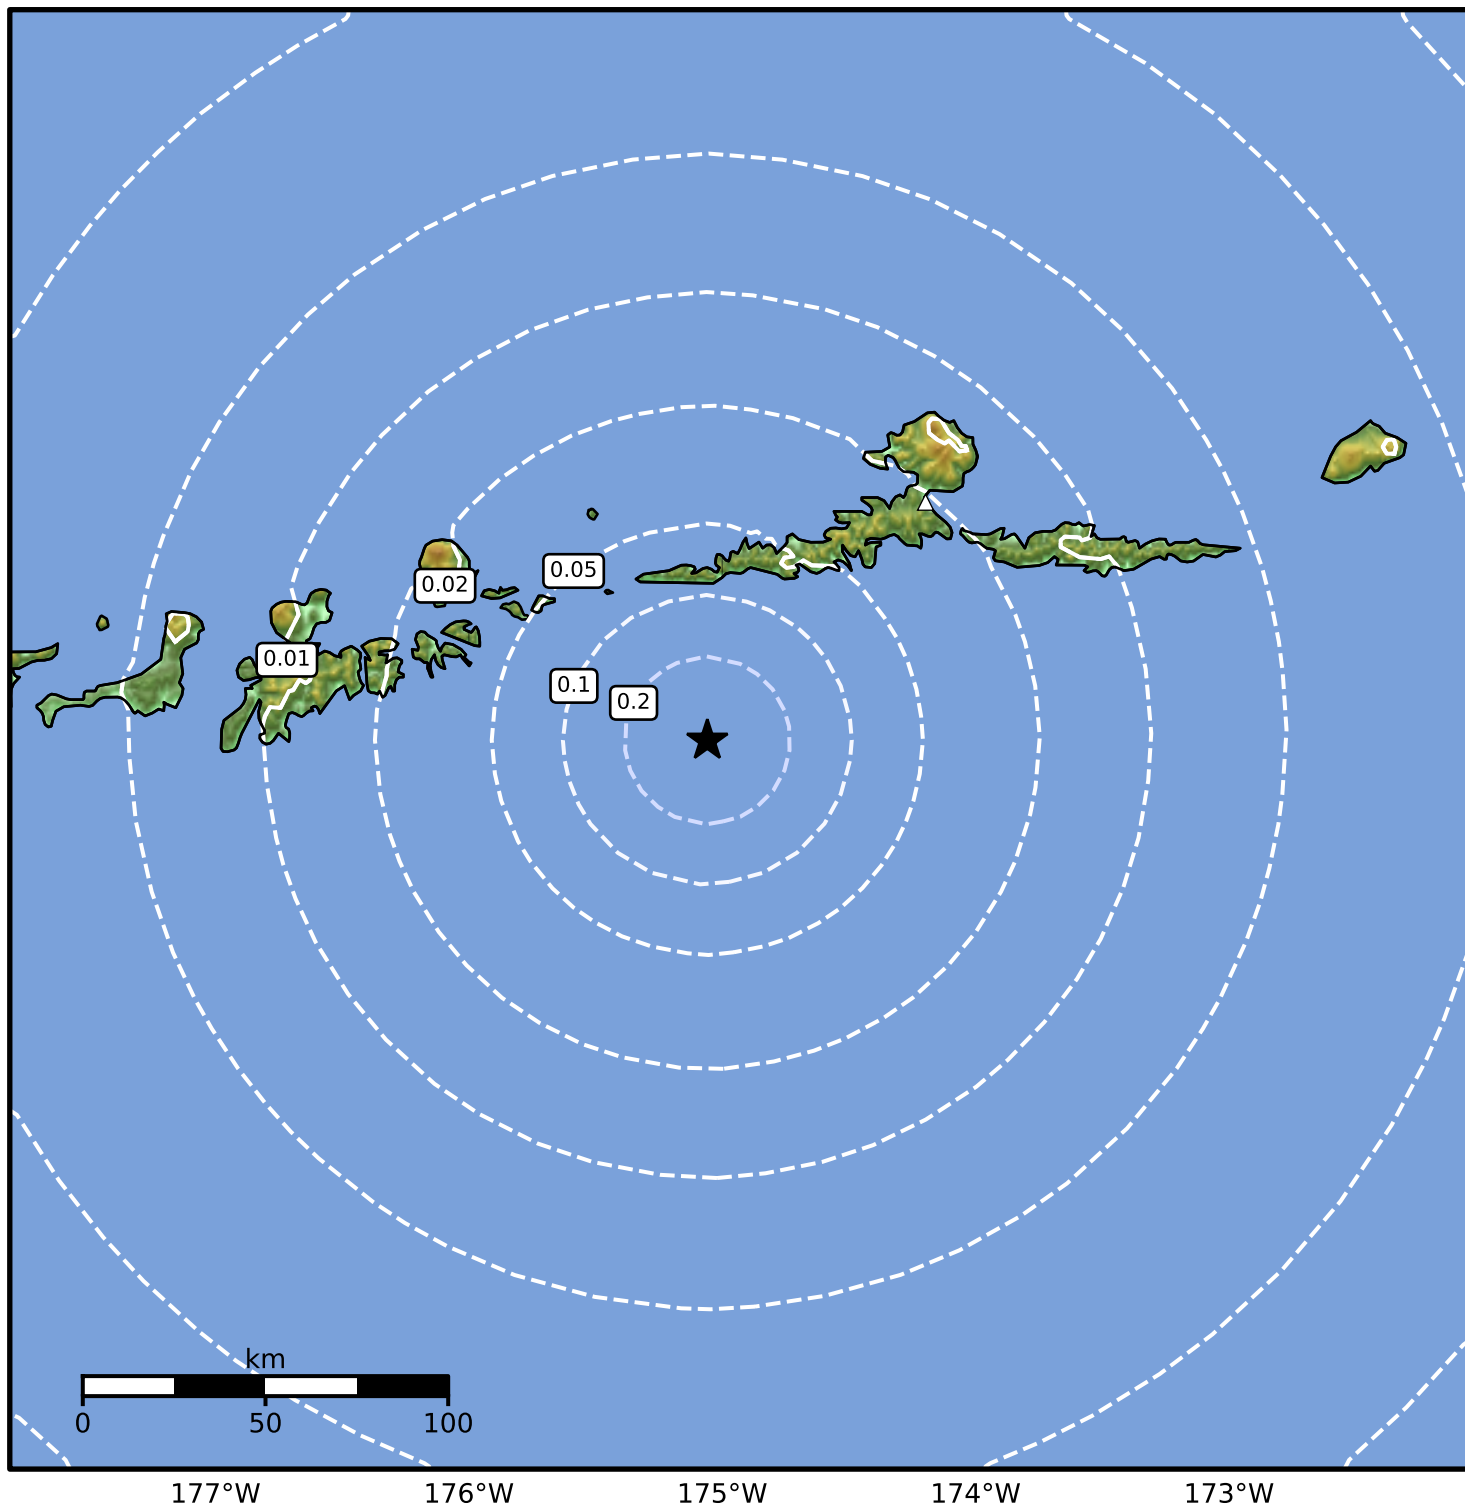

0.3 Second Peak Spectral Acceleration Map Alaska Earthquake Center  
 ShakeMap: 87 km (54 miles) SW of Atka  
 Jun 17, 2024 17:15:29 UTC M3.5 N51.62 W175.06 Depth: 24.5km ID:ak0247rs1ary

SA(0.3) (%g)	0.1	0.2	0.5	1	2	5	10	20	50	100	200
--------------	-----	-----	-----	---	---	---	----	----	----	-----	-----

Scale based on Worden et al. (2012)

Version 1: Processed 2024-06-17T17:18:57Z

△ Seismic Instrument    ○ Reported Intensity

★ Epicenter