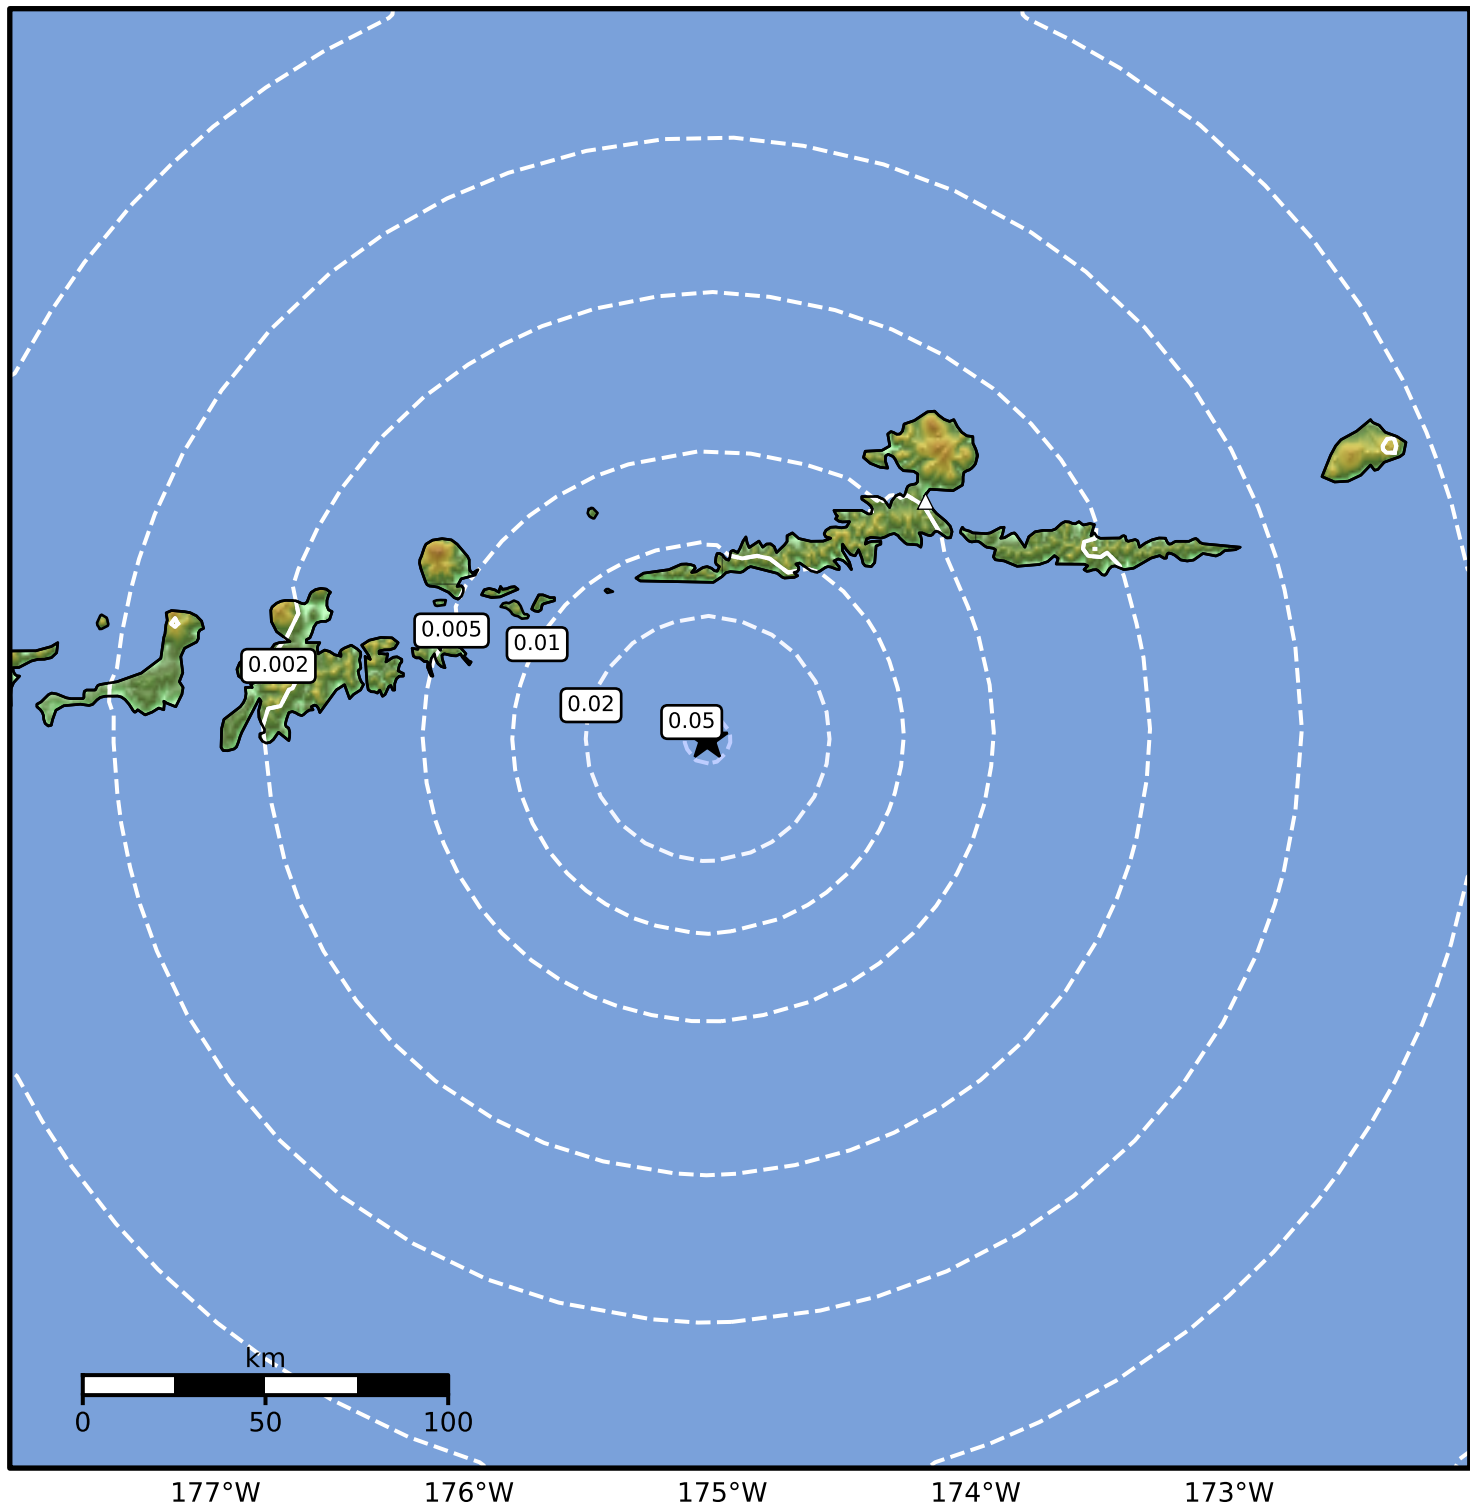

1.0 Second Peak Spectral Acceleration Map Alaska Earthquake Center
 ShakeMap: 87 km (54 miles) SW of Atka
 Jun 17, 2024 17:15:29 UTC M3.5 N51.62 W175.06 Depth: 24.5km ID:ak0247rs1ary

SA(1.0) (%g)	0.1	0.2	0.5	1	2	5	10	20	50	100	200
--------------	-----	-----	-----	---	---	---	----	----	----	-----	-----

Scale based on Worden et al. (2012)

Version 1: Processed 2024-06-17T17:18:57Z

△ Seismic Instrument ○ Reported Intensity

★ Epicenter