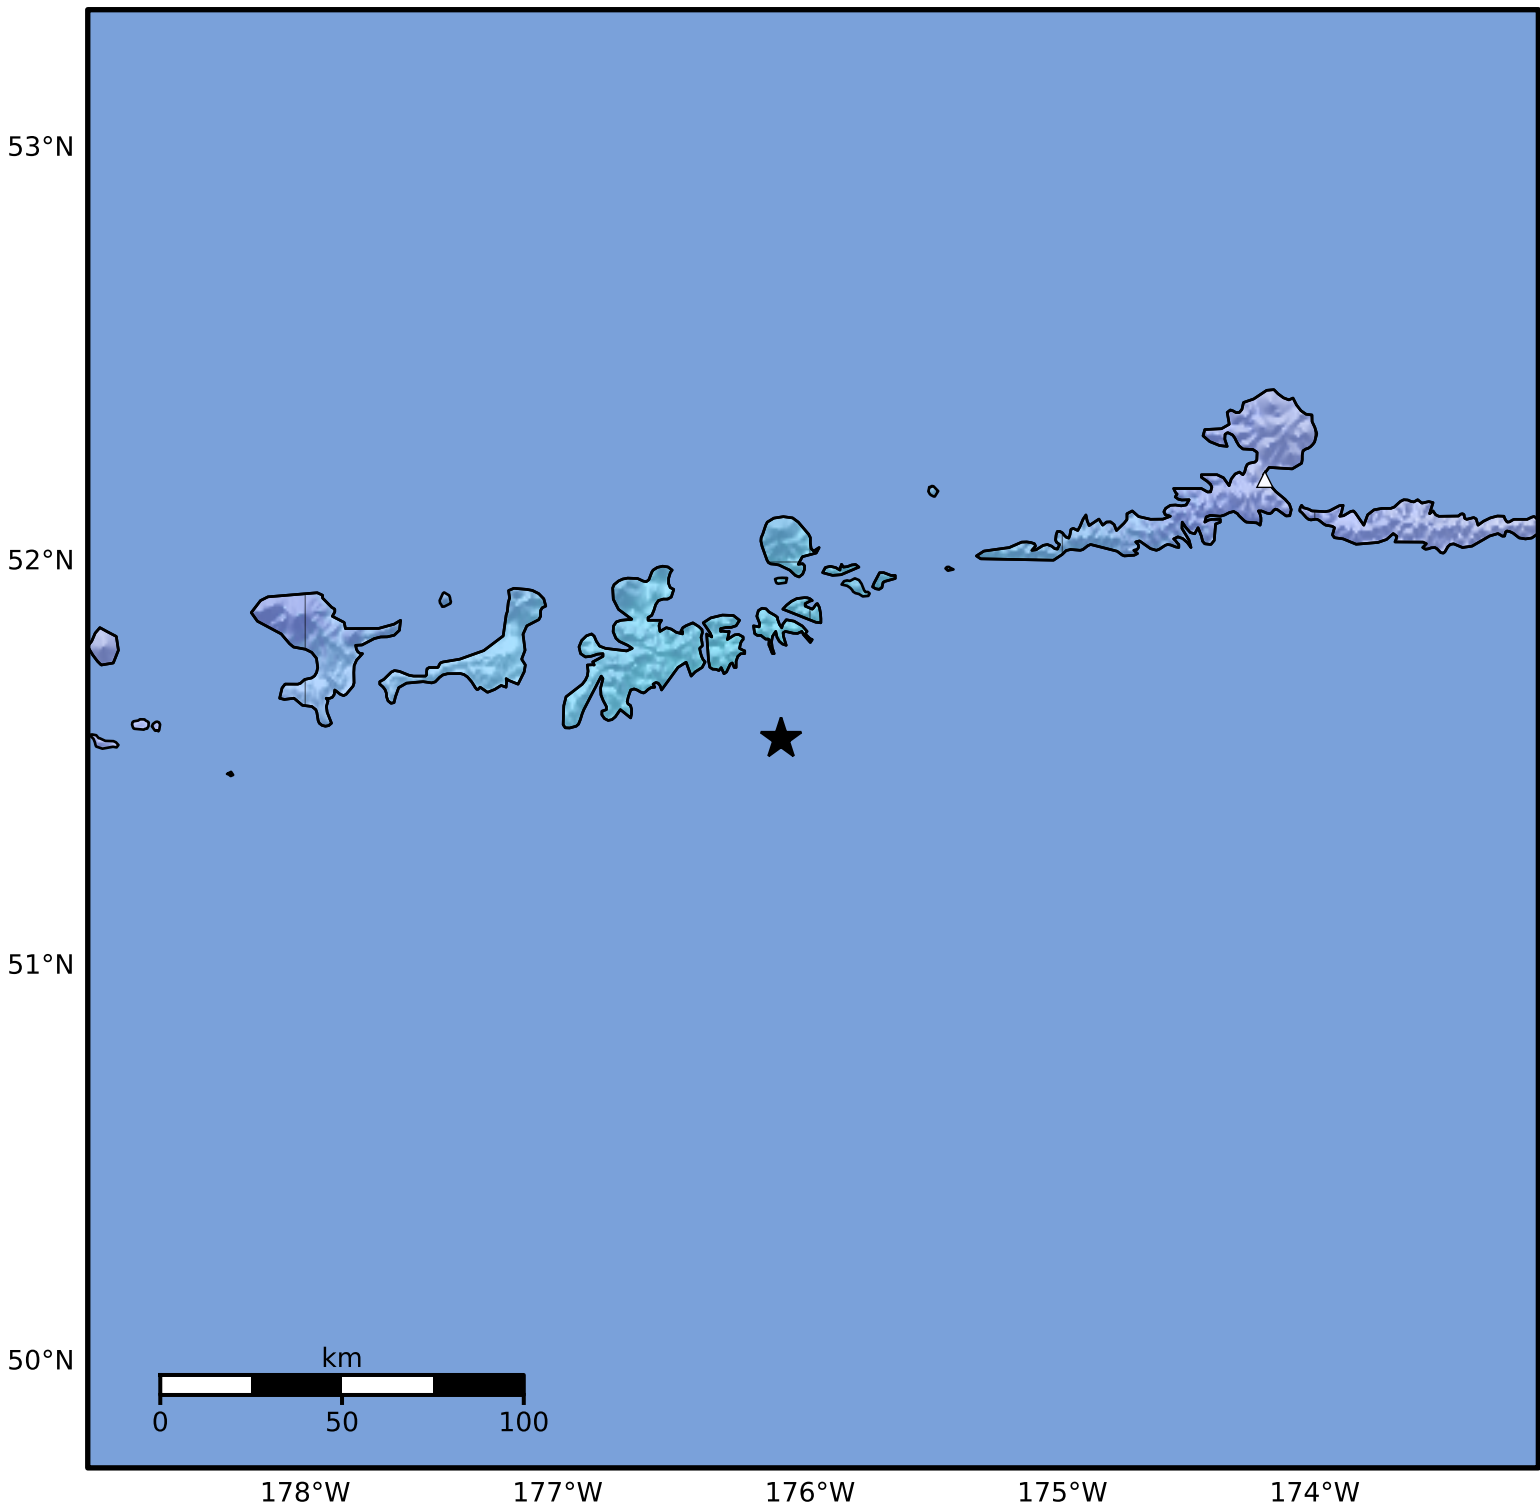

Macroseismic Intensity Map Alaska Earthquake Center
 ShakeMap: 51 km (32 miles) SE of Adak
 Jun 20, 2024 17:24:00 UTC M4.8 N51.57 W176.11 Depth: 38.0km ID:ak0247wqp7ld

SHAKING	Not felt	Weak	Light	Moderate	Strong	Very strong	Severe	Violent	Extreme
DAMAGE	None	None	None	Very light	Light	Moderate	Moderate/heavy	Heavy	Very heavy
PGA(%g)	<0.0464	0.297	2.76	6.2	11.5	21.5	40.1	74.7	>139
PGV(cm/s)	<0.0215	0.135	1.41	4.65	9.64	20	41.4	85.8	>178
INTENSITY	I	II-III	IV	V	VI	VII	VIII	IX	X+

Scale based on Worden et al. (2012)

Version 2: Processed 2024-06-20T17:41:47Z

△ Seismic Instrument ○ Reported Intensity

★ Epicenter