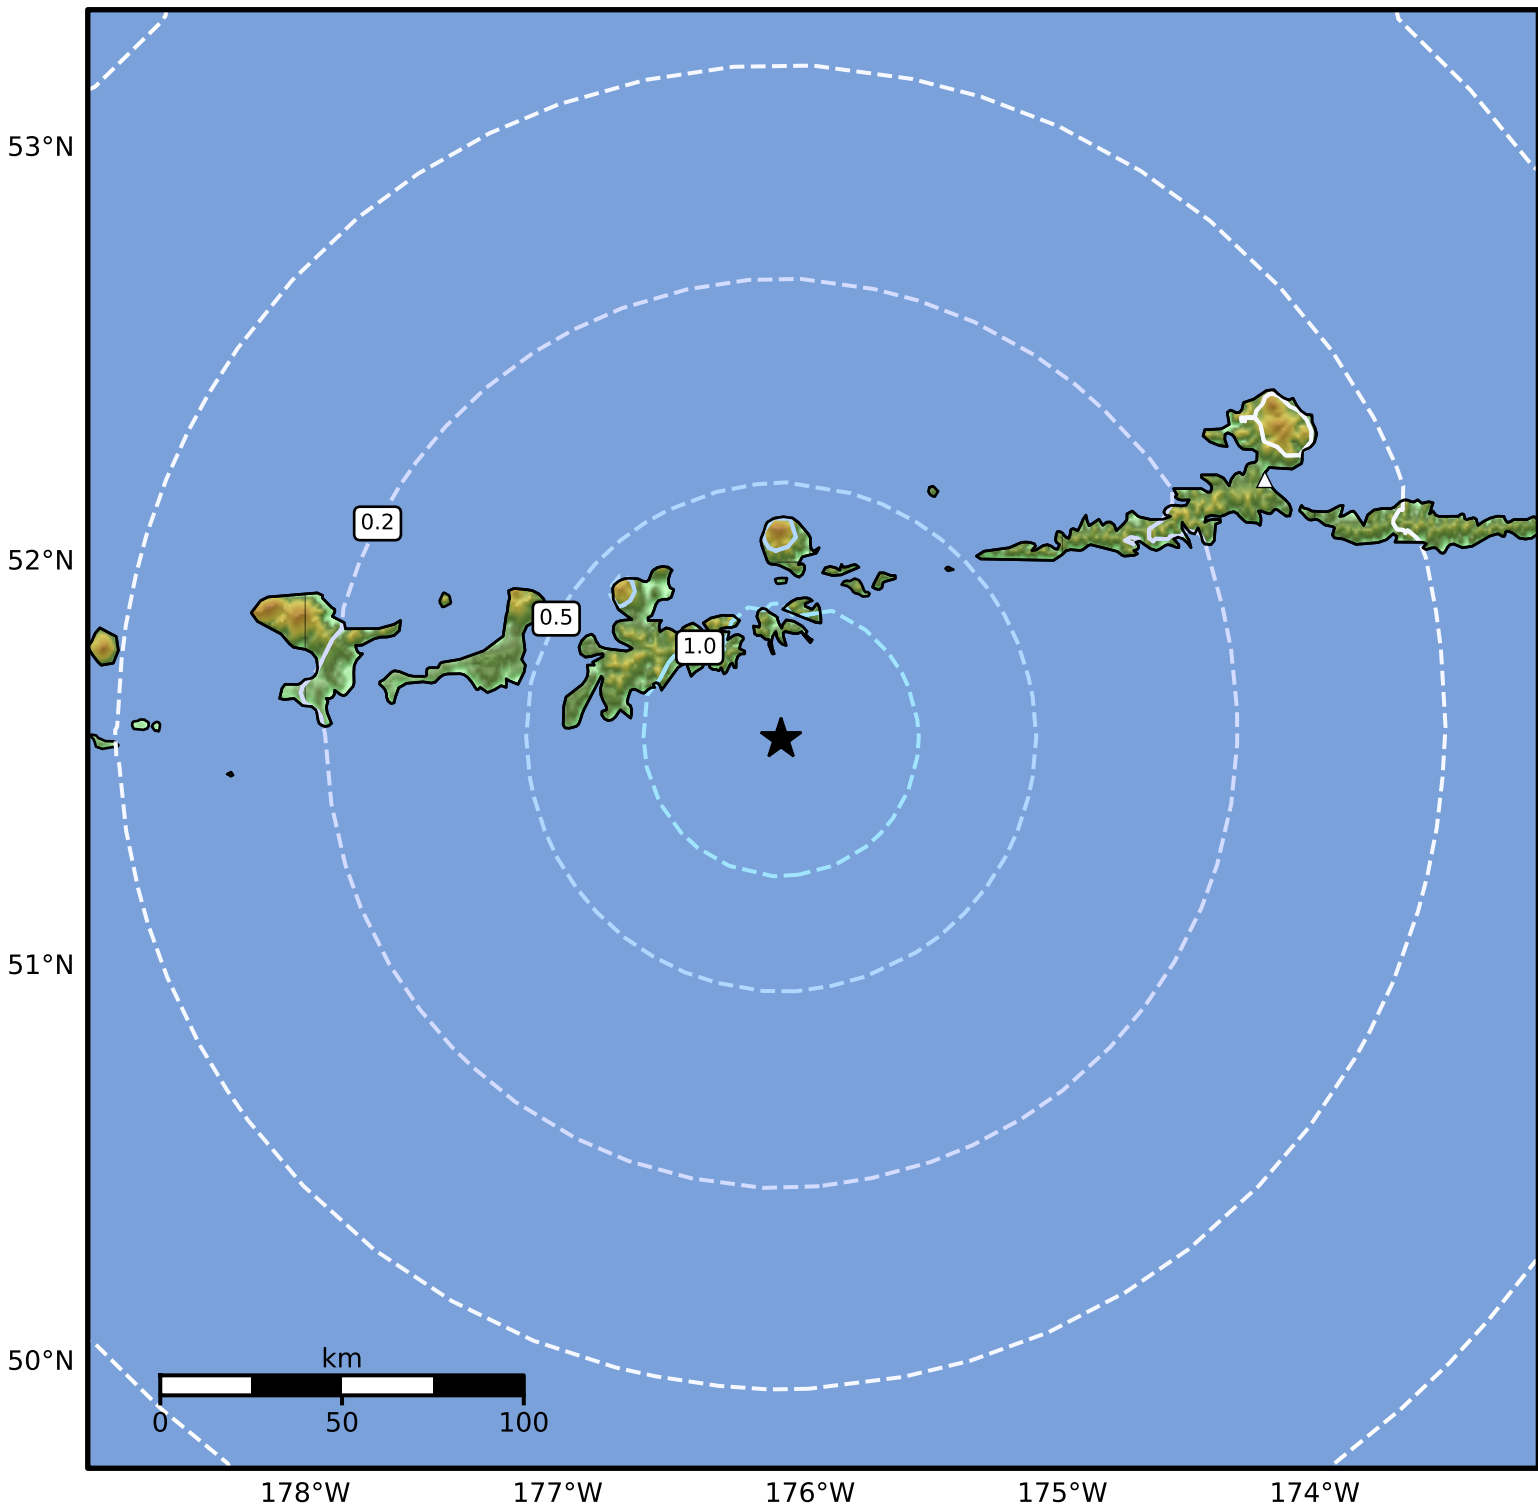

0.3 Second Peak Spectral Acceleration Map Alaska Earthquake Center
 ShakeMap: 51 km (32 miles) SE of Adak
 Jun 20, 2024 17:24:00 UTC M4.8 N51.57 W176.11 Depth: 38.0km ID:ak0247wqp7ld

SA(0.3) (%g)	0.1	0.2	0.5	1	2	5	10	20	50	100	200
--------------	-----	-----	-----	---	---	---	----	----	----	-----	-----

Scale based on Worden et al. (2012)

Version 2: Processed 2024-06-20T17:41:47Z

△ Seismic Instrument ○ Reported Intensity

★ Epicenter