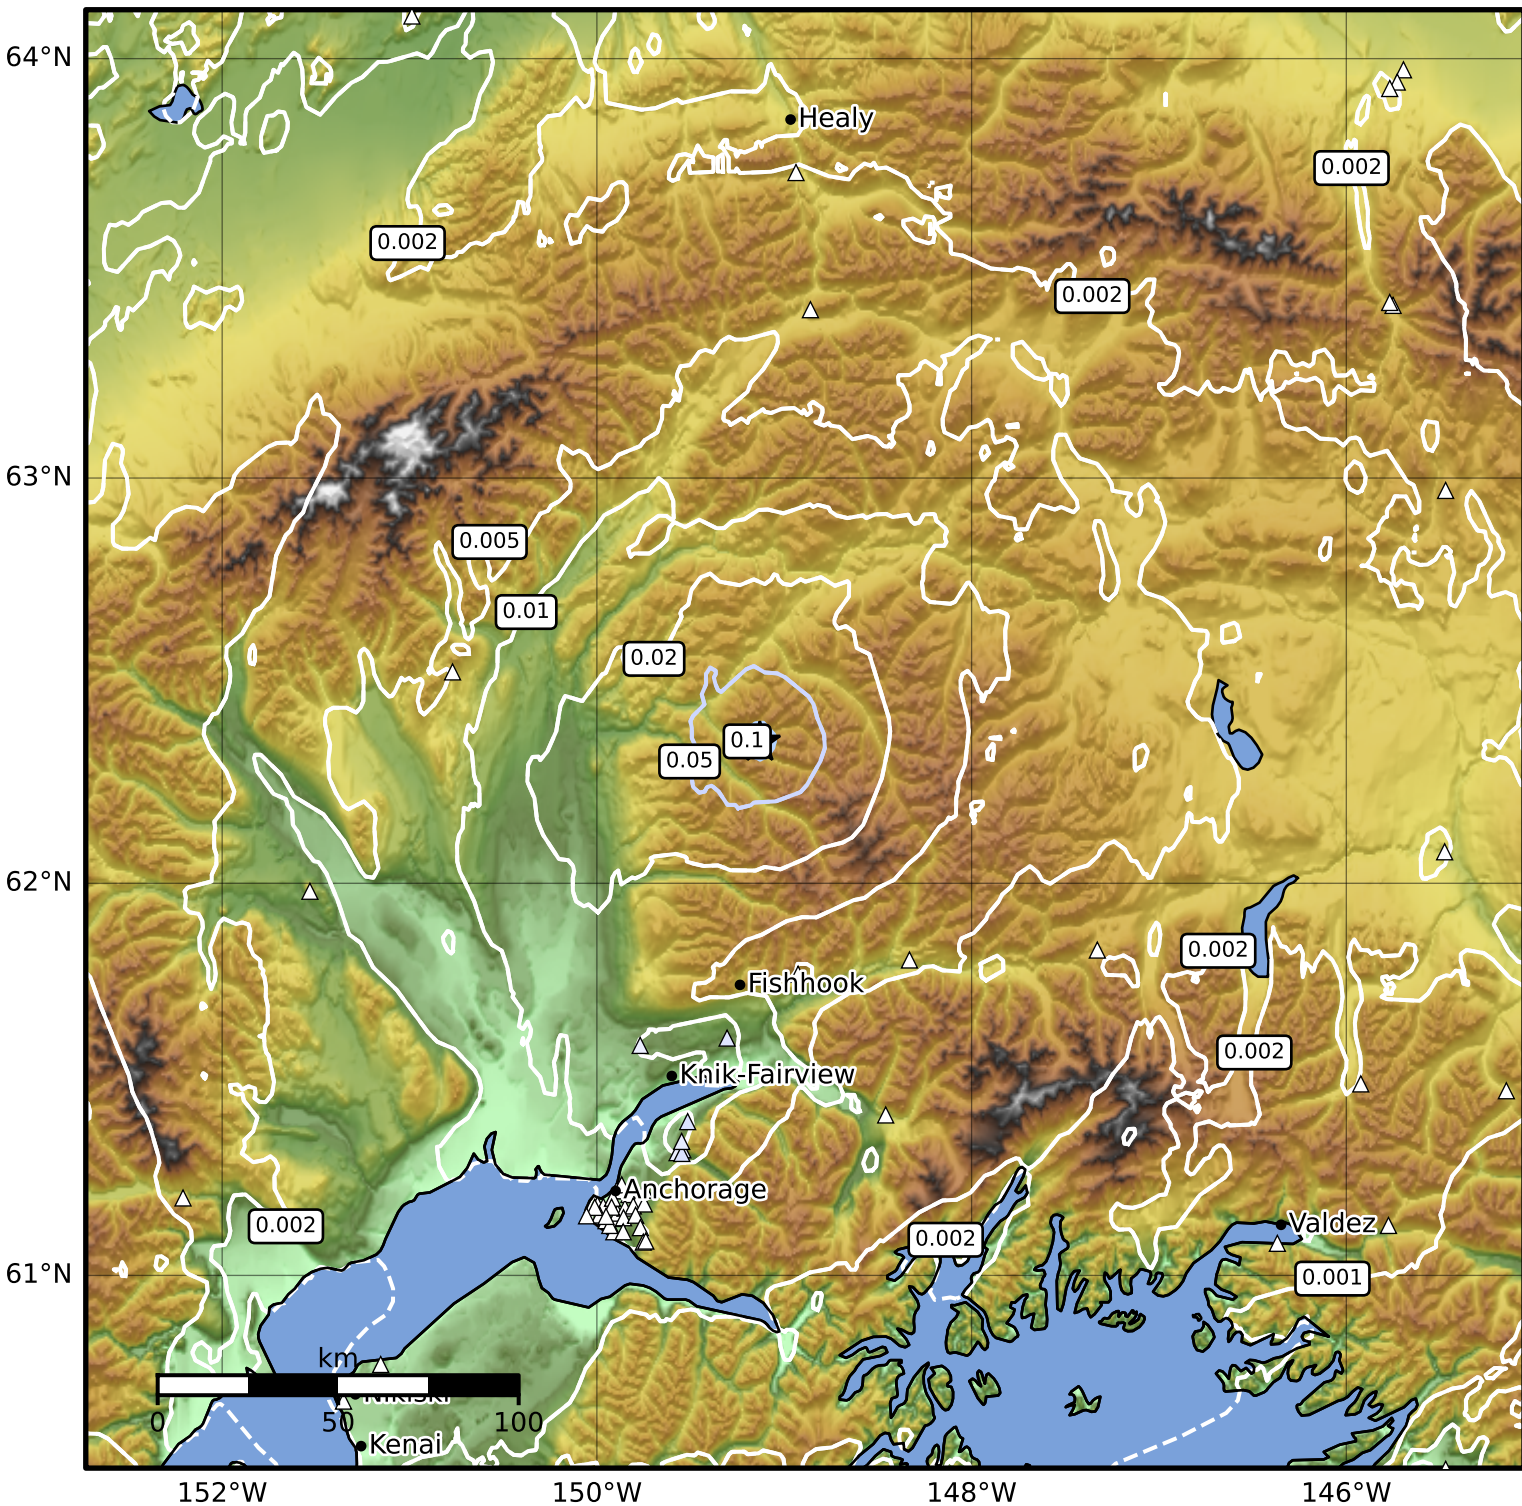

Peak Ground Velocity Map Alaska Earthquake Center  
 ShakeMap: 50 km (31 miles) E of Talkeetna  
 Jun 21, 2024 09:30:01 UTC M3.5 N62.35 W149.13 Depth: 17.2km ID:ak0247y9idge

PGV (cm/s)	0.1	0.2	0.5	1	2	5	10	20	50	100	200
------------	-----	-----	-----	---	---	---	----	----	----	-----	-----

Scale based on Worden et al. (2012)

Version 1: Processed 2024-06-21T09:39:36Z

△ Seismic Instrument ○ Reported Intensity

★ Epicenter