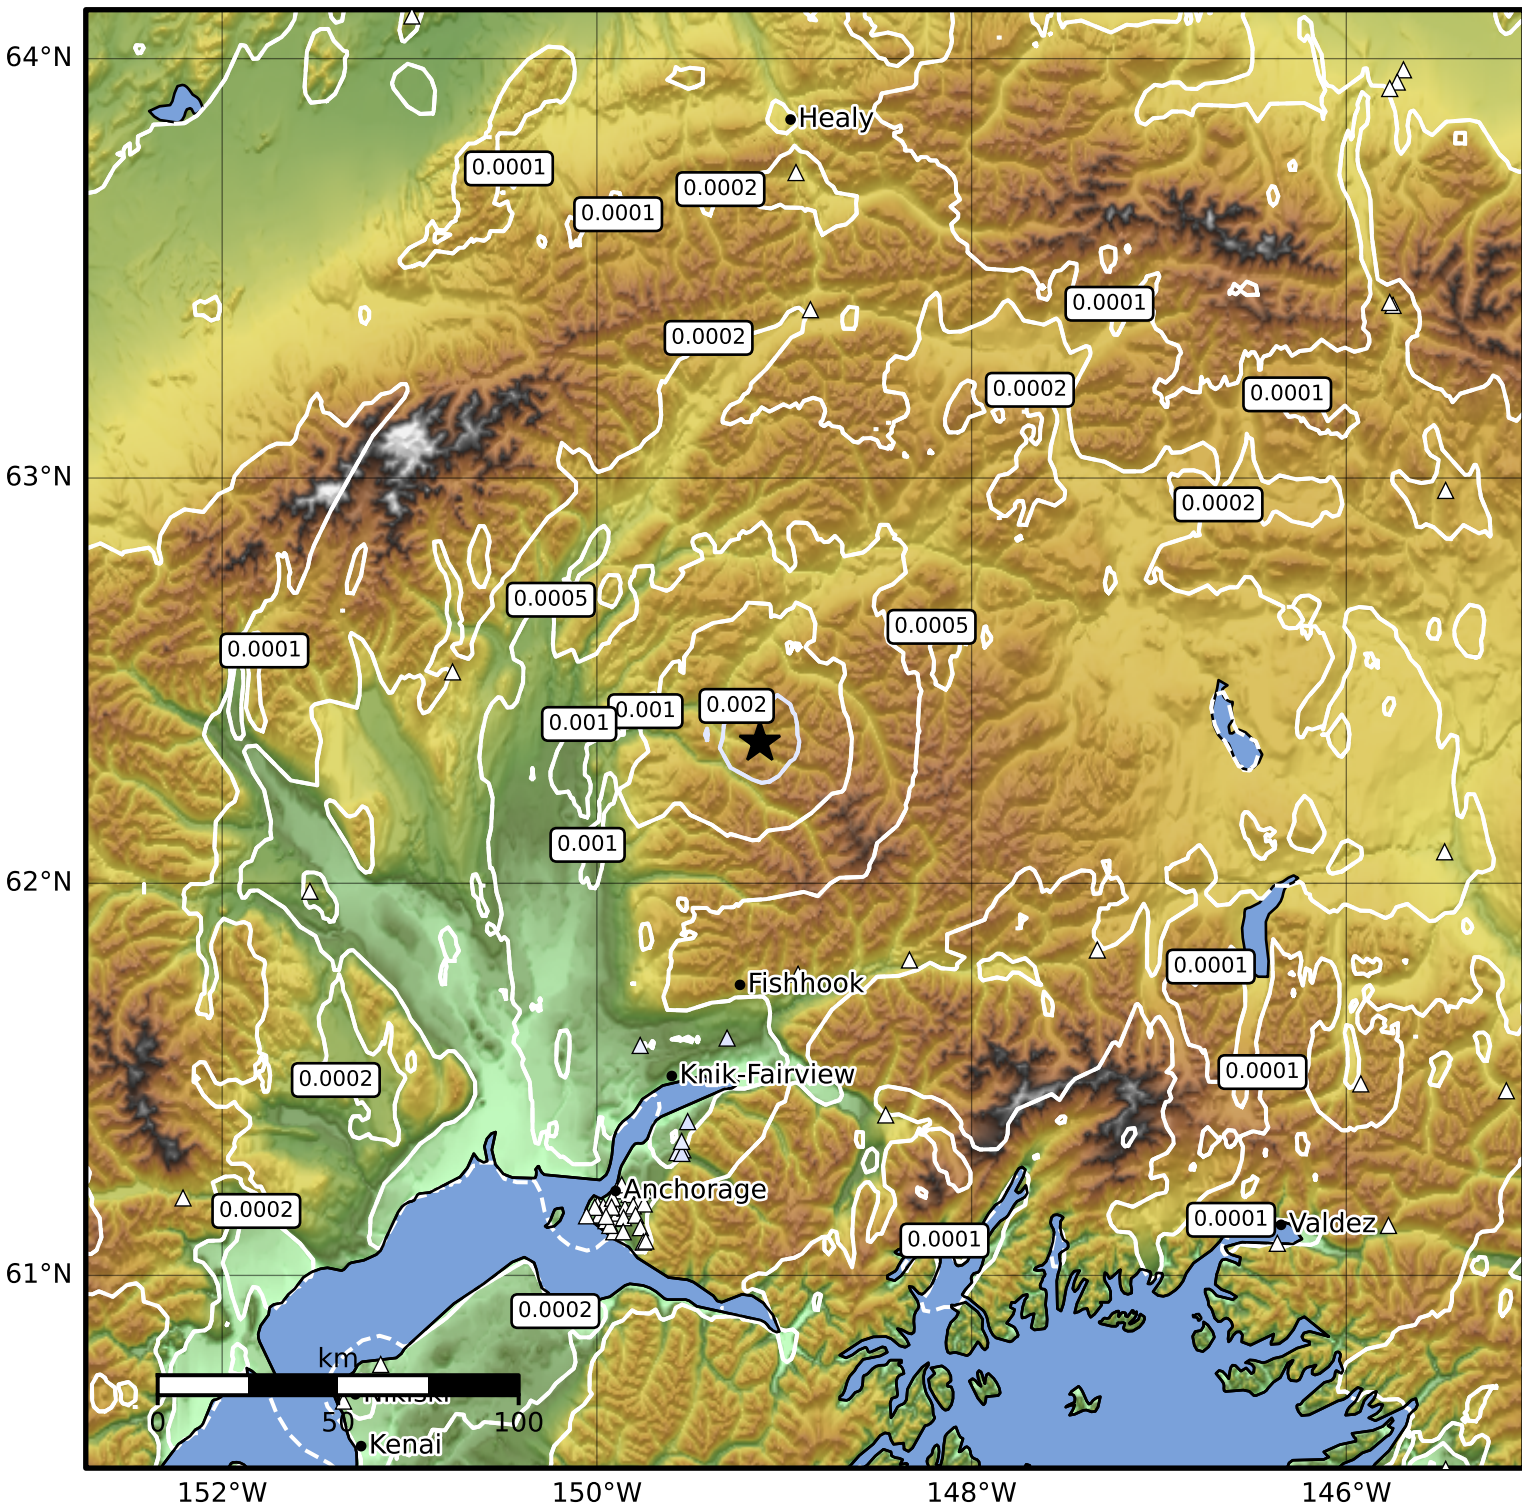

3.0 Second Peak Spectral Acceleration Map Alaska Earthquake Center
 ShakeMap: 50 km (31 miles) E of Talkeetna
 Jun 21, 2024 09:30:01 UTC M3.5 N62.35 W149.13 Depth: 17.2km ID:ak0247y9idge

Scale based on Worden et al. (2012)

Version 1: Processed 2024-06-21T09:39:36Z

△ Seismic Instrument ○ Reported Intensity

★ Epicenter