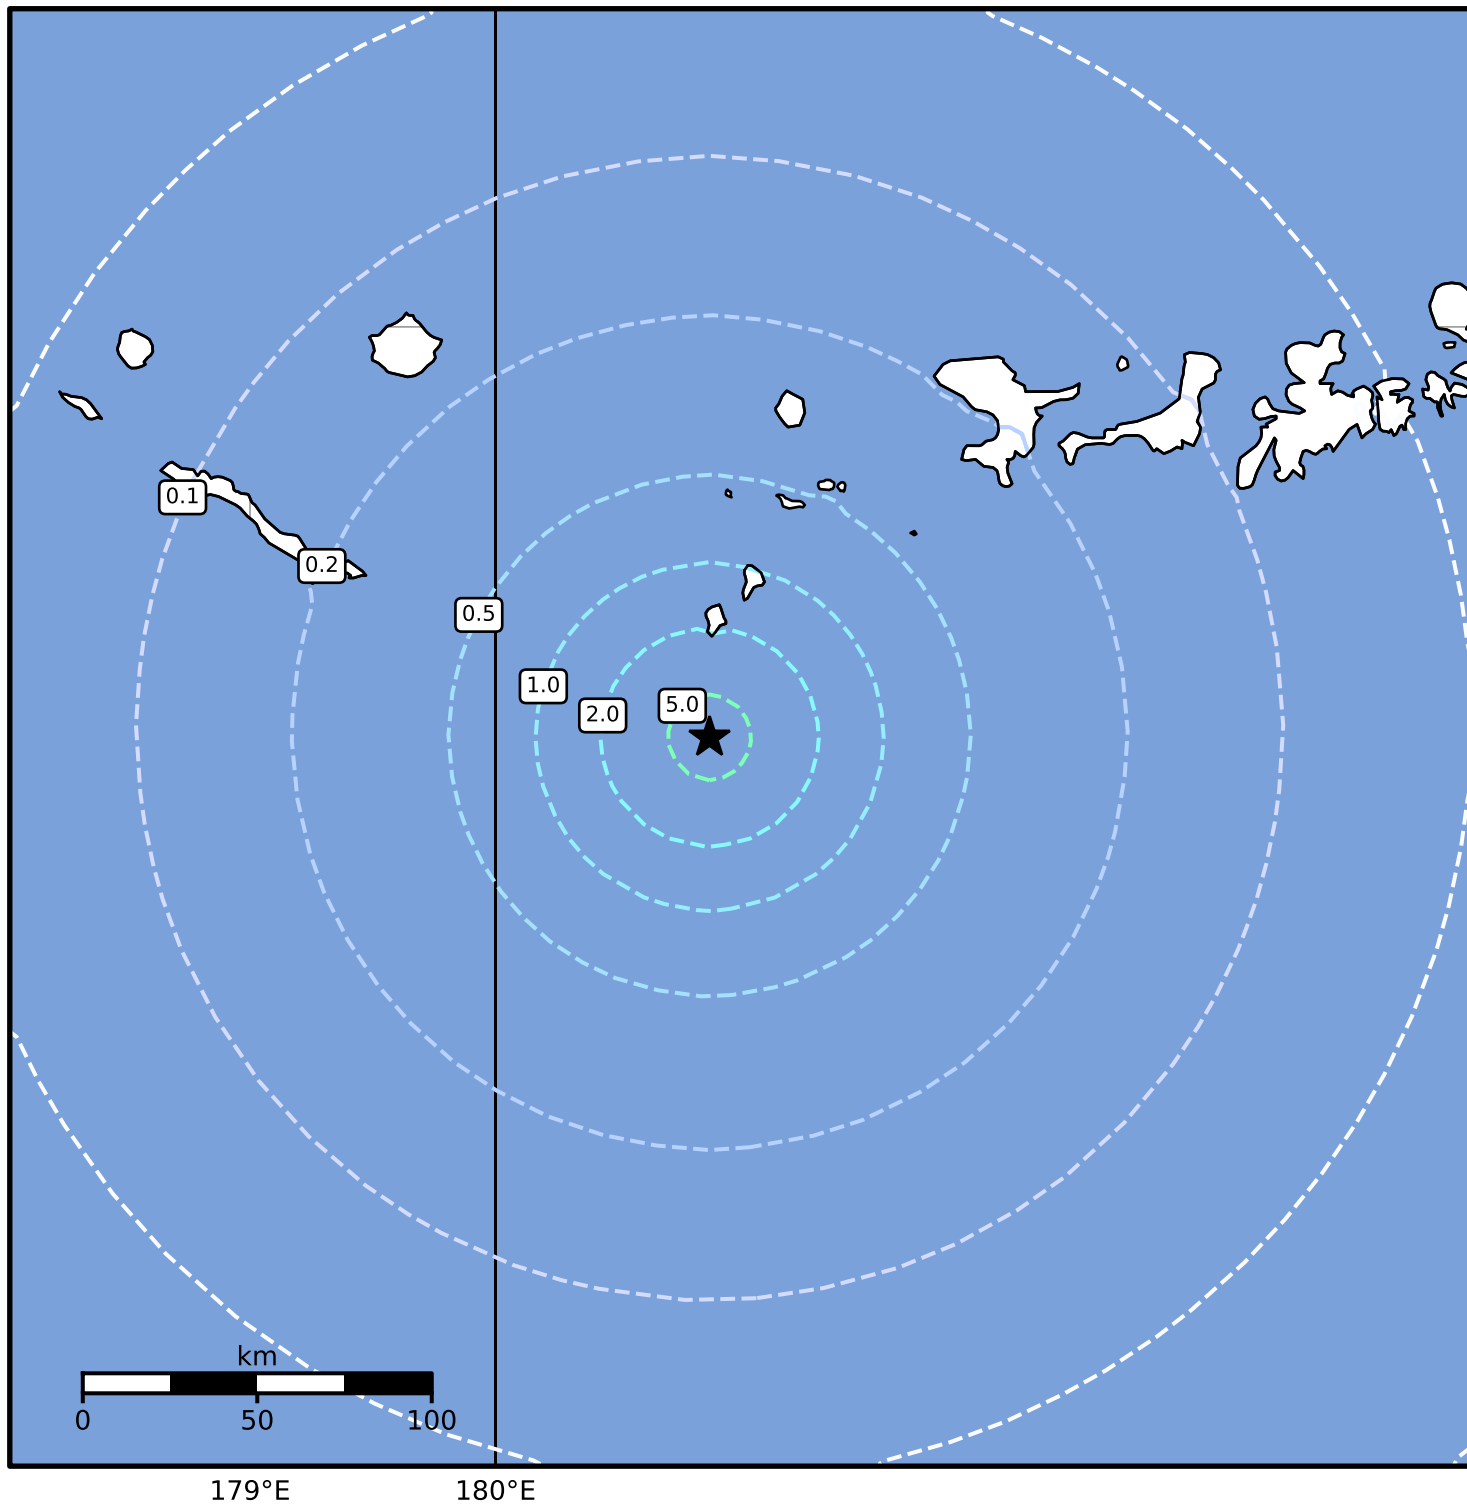

Peak Ground Acceleration Map Alaska Earthquake Center
ShakeMap: 145 km (90 miles) ESE of Amchitka
Jun 21, 2024 12:12:38 UTC M5.0 N50.96 W179.13 Depth: 16.0km ID:ak0247yb6wbo

PGA (%g)	0.1	0.2	0.5	1	2	5	10	20	50	100	200
----------	-----	-----	-----	---	---	---	----	----	----	-----	-----

Scale based on Worden et al. (2012)

Version 4: Processed 2024-06-21T12:39:36Z

△ Seismic Instrument ○ Reported Intensity

★ Epicenter