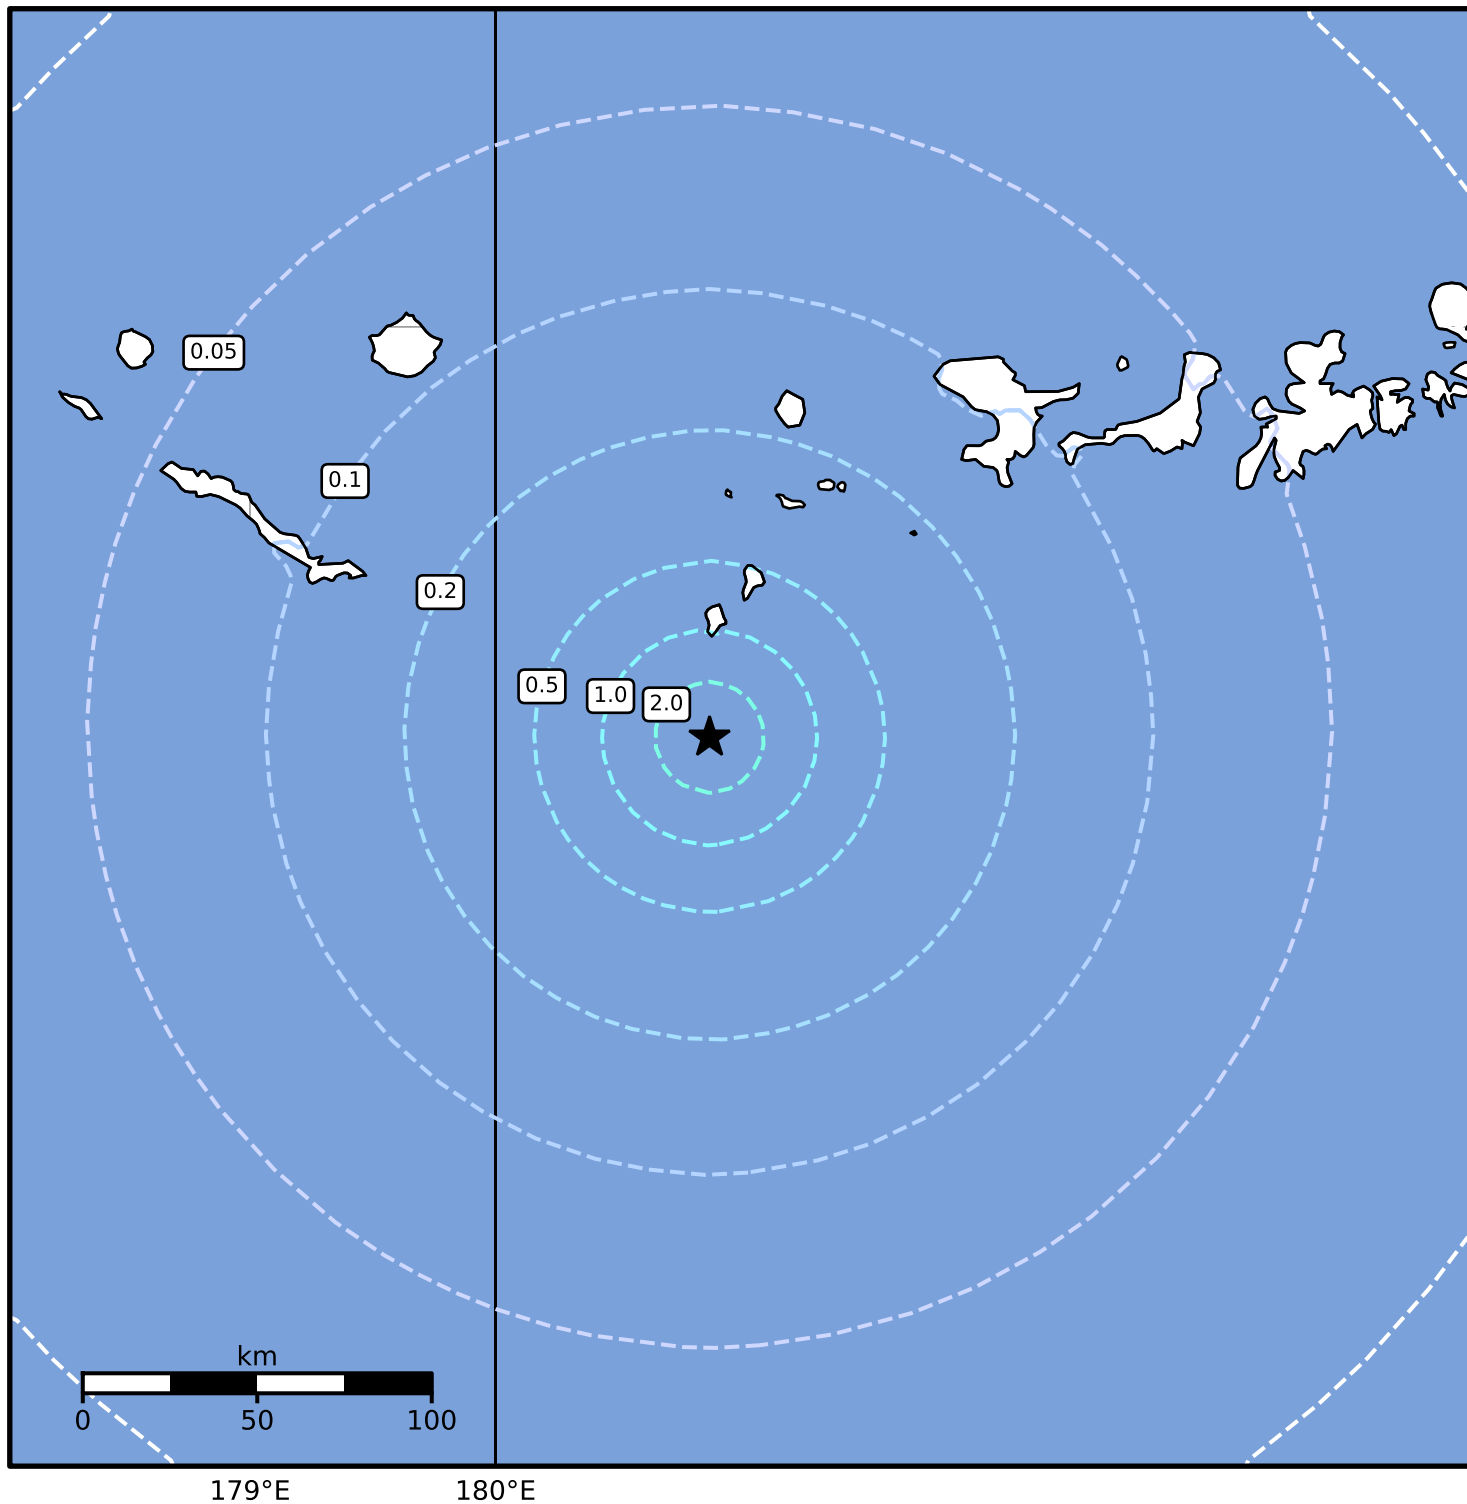

Peak Ground Velocity Map Alaska Earthquake Center
ShakeMap: 145 km (90 miles) ESE of Amchitka
Jun 21, 2024 12:12:38 UTC M5.0 N50.96 W179.13 Depth: 16.0km ID:ak0247yb6wbo

PGV (cm/s)	0.1	0.2	0.5	1	2	5	10	20	50	100	200
------------	-----	-----	-----	---	---	---	----	----	----	-----	-----

Scale based on Worden et al. (2012)

Version 4: Processed 2024-06-21T12:39:36Z

△ Seismic Instrument ○ Reported Intensity

★ Epicenter