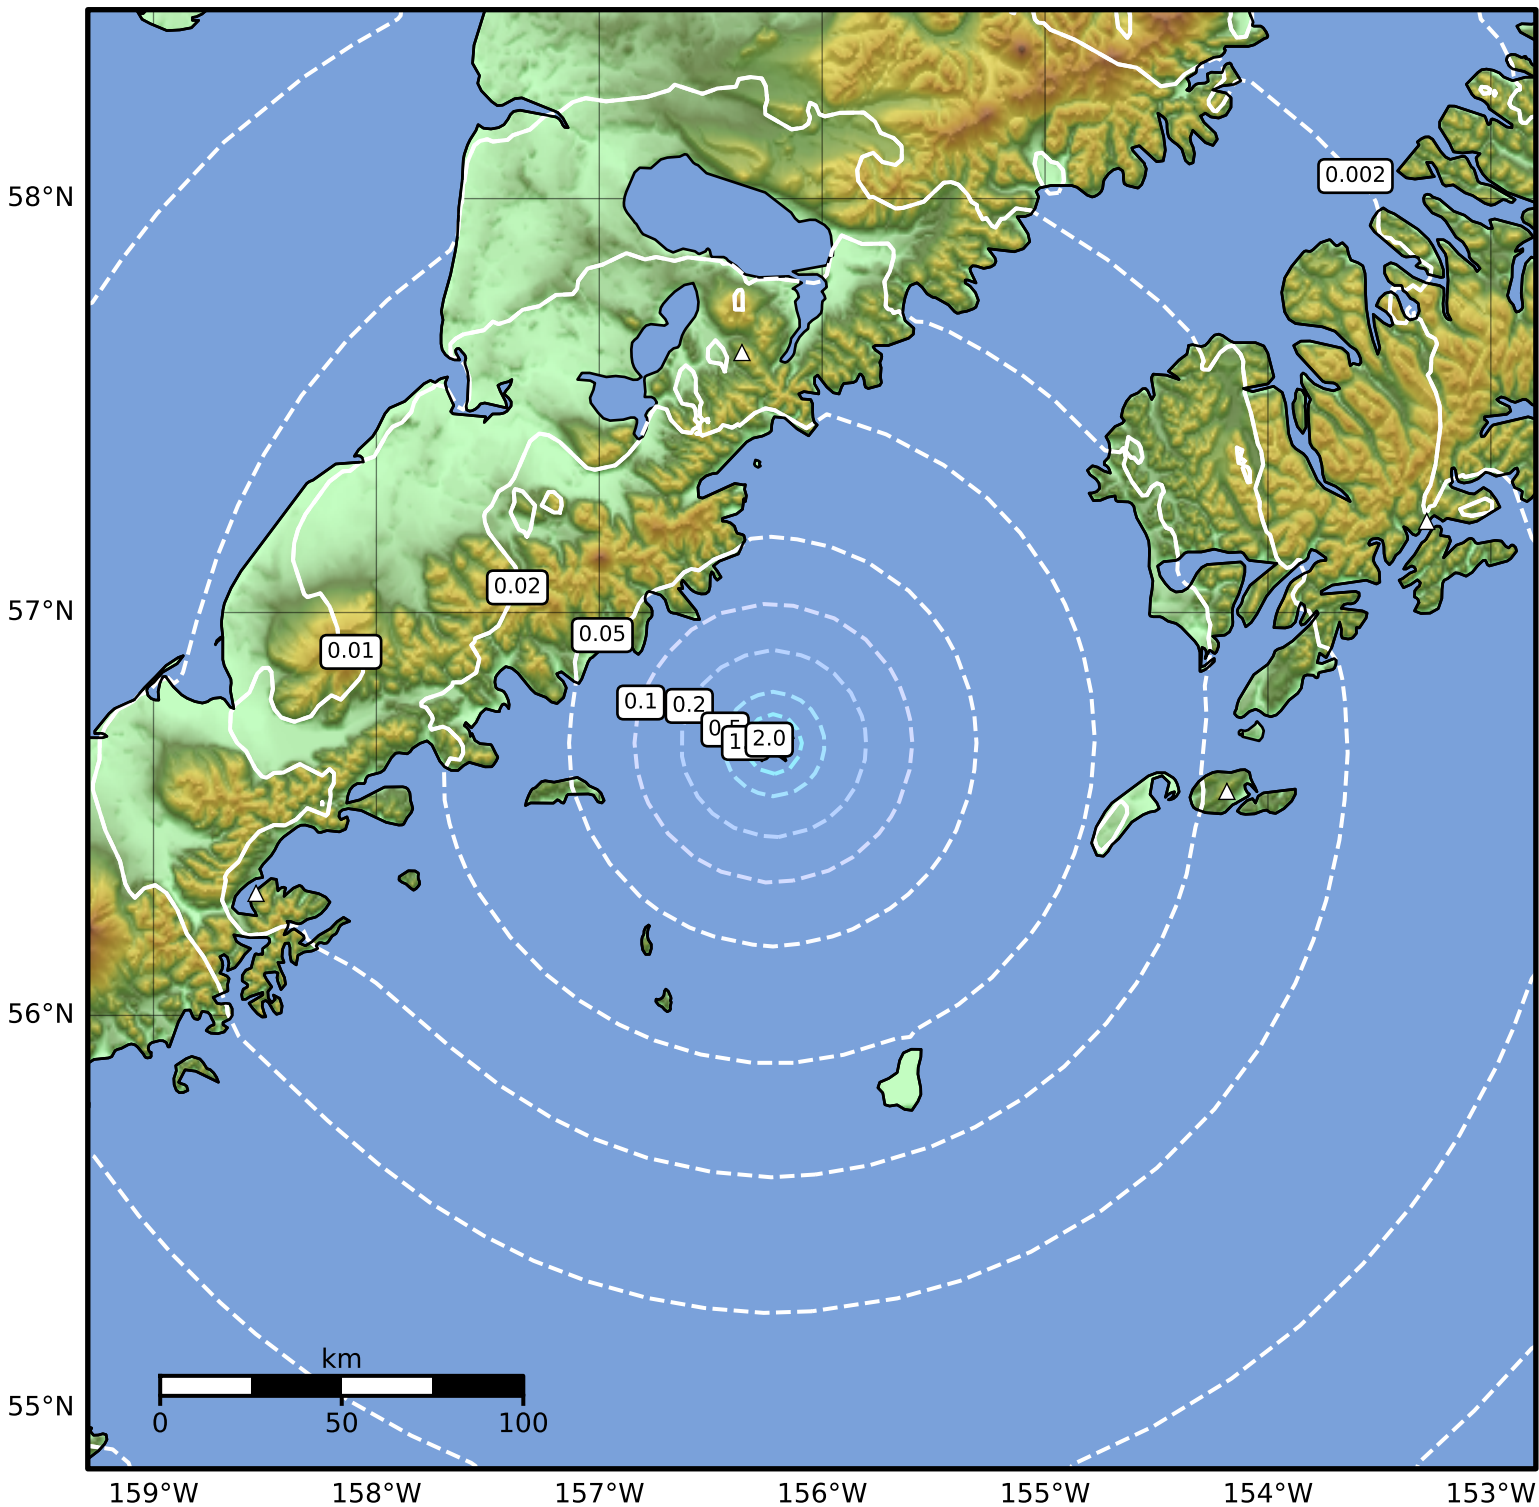

Peak Ground Acceleration Map Alaska Earthquake Center  
ShakeMap: 127 km (79 miles) WSW of Akhiok  
Jun 22, 2024 07:48:25 UTC M3.6 N56.68 W156.22 Depth: 5.2km ID:ak0247zvyrj8

PGA (%g)	0.1	0.2	0.5	1	2	5	10	20	50	100	200
----------	-----	-----	-----	---	---	---	----	----	----	-----	-----

Scale based on Worden et al. (2012)

Version 1: Processed 2024-06-22T07:52:53Z

△ Seismic Instrument ○ Reported Intensity

★ Epicenter