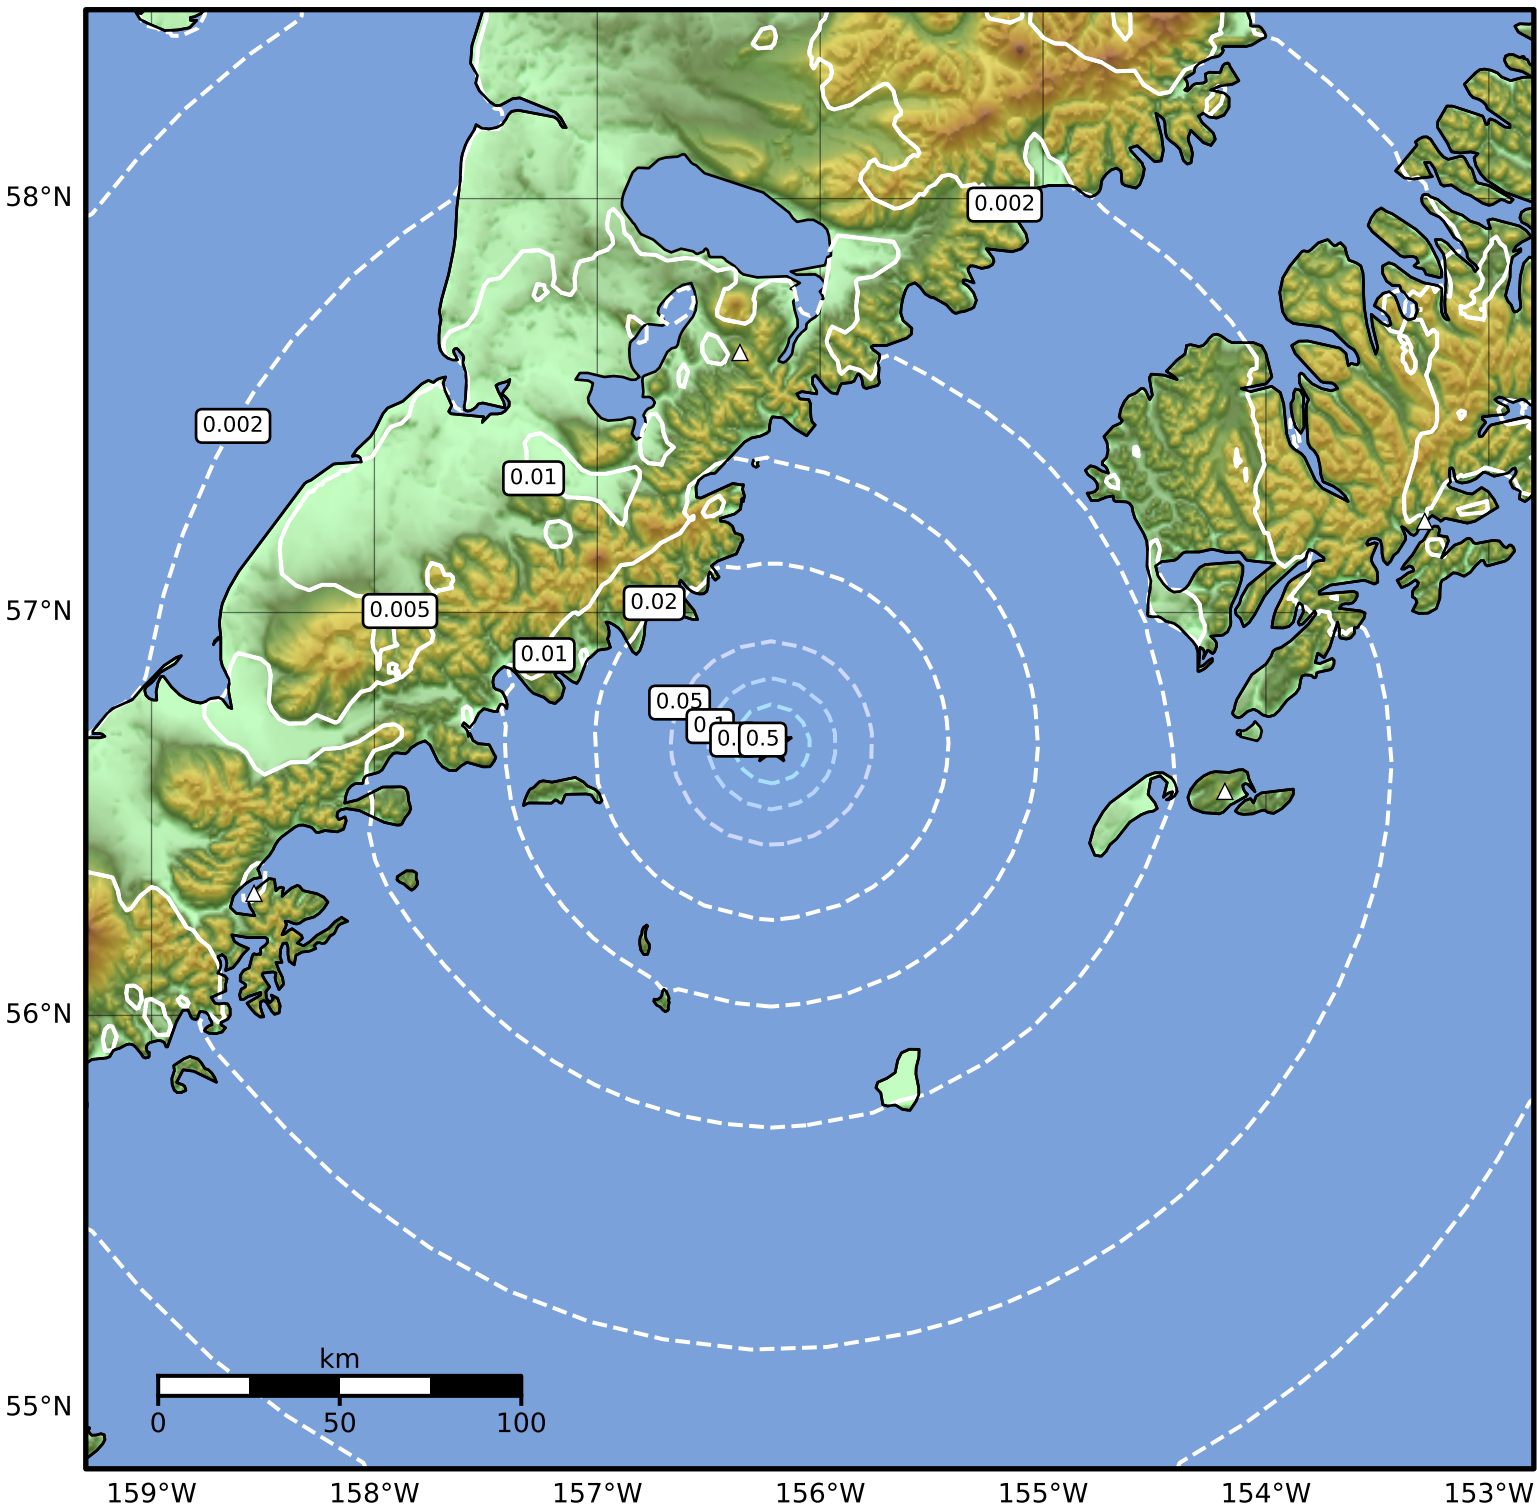

Peak Ground Velocity Map Alaska Earthquake Center
 ShakeMap: 127 km (79 miles) WSW of Akhiok
 Jun 22, 2024 07:48:25 UTC M3.6 N56.68 W156.22 Depth: 5.2km ID:ak0247zvyjr8

PGV (cm/s)	0.1	0.2	0.5	1	2	5	10	20	50	100	200
------------	-----	-----	-----	---	---	---	----	----	----	-----	-----

Scale based on Worden et al. (2012)

Version 1: Processed 2024-06-22T07:52:53Z

△ Seismic Instrument ○ Reported Intensity

★ Epicenter