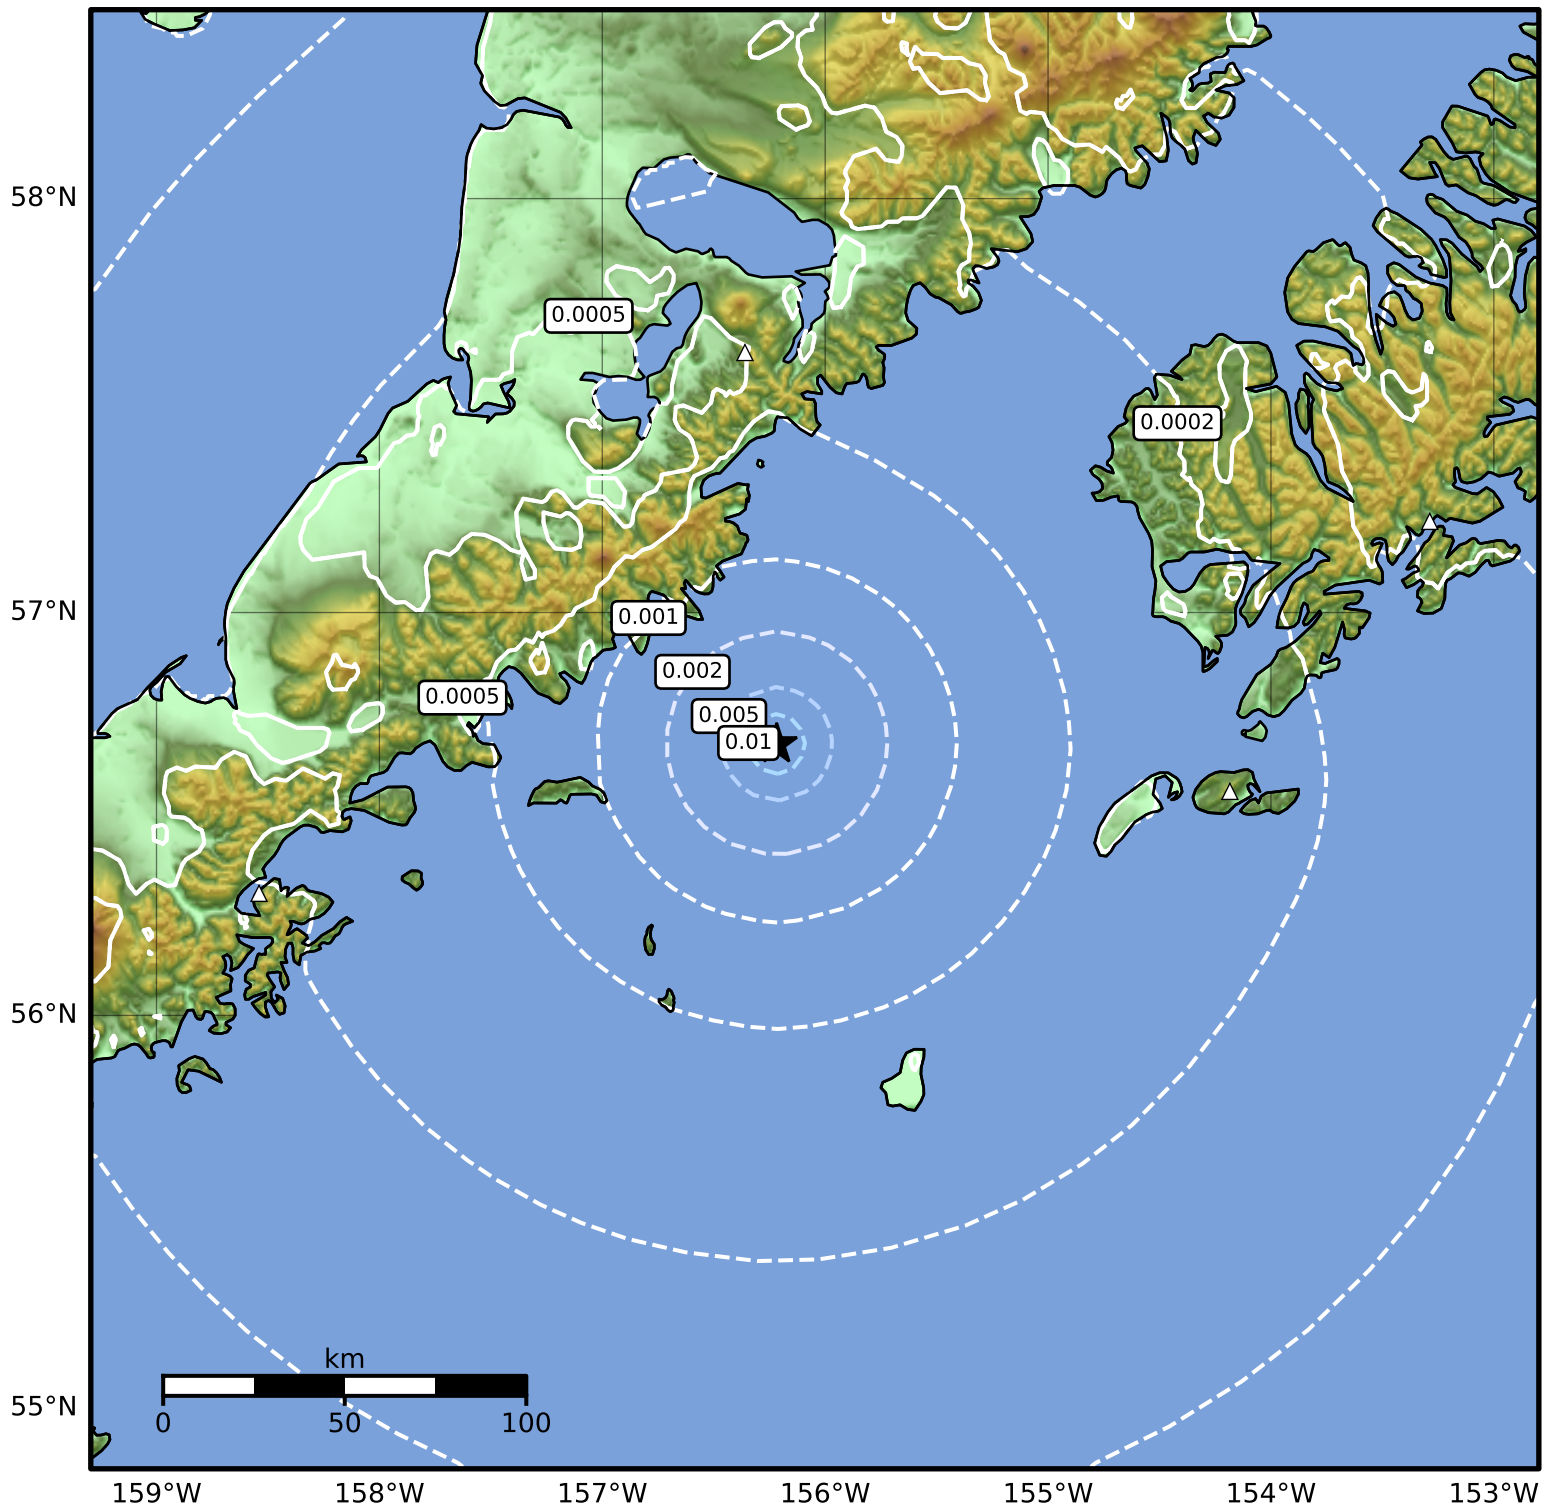

3.0 Second Peak Spectral Acceleration Map Alaska Earthquake Center
 ShakeMap: 127 km (79 miles) WSW of Akhiok
 Jun 22, 2024 07:48:25 UTC M3.6 N56.68 W156.22 Depth: 5.2km ID:ak0247zvyrj8

Scale based on Worden et al. (2012)

Version 1: Processed 2024-06-22T07:52:53Z

△ Seismic Instrument ○ Reported Intensity

★ Epicenter