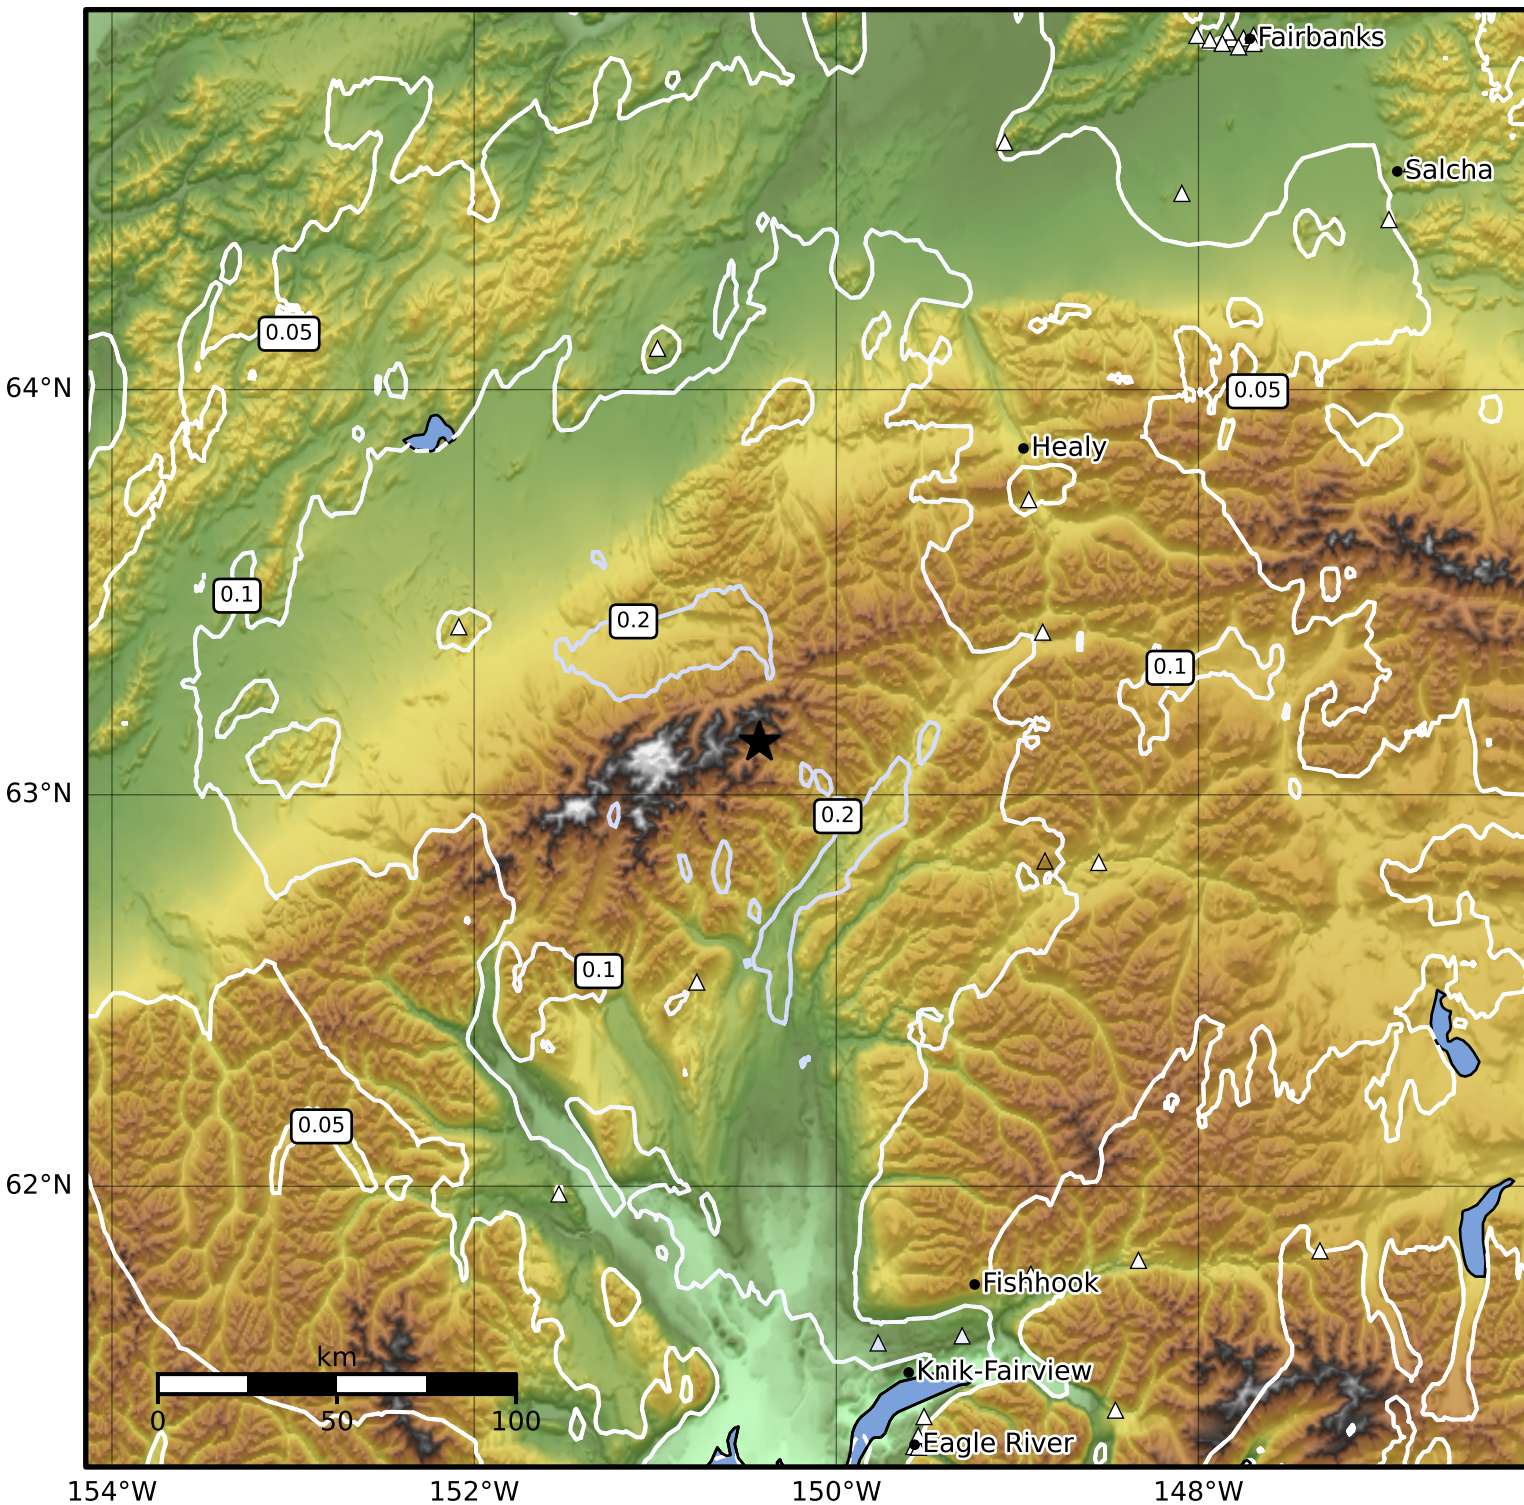

0.3 Second Peak Spectral Acceleration Map Alaska Earthquake Center
 ShakeMap: 51 km (32 miles) SSE of Kantishna
 Jun 22, 2024 13:39:28 UTC M4.0 N63.13 W150.42 Depth: 107.4km ID:ak0247zzhfxj

SA(0.3) (%g)	0.1	0.2	0.5	1	2	5	10	20	50	100	200
--------------	-----	-----	-----	---	---	---	----	----	----	-----	-----

Scale based on Worden et al. (2012)

Version 2: Processed 2024-06-22T14:07:25Z

△ Seismic Instrument ○ Reported Intensity

★ Epicenter