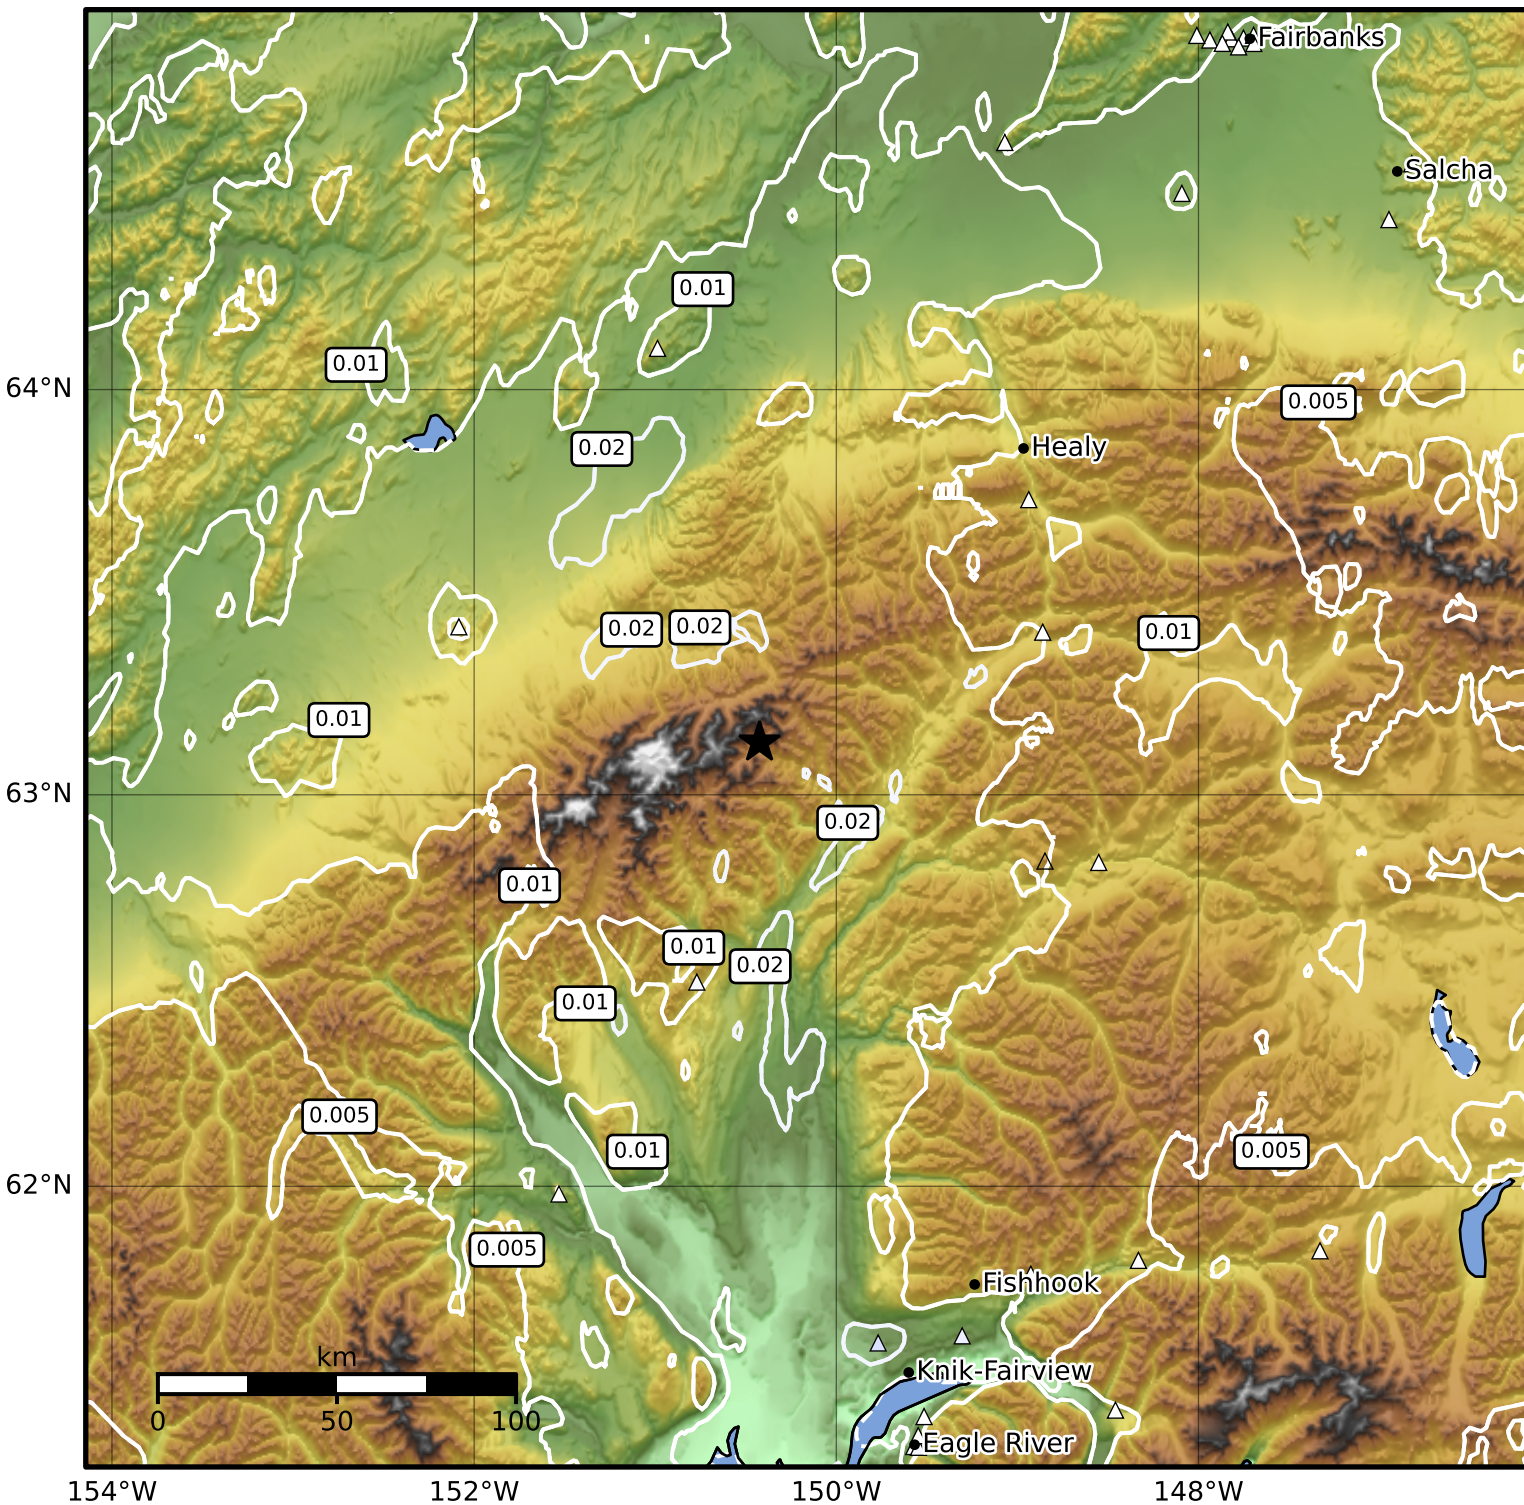

1.0 Second Peak Spectral Acceleration Map Alaska Earthquake Center
 ShakeMap: 51 km (32 miles) SSE of Kantishna
 Jun 22, 2024 13:39:28 UTC M4.0 N63.13 W150.42 Depth: 107.4km ID:ak0247zzhfxj

SA(1.0) (%g)	0.1	0.2	0.5	1	2	5	10	20	50	100	200
--------------	-----	-----	-----	---	---	---	----	----	----	-----	-----

Scale based on Worden et al. (2012)

Version 2: Processed 2024-06-22T14:07:25Z

△ Seismic Instrument ○ Reported Intensity

★ Epicenter