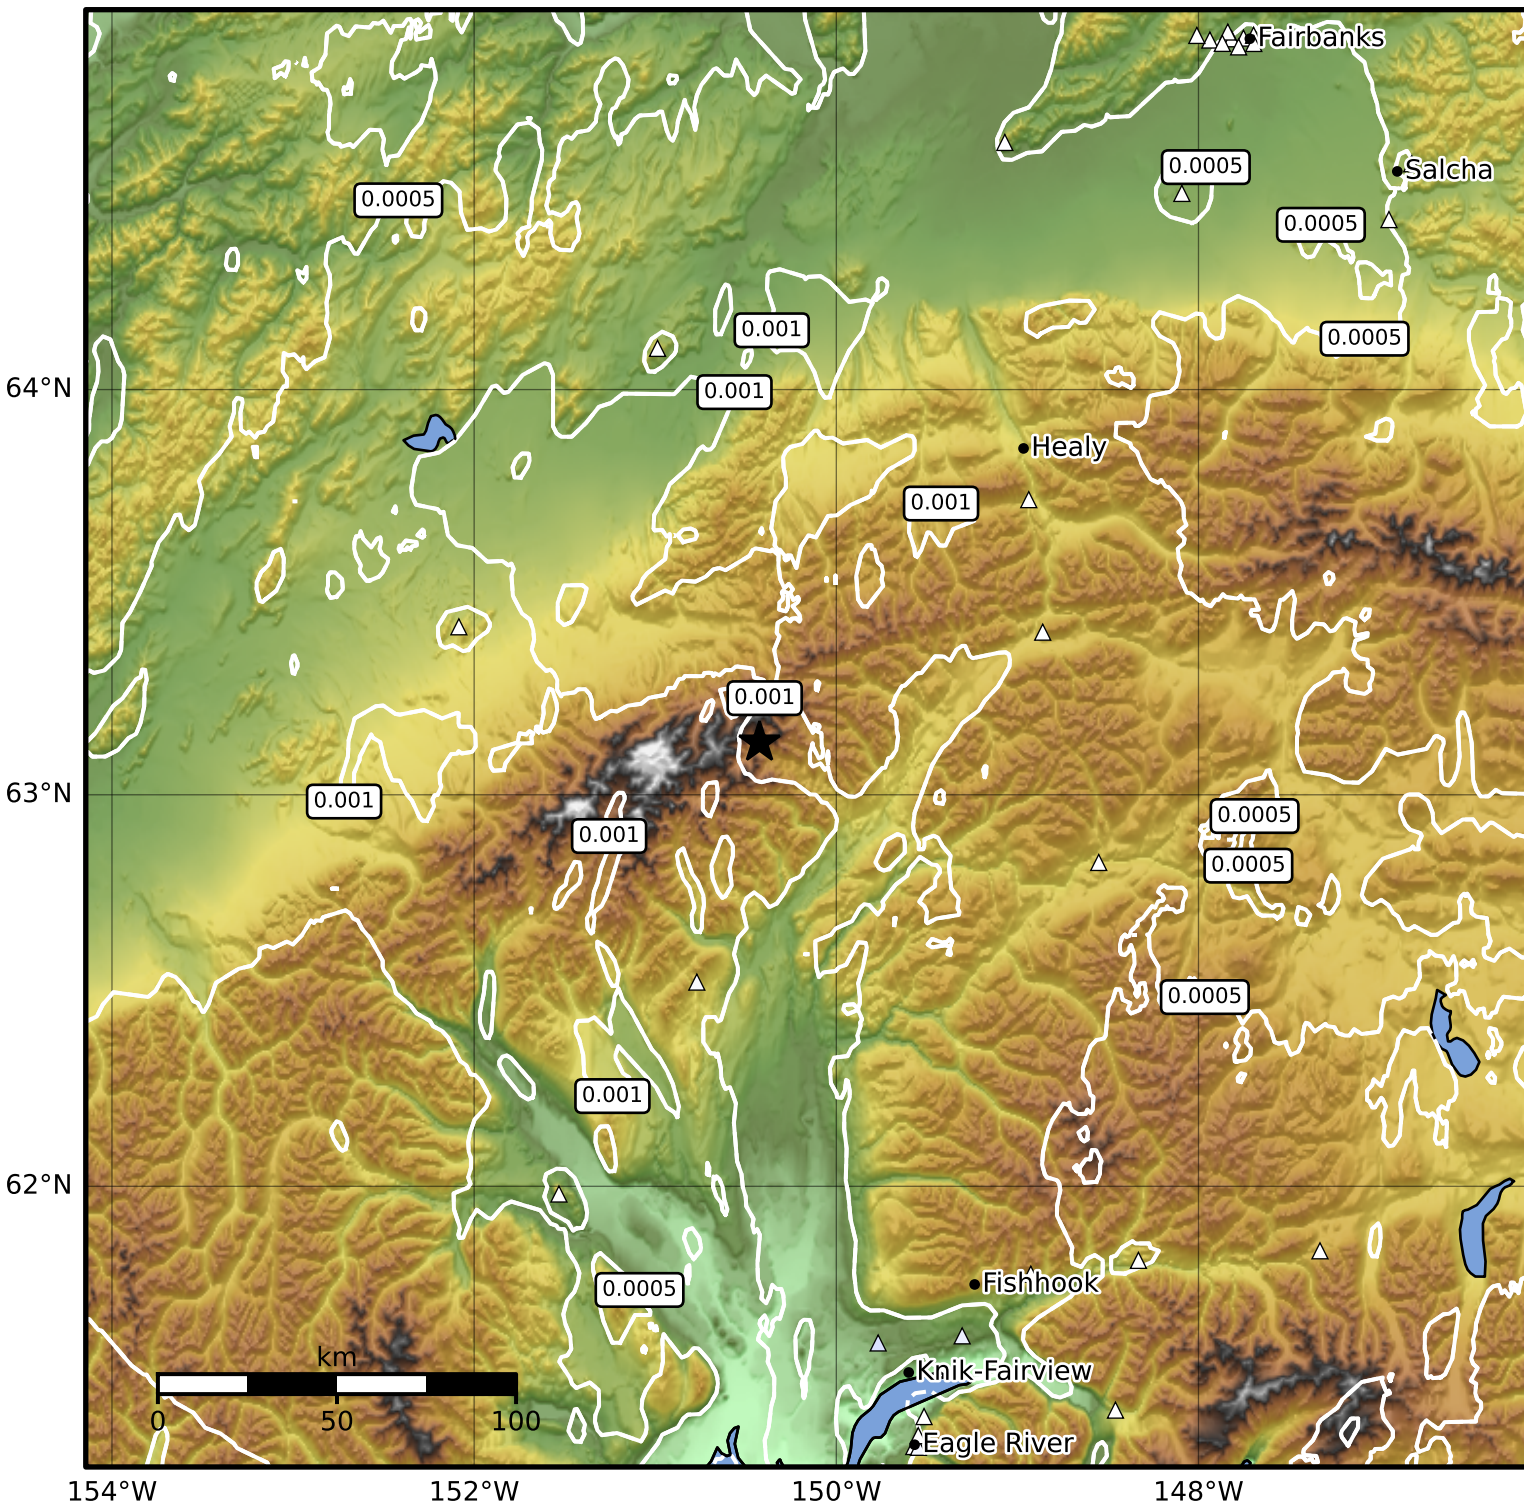

3.0 Second Peak Spectral Acceleration Map Alaska Earthquake Center
 ShakeMap: 51 km (32 miles) SSE of Kantishna
 Jun 22, 2024 13:39:28 UTC M4.0 N63.13 W150.42 Depth: 107.4km ID:ak0247zzhfxj

Scale based on Worden et al. (2012)

Version 2: Processed 2024-06-22T14:07:25Z

△ Seismic Instrument ○ Reported Intensity

★ Epicenter