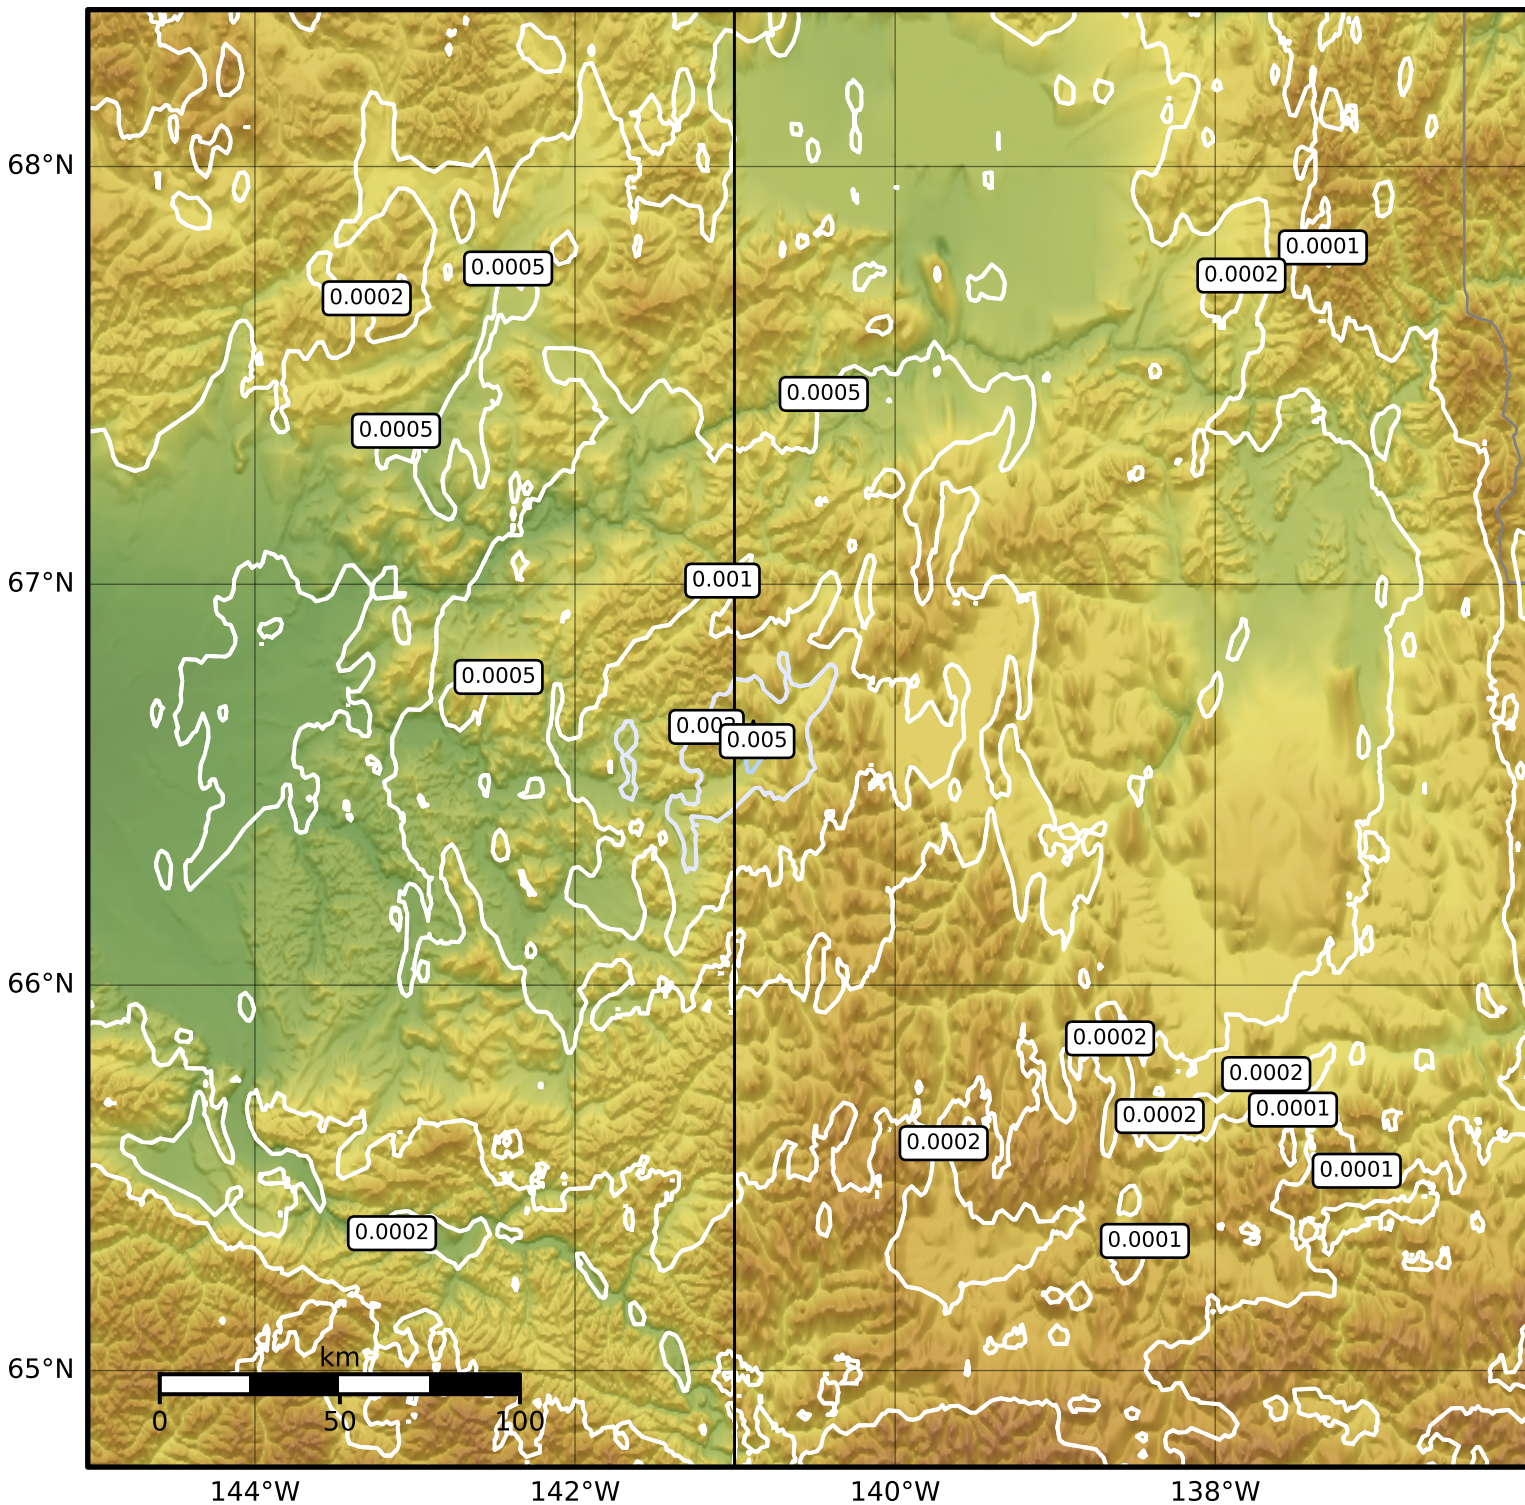

3.0 Second Peak Spectral Acceleration Map Alaska Earthquake Center
ShakeMap: 108 km (67 miles) SSW of Old Crow
Jun 23, 2024 07:59:22 UTC M3.7 N66.61 W140.89 Depth: 21.7km ID:ak02481jkgno

Scale based on Worden et al. (2012)

△ Seismic Instrument ○ Reported Intensity

Version 2: Processed 2024-06-23T08:16:30Z

★ Epicenter