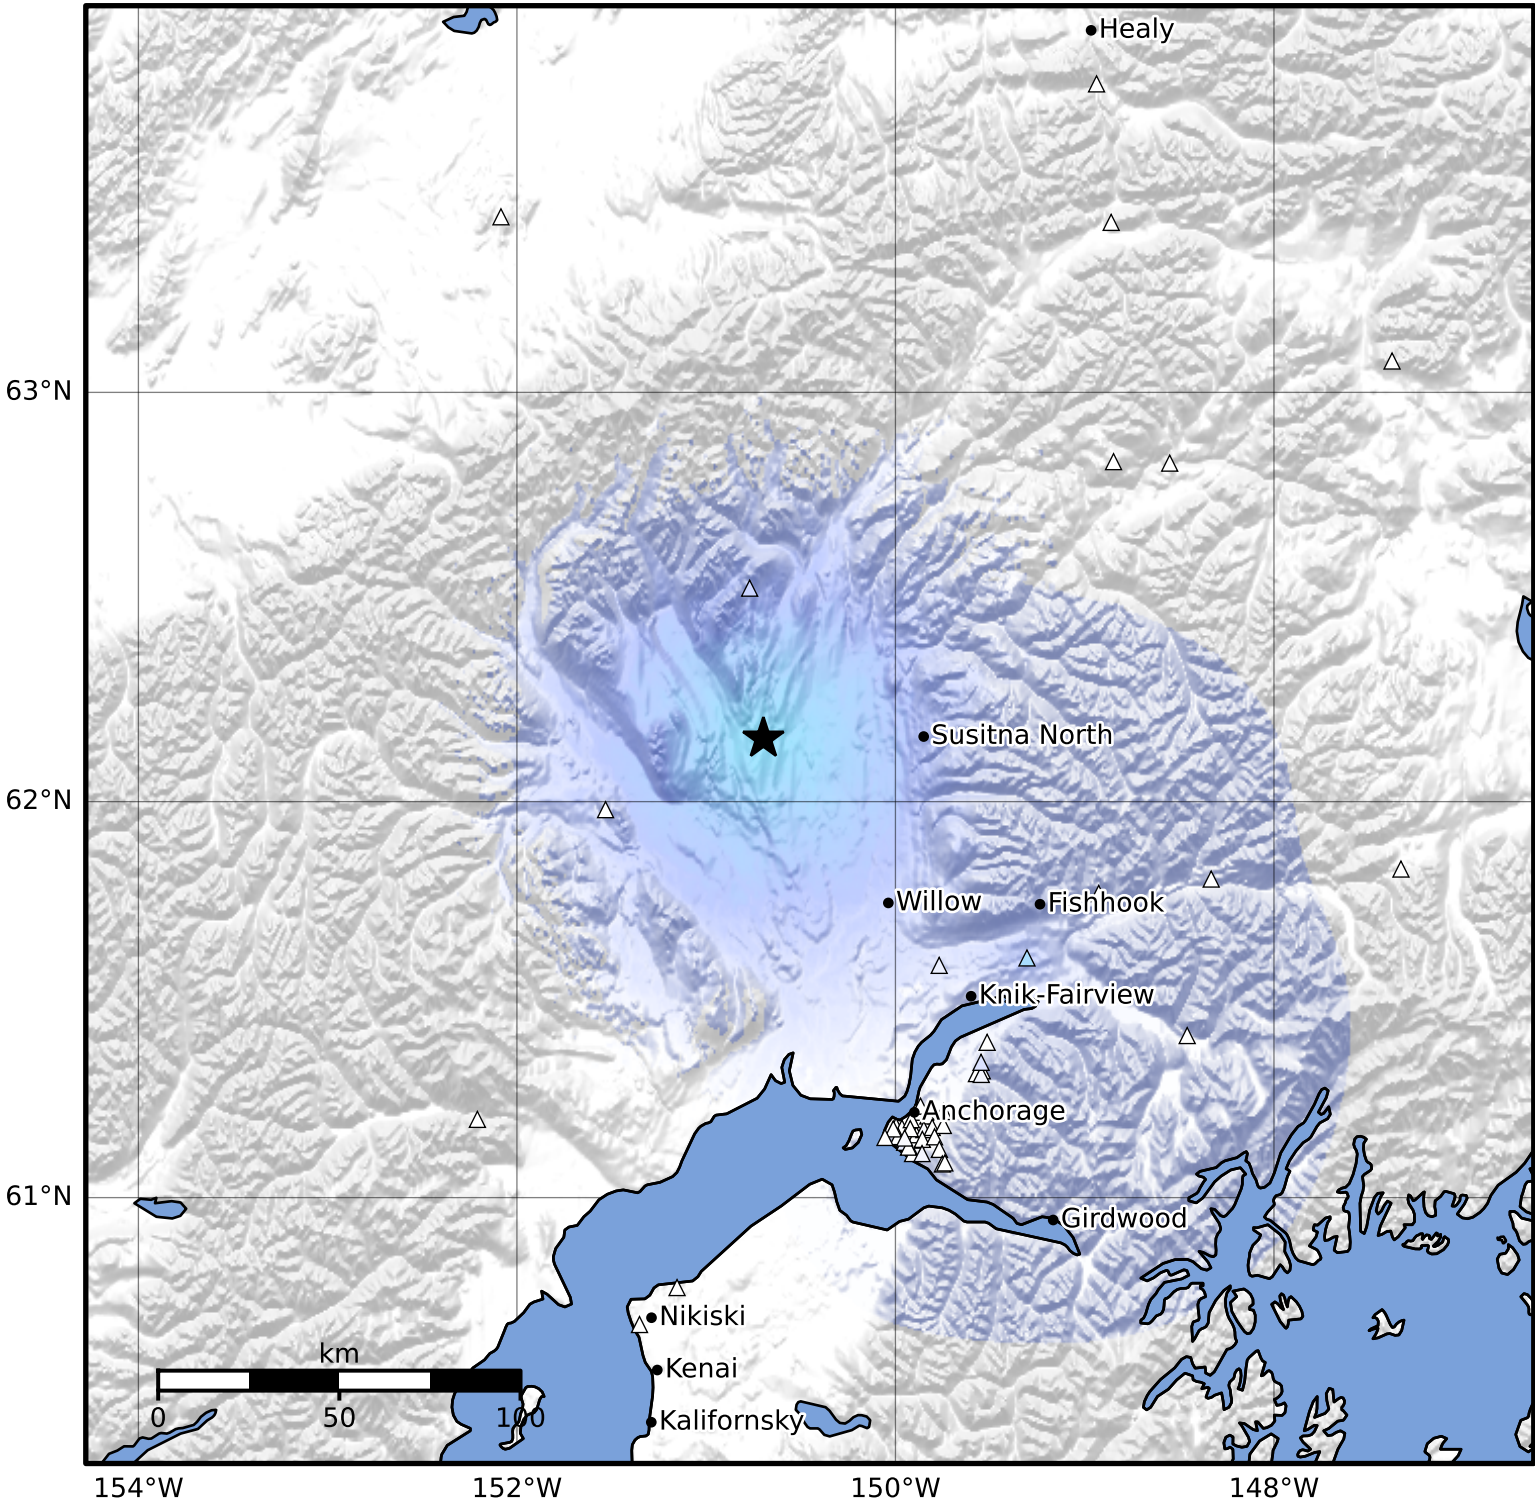

Macroseismic Intensity Map Alaska Earthquake Center
 ShakeMap: 33 km (20 miles) NE of Skwentna
 Jun 23, 2024 15:57:37 UTC M3.5 N62.16 W150.70 Depth: 11.0km ID:ak02481obj61

SHAKING	Not felt	Weak	Light	Moderate	Strong	Very strong	Severe	Violent	Extreme
DAMAGE	None	None	None	Very light	Light	Moderate	Moderate/heavy	Heavy	Very heavy
PGA(%g)	<0.0464	0.297	2.76	6.2	11.5	21.5	40.1	74.7	>139
PGV(cm/s)	<0.0215	0.135	1.41	4.65	9.64	20	41.4	85.8	>178
INTENSITY	I	II-III	IV	V	VI	VII	VIII	IX	X+

Scale based on Worden et al. (2012)

Version 2: Processed 2024-06-23T21:06:49Z

△ Seismic Instrument ○ Reported Intensity

★ Epicenter