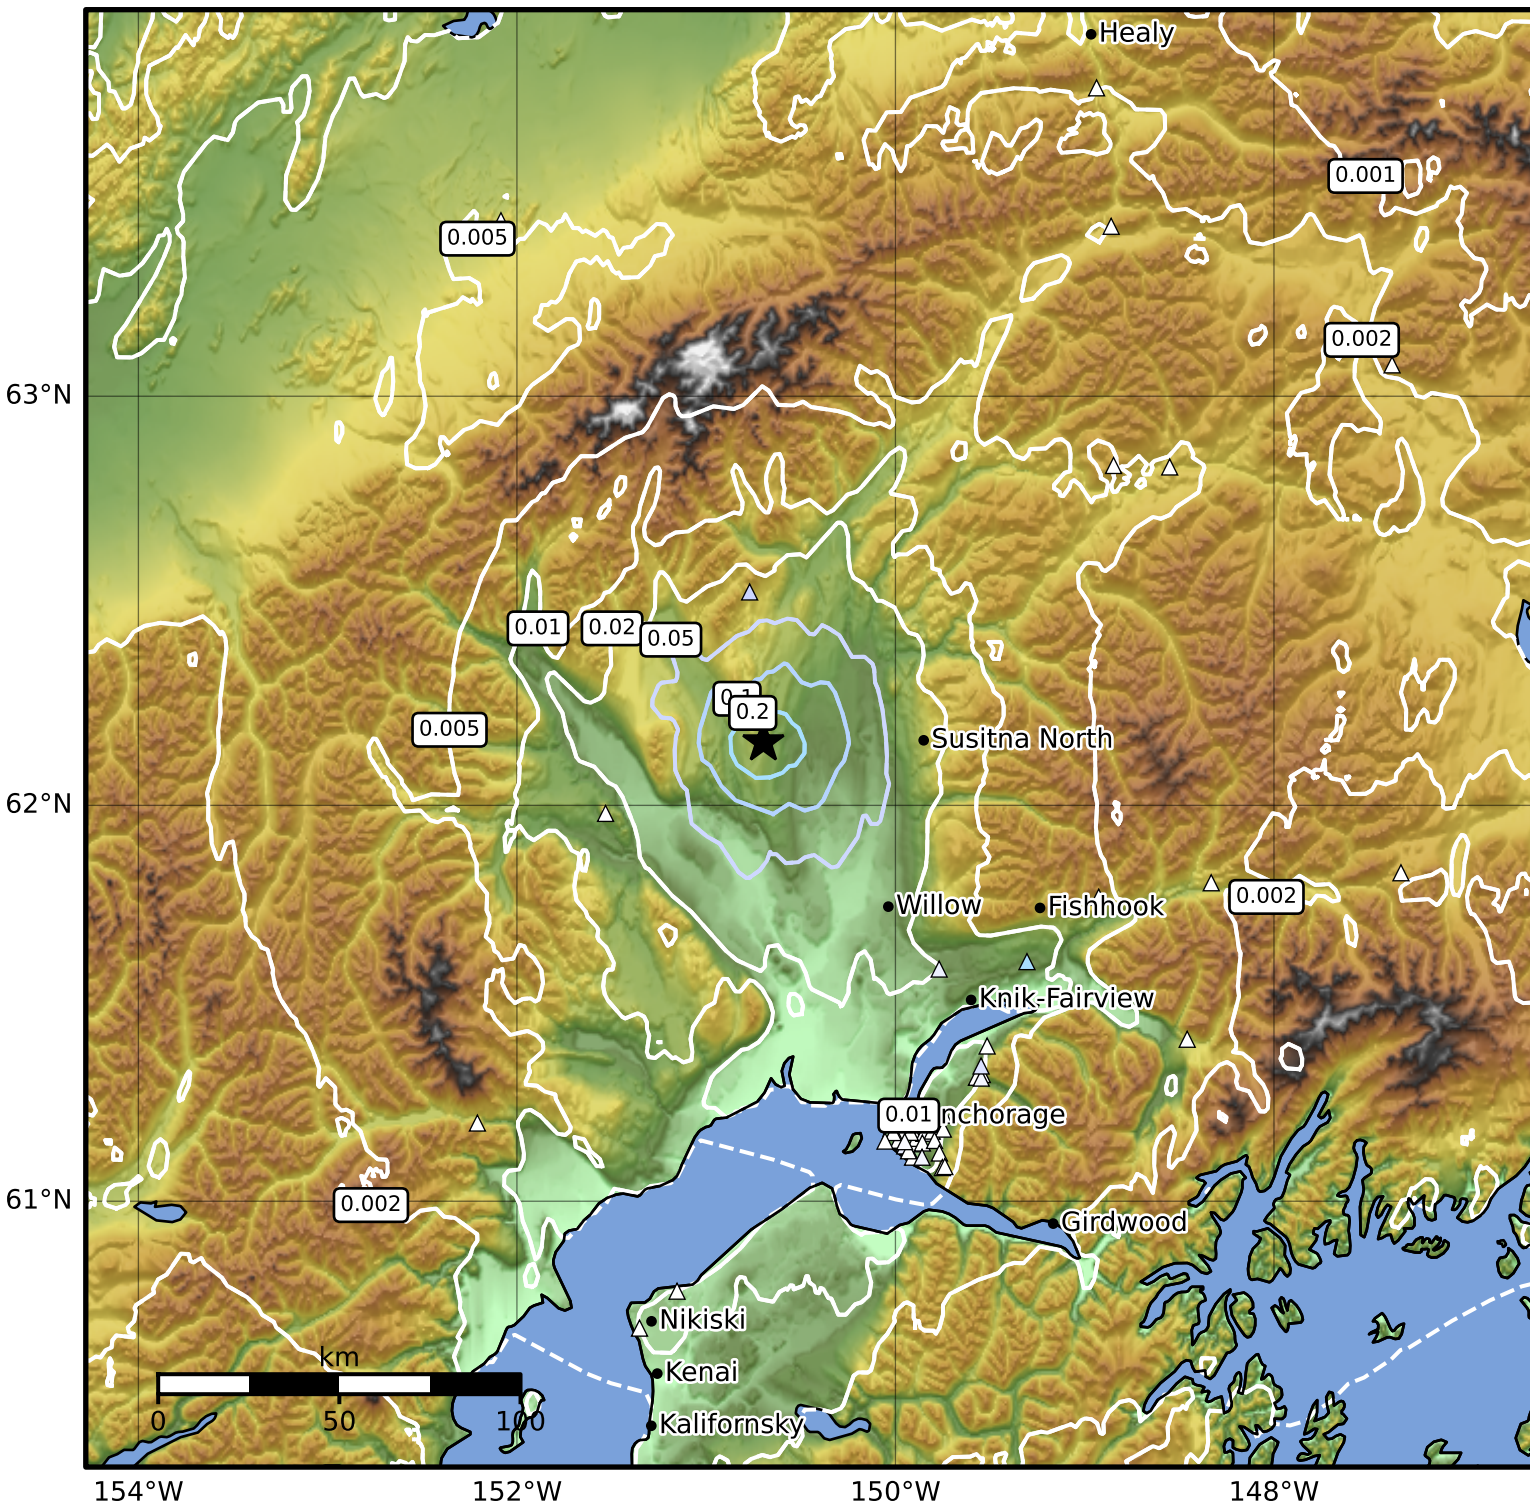

Peak Ground Velocity Map Alaska Earthquake Center
 ShakeMap: 33 km (20 miles) NE of Skwentna
 Jun 23, 2024 15:57:37 UTC M3.5 N62.16 W150.70 Depth: 11.0km ID:ak02481obj61

PGV (cm/s)	0.1	0.2	0.5	1	2	5	10	20	50	100	200
------------	-----	-----	-----	---	---	---	----	----	----	-----	-----

Scale based on Worden et al. (2012)

Version 2: Processed 2024-06-23T21:06:49Z

△ Seismic Instrument ○ Reported Intensity

★ Epicenter