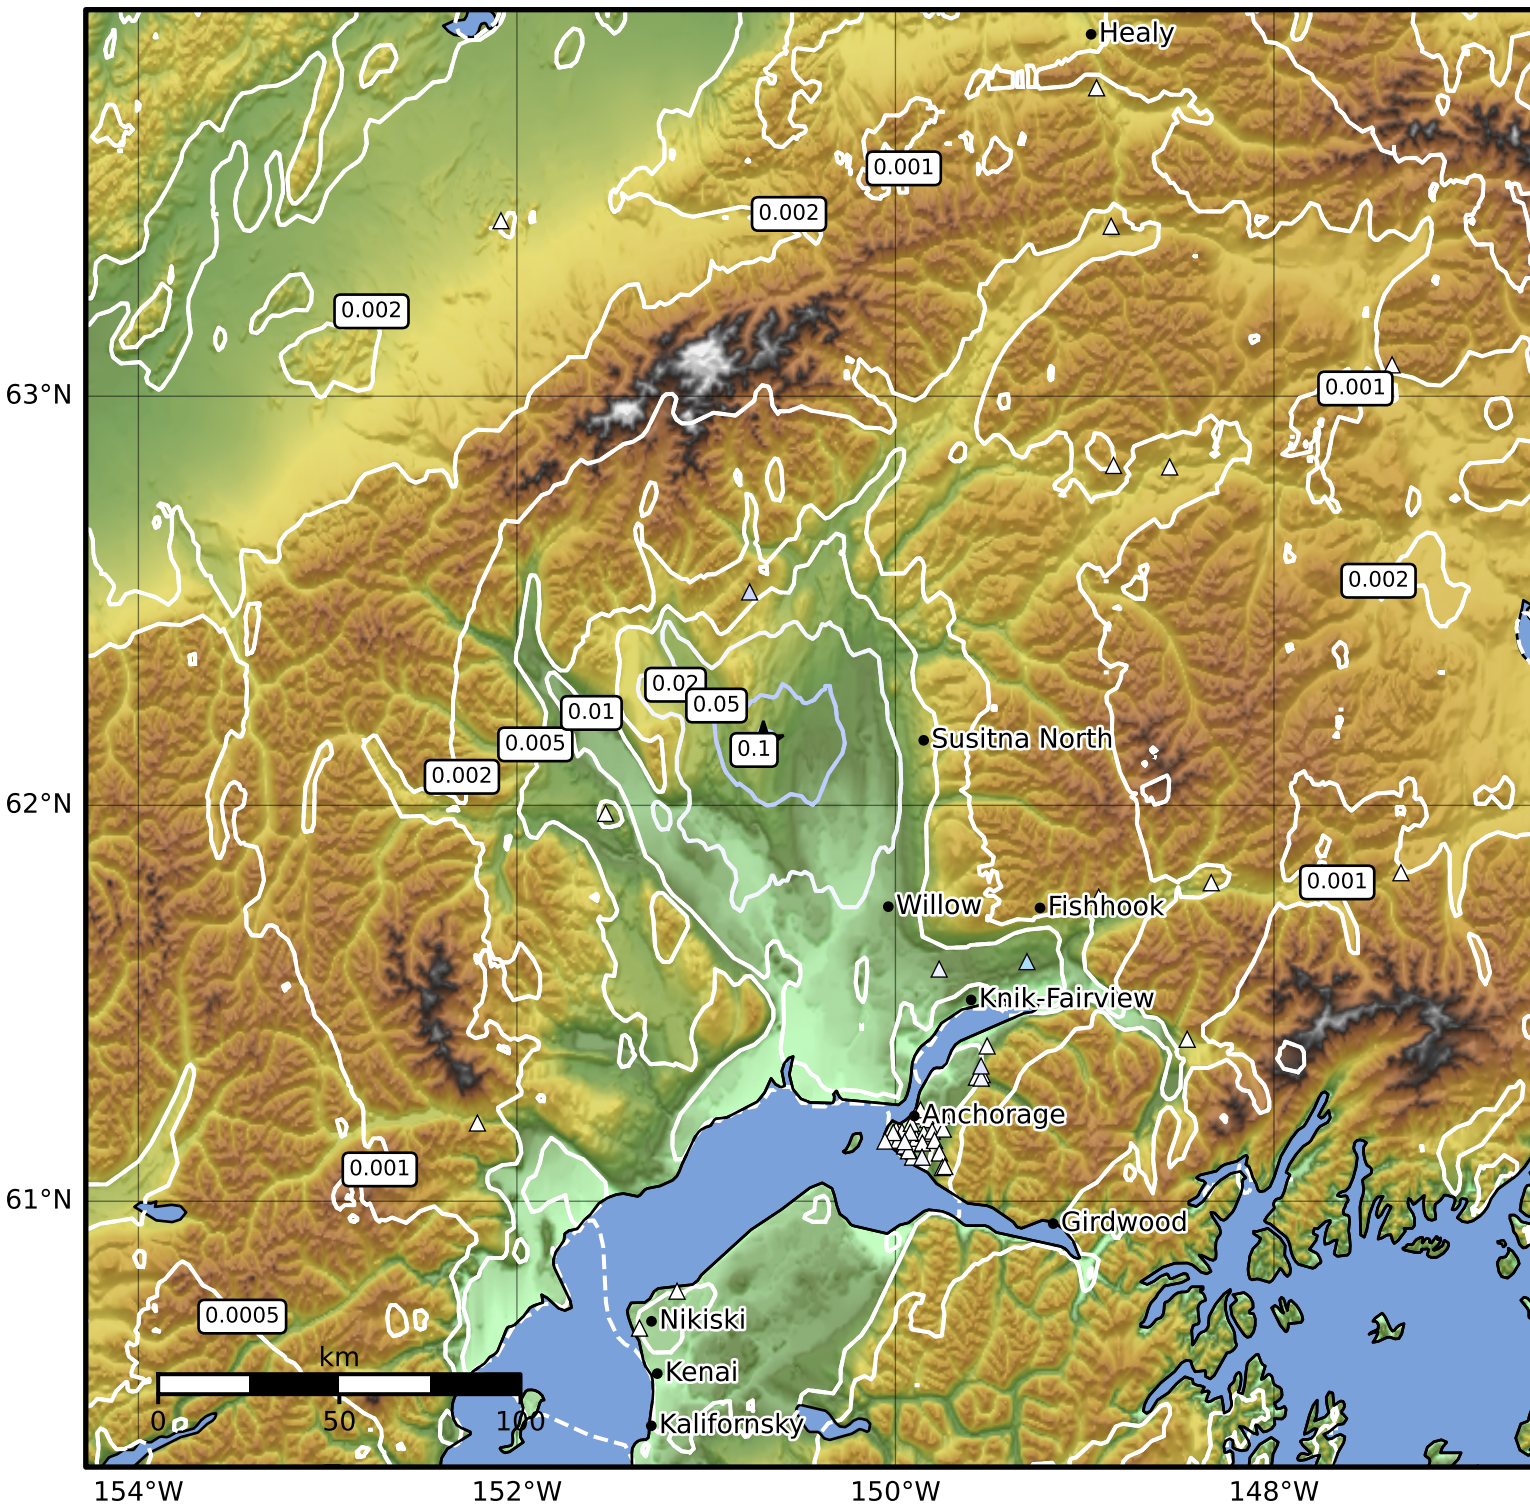

1.0 Second Peak Spectral Acceleration Map Alaska Earthquake Center  
 ShakeMap: 33 km (20 miles) NE of Skwentna  
 Jun 23, 2024 15:57:37 UTC M3.5 N62.16 W150.70 Depth: 11.0km ID:ak02481obj61

SA(1.0) (%g)	0.1	0.2	0.5	1	2	5	10	20	50	100	200
--------------	-----	-----	-----	---	---	---	----	----	----	-----	-----

Scale based on Worden et al. (2012)

Version 2: Processed 2024-06-23T21:06:49Z

△ Seismic Instrument ○ Reported Intensity

★ Epicenter