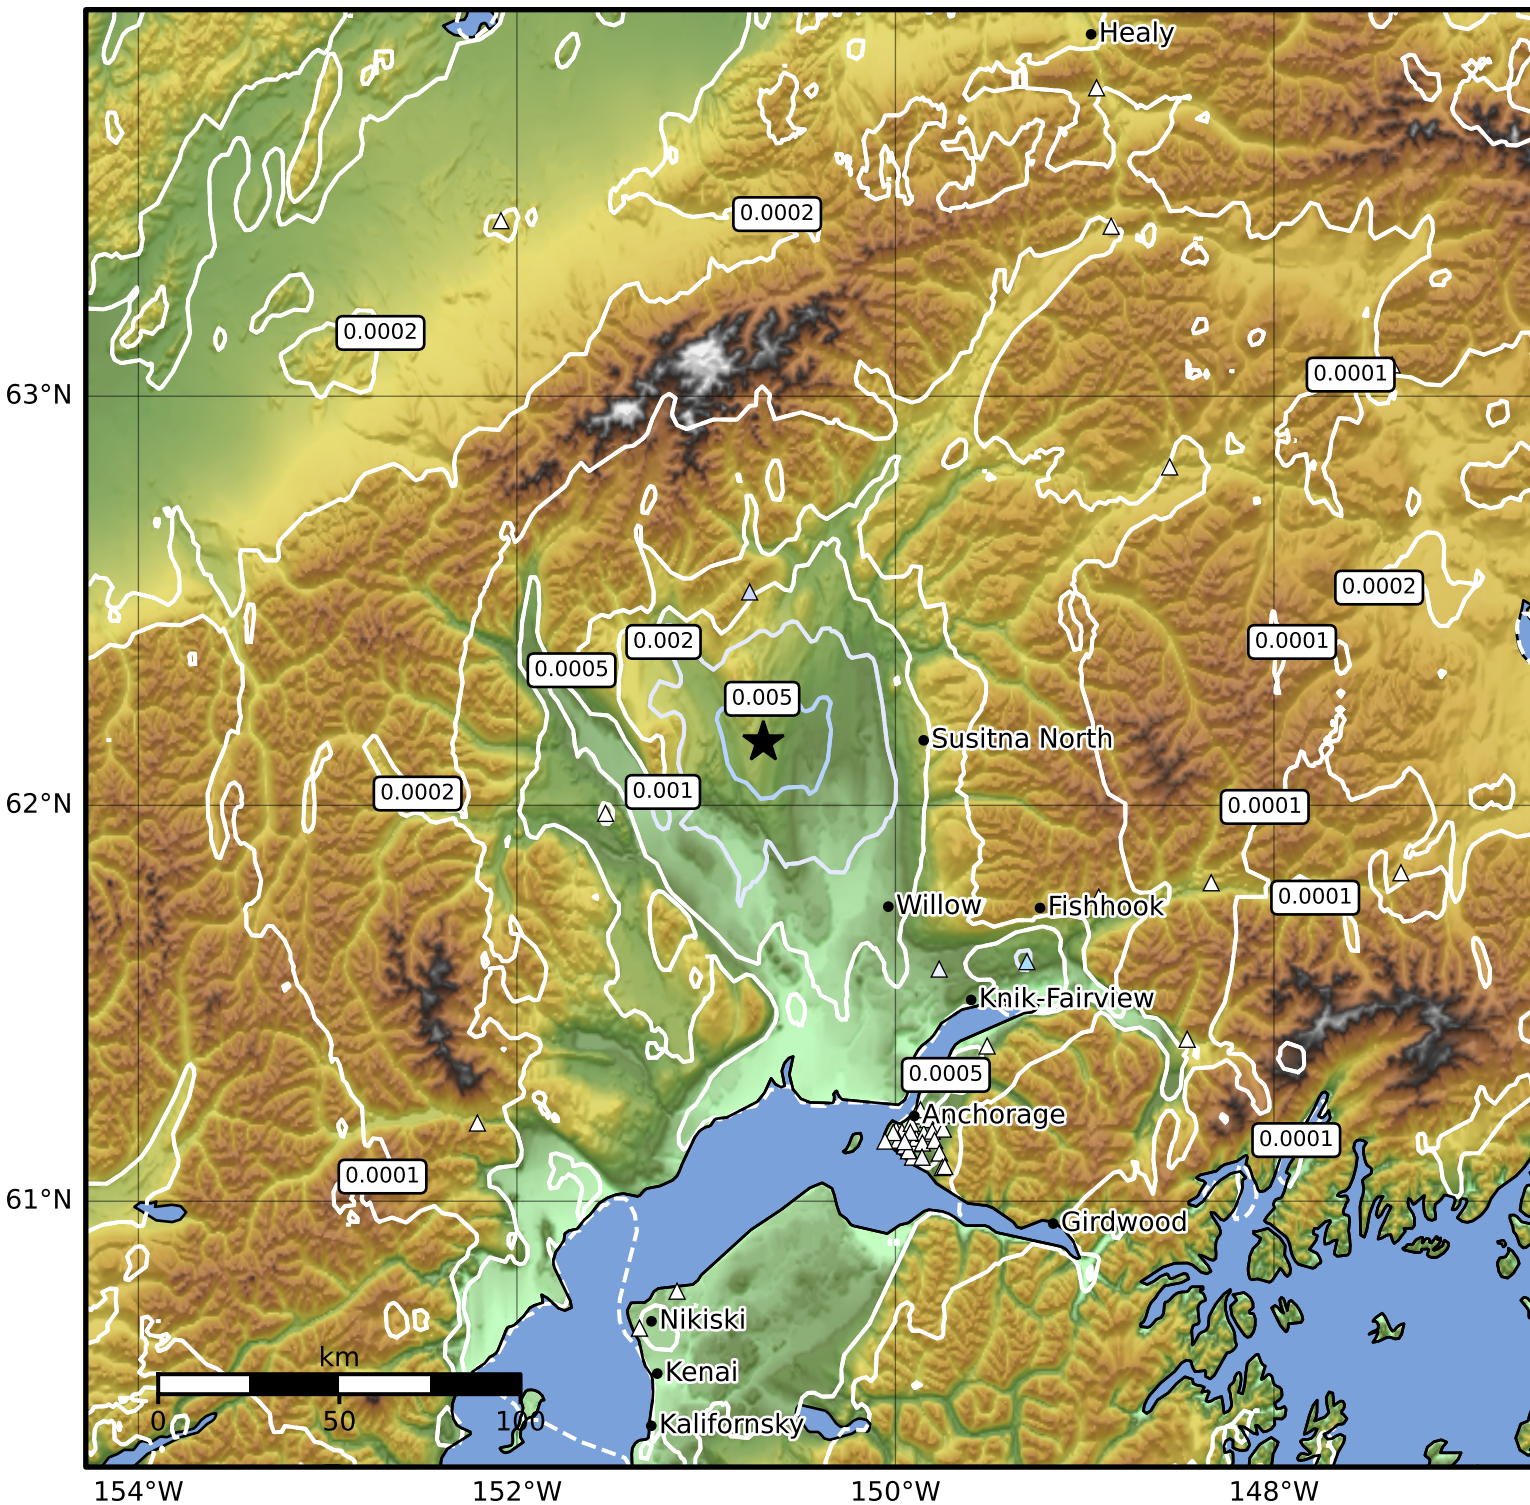

3.0 Second Peak Spectral Acceleration Map Alaska Earthquake Center
ShakeMap: 33 km (20 miles) NE of Skwentna
Jun 23, 2024 15:57:37 UTC M3.5 N62.16 W150.70 Depth: 11.0km ID:ak02481obj61

Scale based on Worden et al. (2012)

△ Seismic Instrument ○ Reported Intensity

★ Epicenter

Version 2: Processed 2024-06-23T21:06:49Z