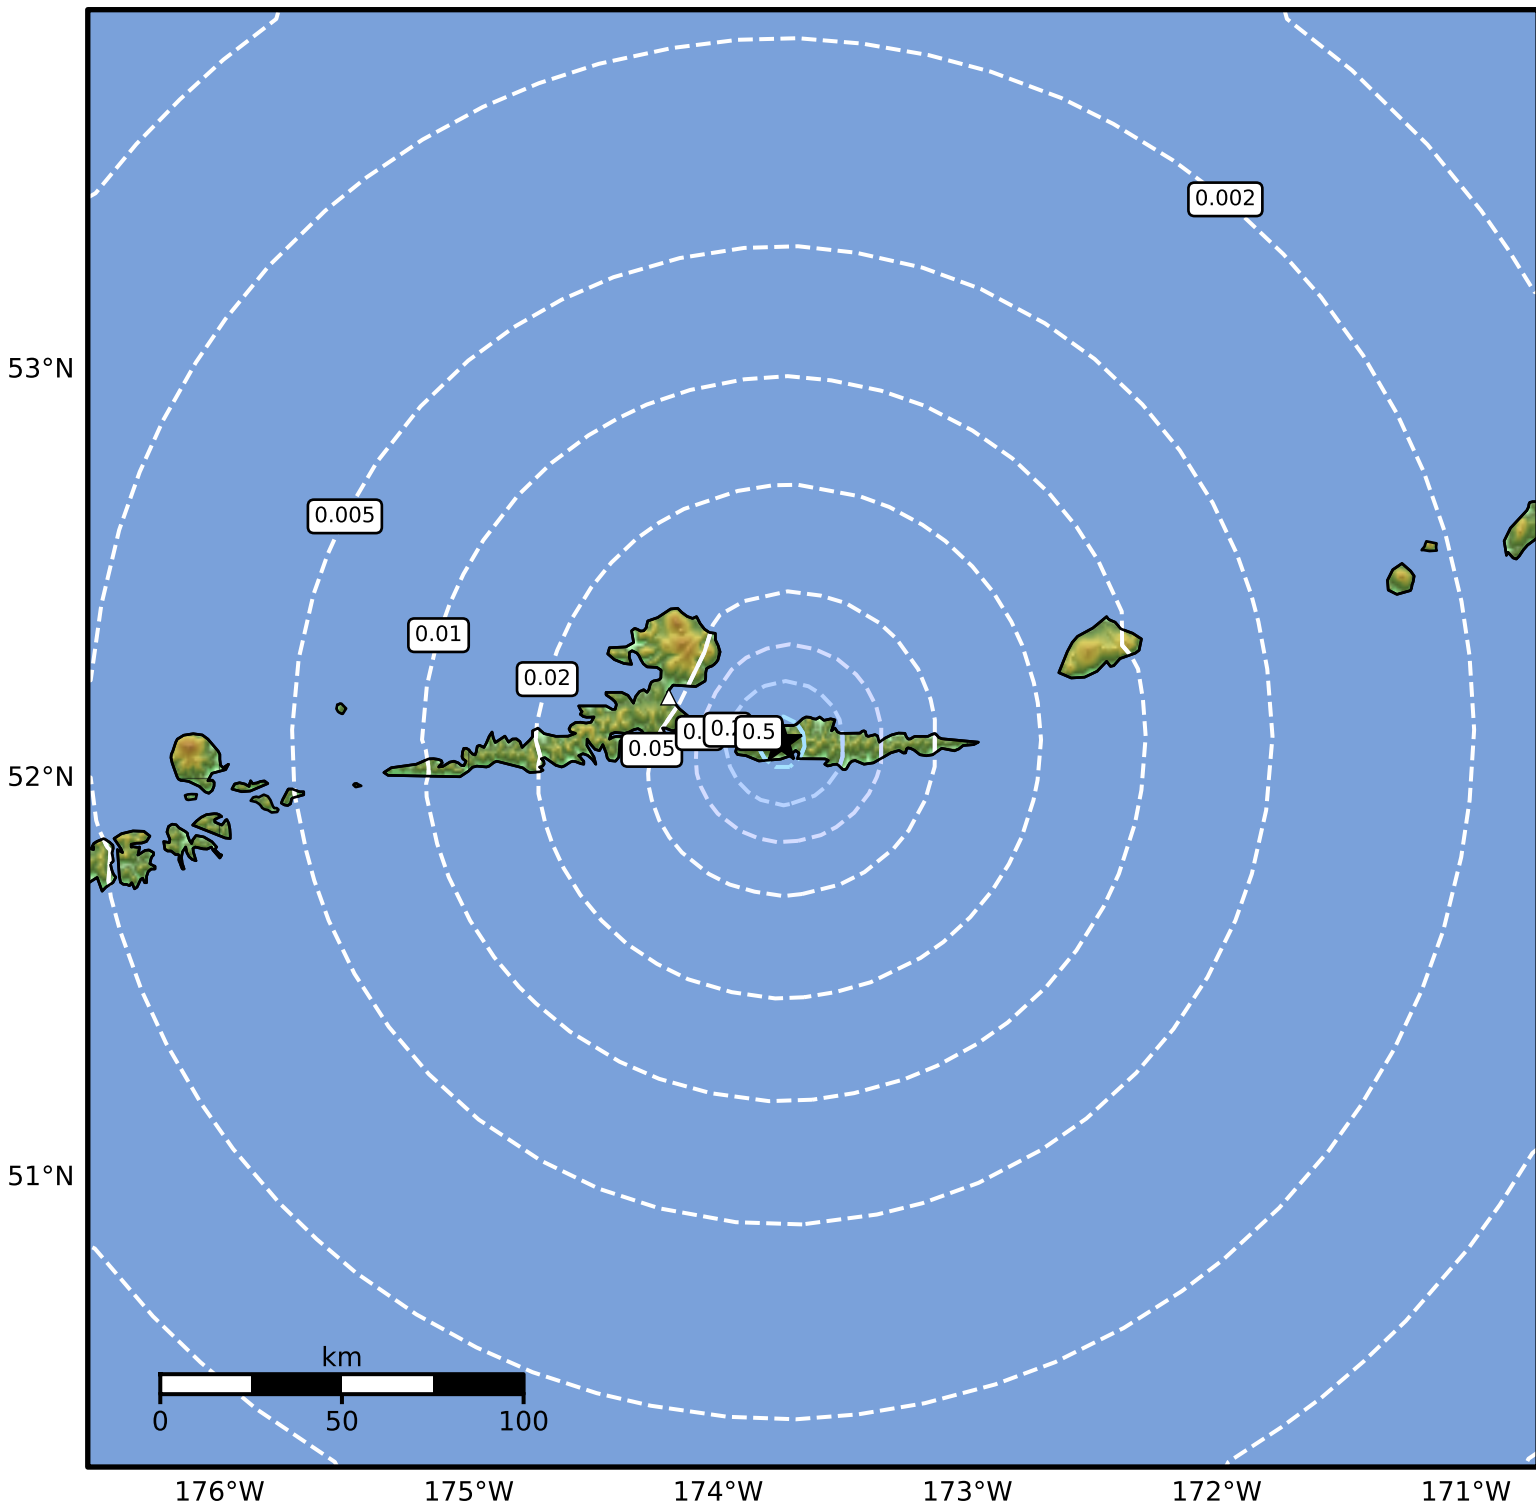

Peak Ground Acceleration Map Alaska Earthquake Center  
ShakeMap: 33 km (20 miles) ESE of Atka  
Jun 23, 2024 16:19:21 UTC M3.5 N52.09 W173.75 Depth: 7.3km ID:ak02481oorw2

PGA (%g)	0.1	0.2	0.5	1	2	5	10	20	50	100	200
----------	-----	-----	-----	---	---	---	----	----	----	-----	-----

Scale based on Worden et al. (2012)

Version 1: Processed 2024-06-23T21:13:04Z

△ Seismic Instrument ○ Reported Intensity

★ Epicenter