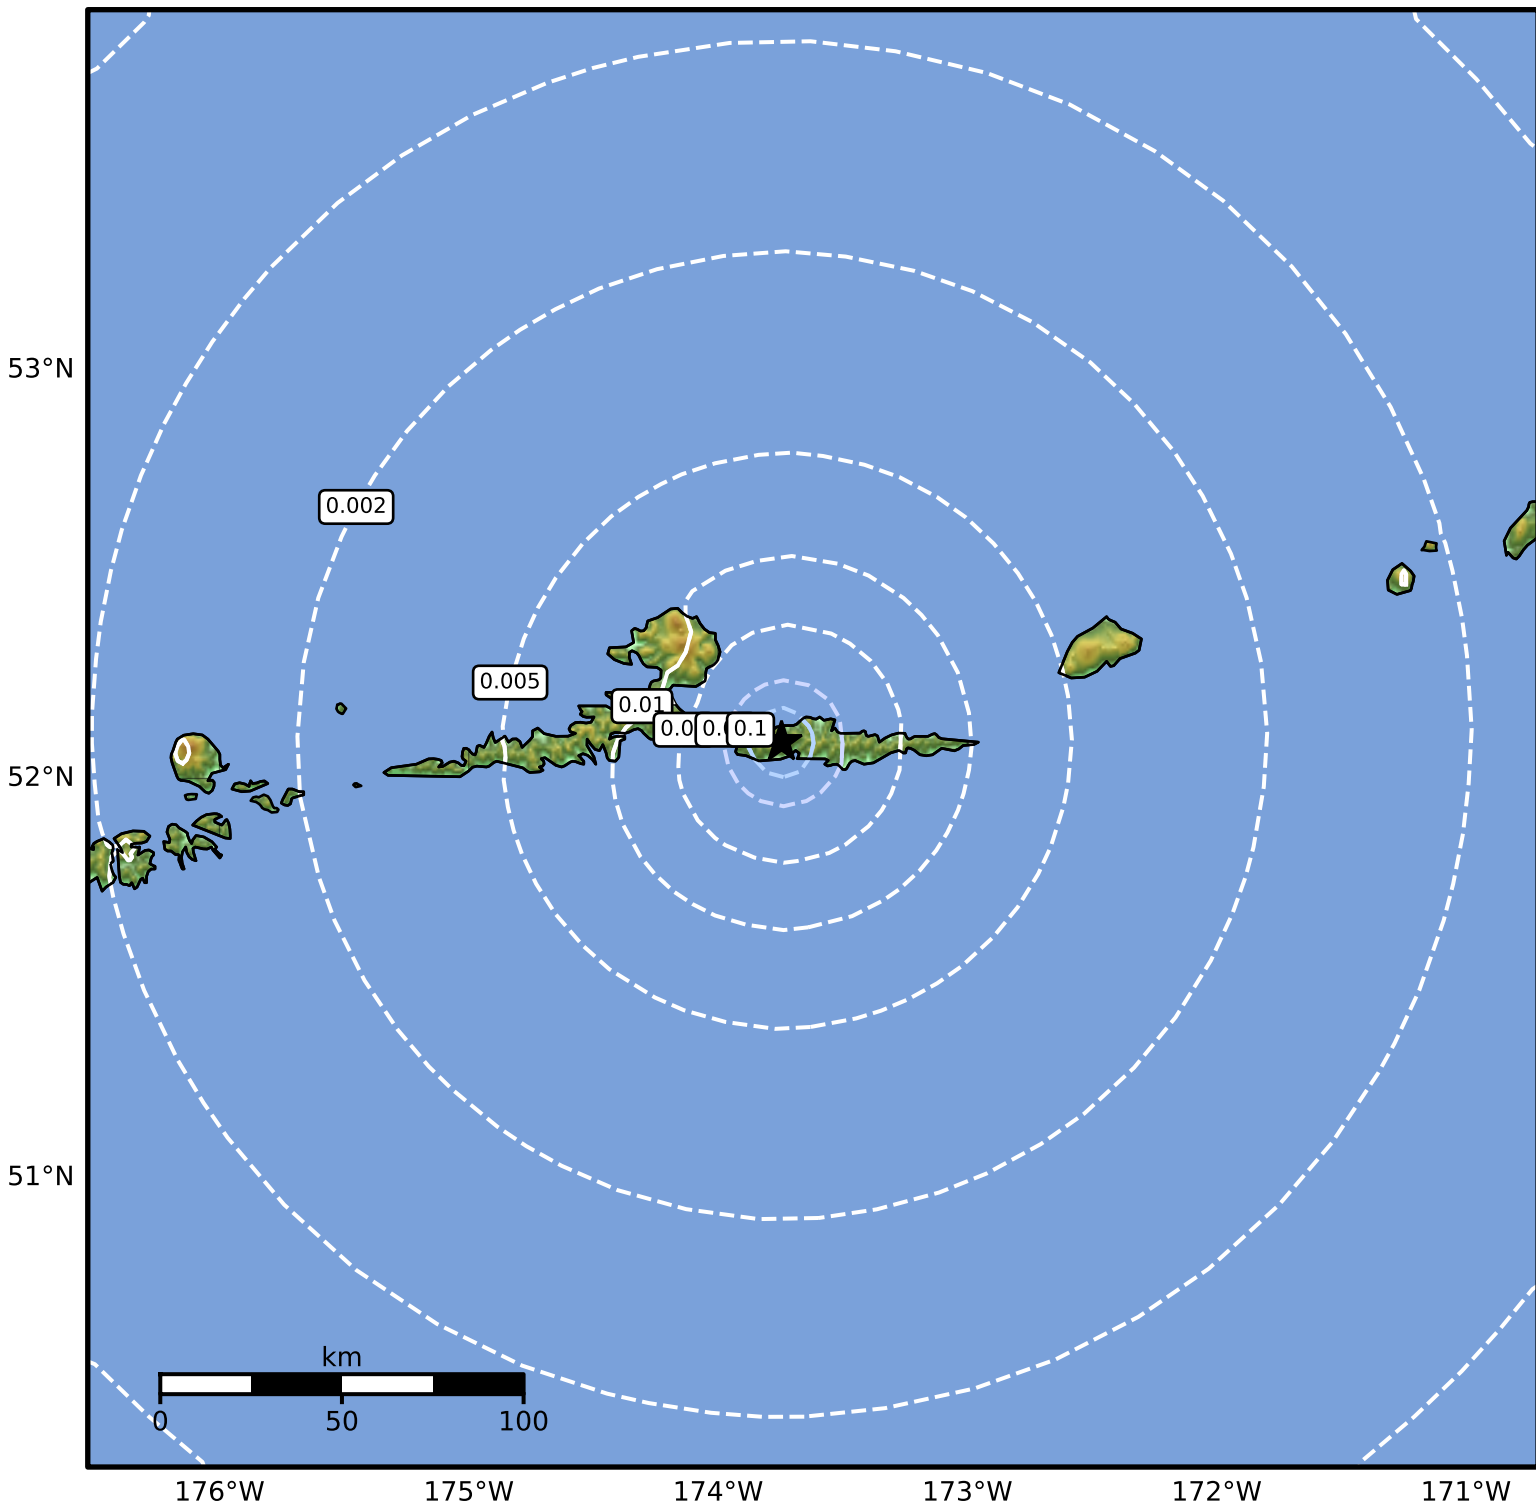

Peak Ground Velocity Map Alaska Earthquake Center
ShakeMap: 33 km (20 miles) ESE of Atka
Jun 23, 2024 16:19:21 UTC M3.5 N52.09 W173.75 Depth: 7.3km ID:ak02481oorw2

PGV (cm/s)	0.1	0.2	0.5	1	2	5	10	20	50	100	200
------------	-----	-----	-----	---	---	---	----	----	----	-----	-----

Scale based on Worden et al. (2012)

Version 1: Processed 2024-06-23T21:13:04Z

△ Seismic Instrument ○ Reported Intensity

★ Epicenter