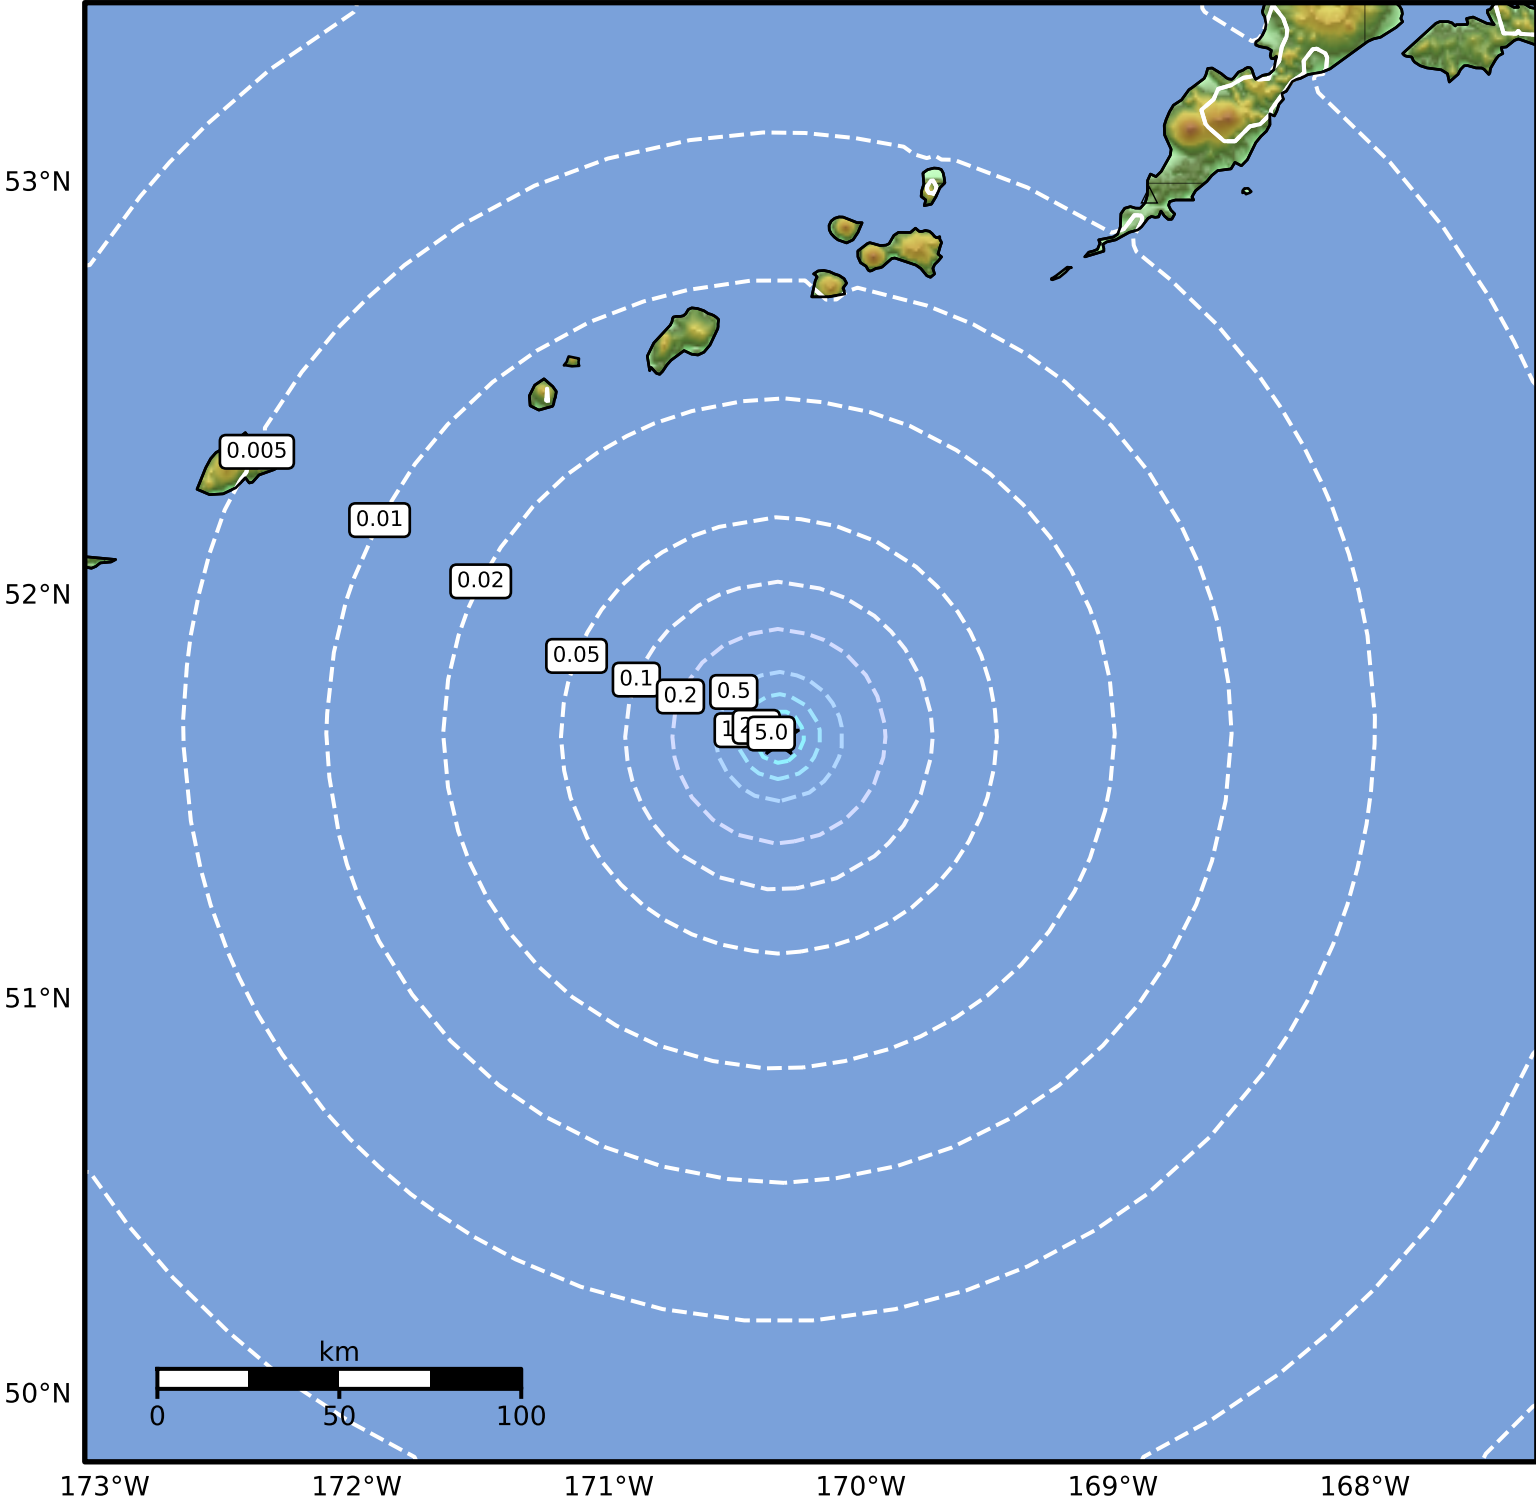

0.3 Second Peak Spectral Acceleration Map Alaska Earthquake Center
 ShakeMap: 138 km (86 miles) ESE of Amukta Pass
 Jun 25, 2024 03:27:13 UTC M3.5 N51.65 W170.32 Depth: 0.4km ID:ak02484s2jkr

SA(0.3) (%g)	0.1	0.2	0.5	1	2	5	10	20	50	100	200
---------------------	------------	------------	------------	----------	----------	----------	-----------	-----------	-----------	------------	------------

Scale based on Worden et al. (2012)

Version 1: Processed 2024-06-25T03:32:01Z

△ Seismic Instrument

○ Reported Intensity

★ Epicenter