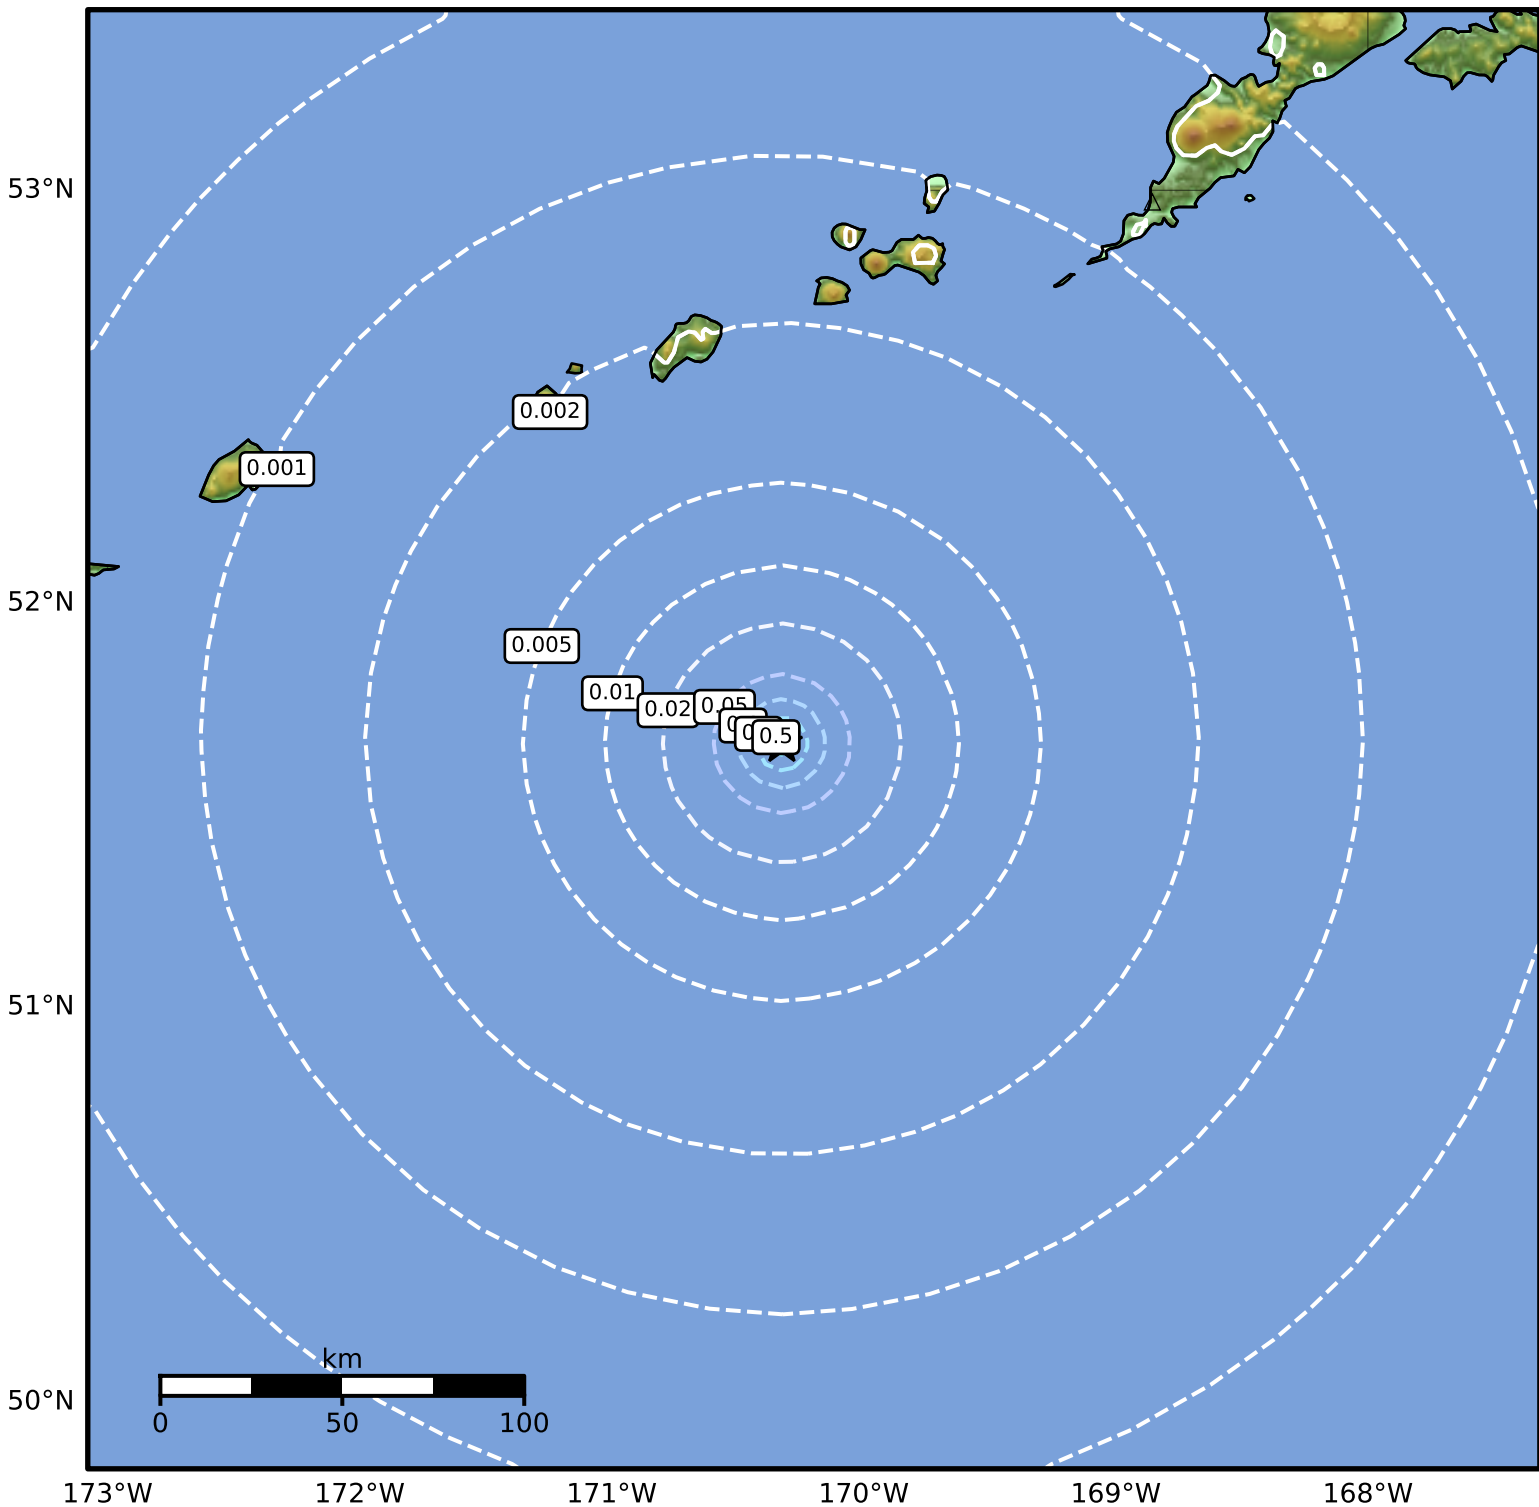

1.0 Second Peak Spectral Acceleration Map Alaska Earthquake Center
 ShakeMap: 138 km (86 miles) ESE of Amukta Pass
 Jun 25, 2024 03:27:13 UTC M3.5 N51.65 W170.32 Depth: 0.4km ID:ak02484s2jkr

SA(1.0) (%g)	0.1	0.2	0.5	1	2	5	10	20	50	100	200
--------------	-----	-----	-----	---	---	---	----	----	----	-----	-----

Scale based on Worden et al. (2012)

Version 1: Processed 2024-06-25T03:32:01Z

△ Seismic Instrument ○ Reported Intensity

★ Epicenter