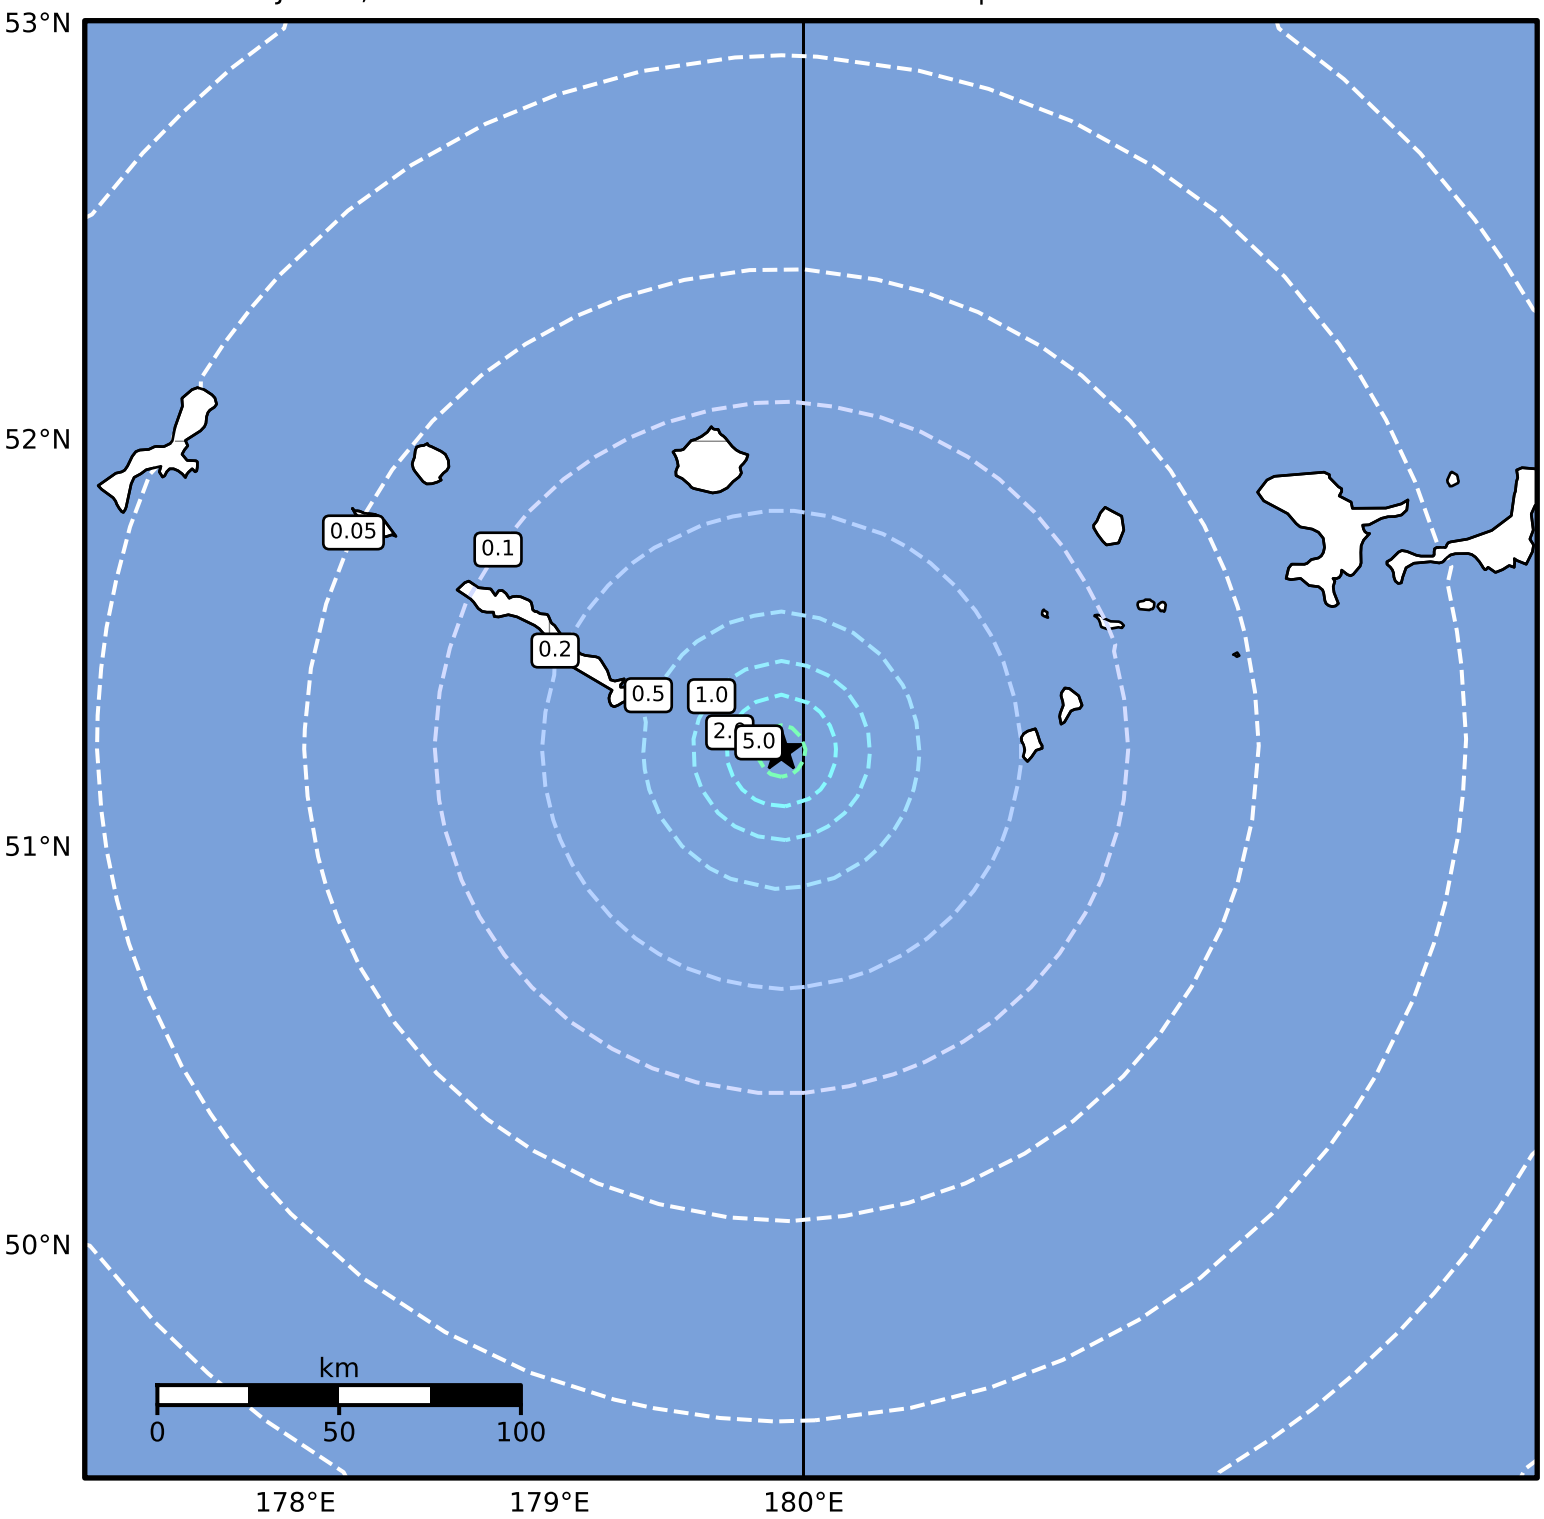

Peak Ground Acceleration Map Alaska Earthquake Center
 ShakeMap: 71 km (44 miles) ESE of Amchitka
 Jun 26, 2024 03:20:11 UTC M4.4 N51.24 E179.91 Depth: 2.7km ID:ak02486fke0t

PGA (%g)	0.1	0.2	0.5	1	2	5	10	20	50	100	200

Scale based on Worden et al. (2012)

Version 2: Processed 2024-06-26T05:16:22Z

△ Seismic Instrument ○ Reported Intensity ★ Epicenter