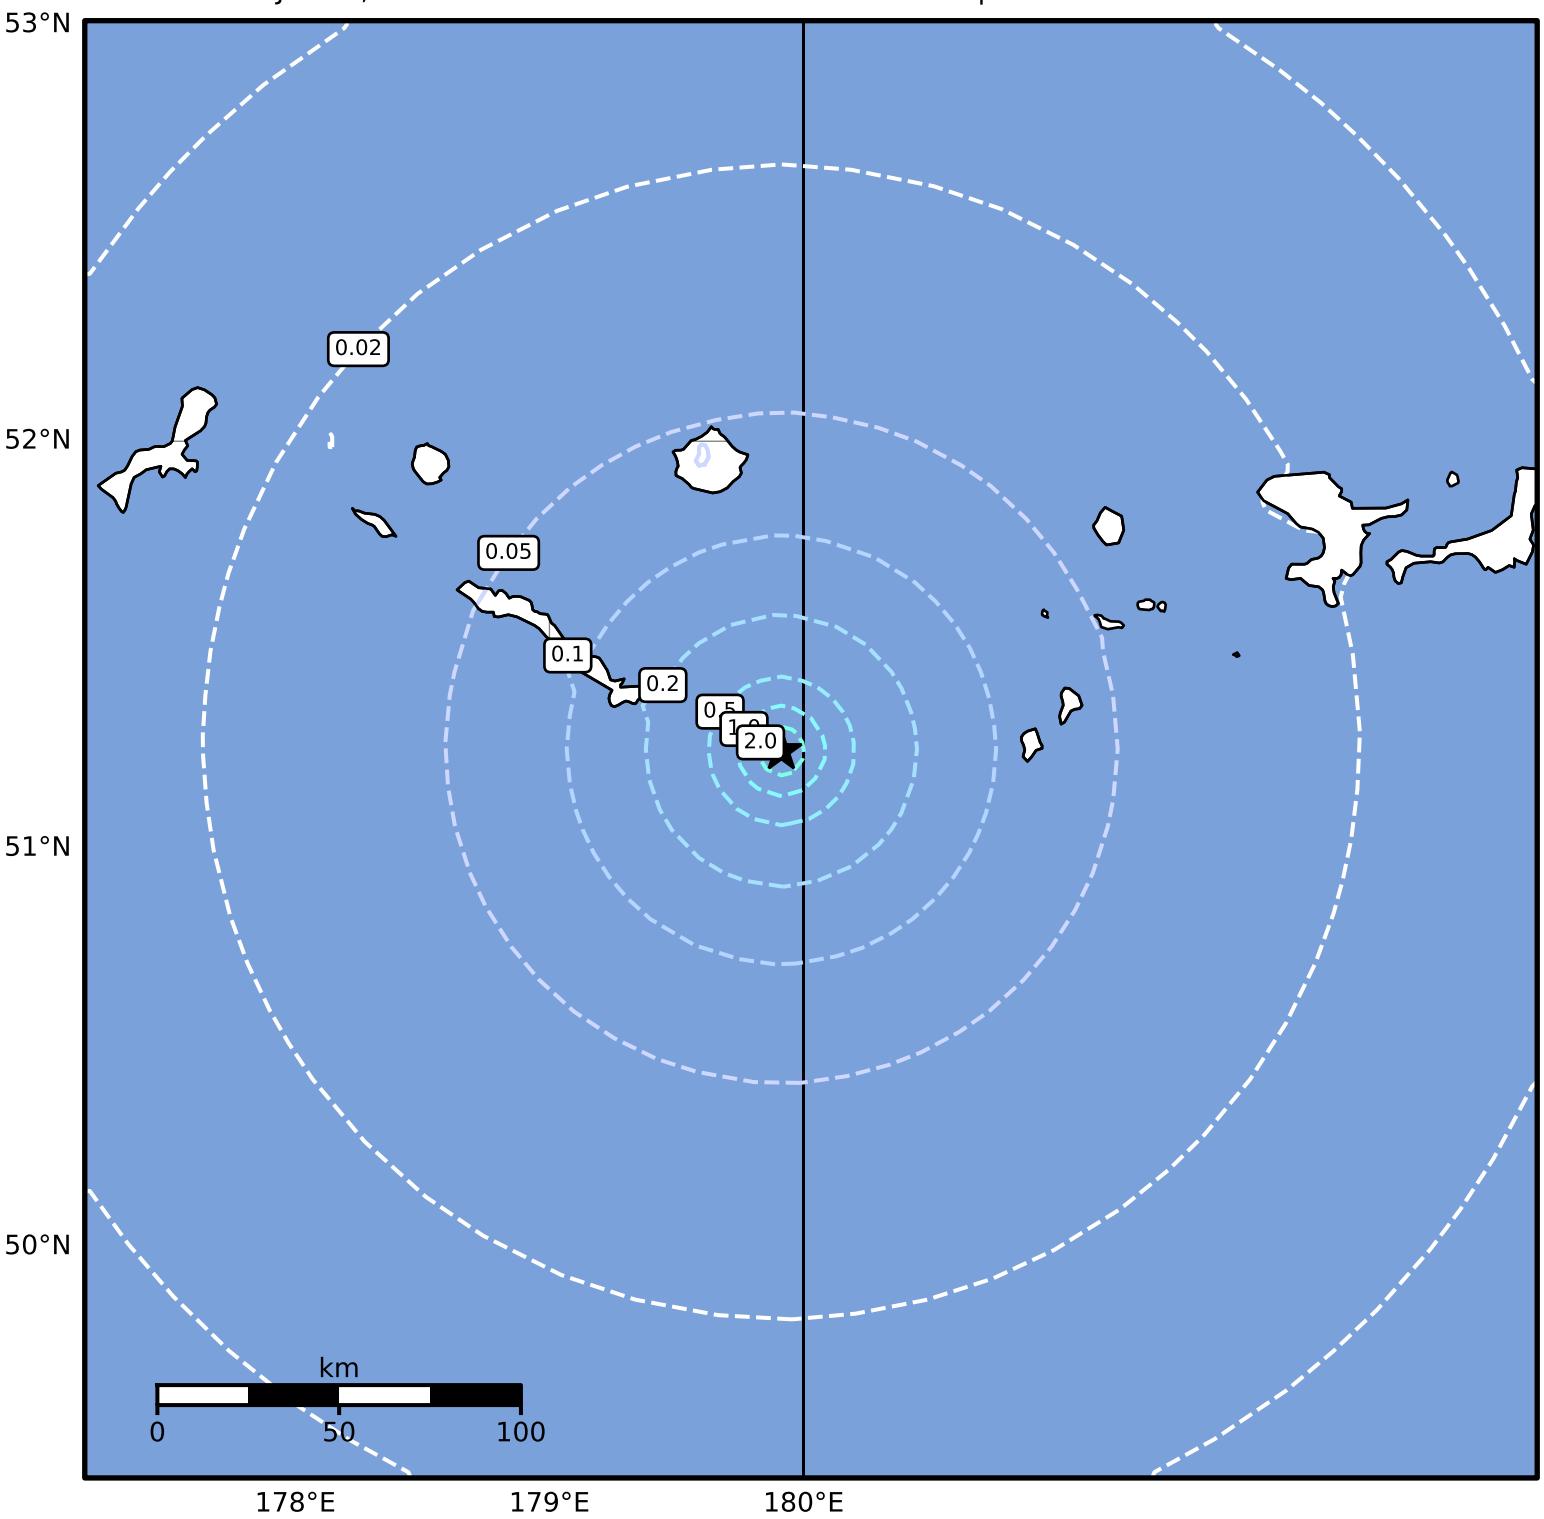

Peak Ground Velocity Map Alaska Earthquake Center
ShakeMap: 71 km (44 miles) ESE of Amchitka
Jun 26, 2024 03:20:11 UTC M4.4 N51.24 E179.91 Depth: 2.7km ID:ak02486fke0t

PGV (cm/s)	0.1	0.2	0.5	1	2	5	10	20	50	100	200
-------------------	------------	------------	------------	----------	----------	----------	-----------	-----------	-----------	------------	------------

Scale based on Worden et al. (2012)

Version 2: Processed 2024-06-26T05:16:22Z

△ Seismic Instrument ○ Reported Intensity

★ Epicenter