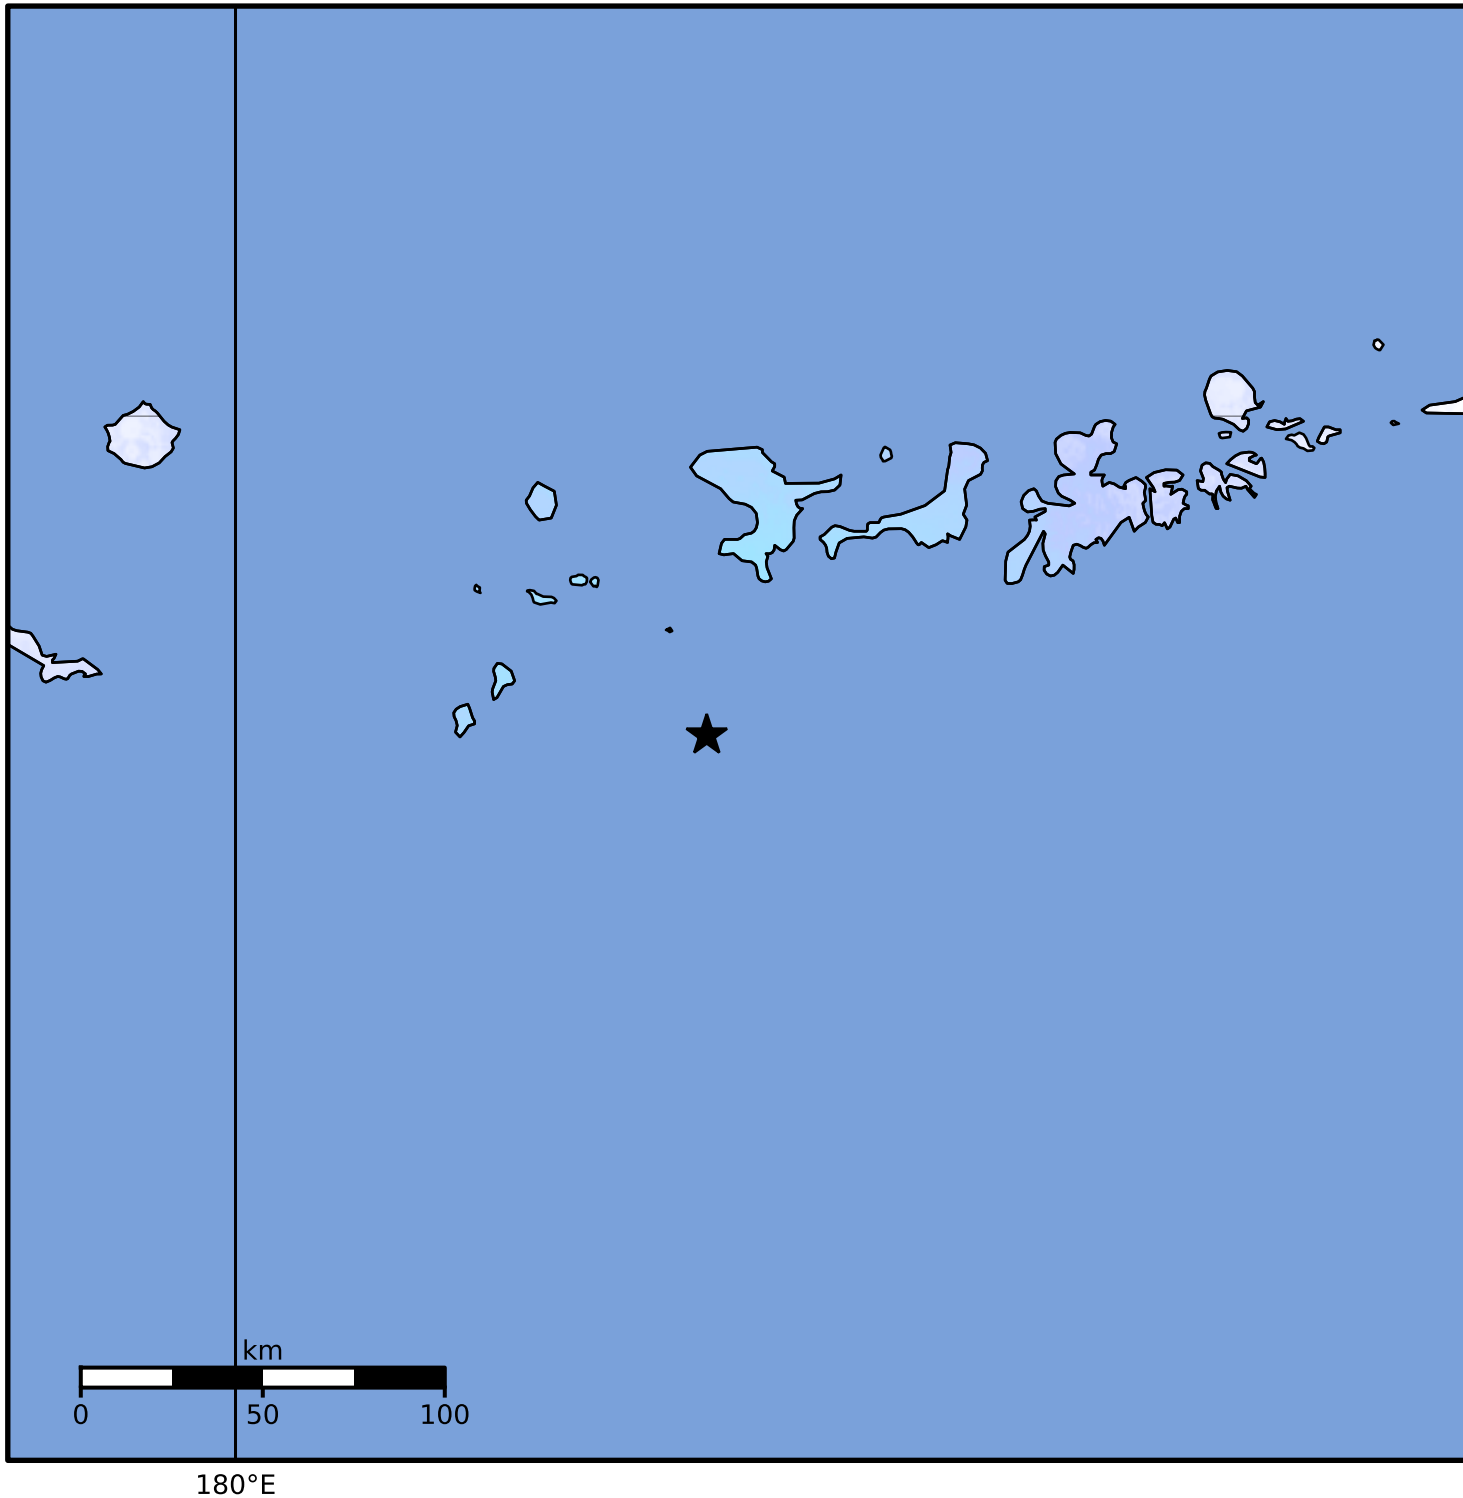

Macroseismic Intensity Map Alaska Earthquake Center
 ShakeMap: 126 km (78 miles) SW of Adak
 Jun 26, 2024 08:42:42 UTC M4.7 N51.22 W178.15 Depth: 25.5km ID:ak02486ioc4h

SHAKING	Not felt	Weak	Light	Moderate	Strong	Very strong	Severe	Violent	Extreme
DAMAGE	None	None	None	Very light	Light	Moderate	Moderate/heavy	Heavy	Very heavy
PGA(%g)	<0.0464	0.297	2.76	6.2	11.5	21.5	40.1	74.7	>139
PGV(cm/s)	<0.0215	0.135	1.41	4.65	9.64	20	41.4	85.8	>178
INTENSITY	I	II-III	IV	V	VI	VII	VIII	IX	X+

Scale based on Worden et al. (2012)

Version 2: Processed 2024-06-26T14:44:37Z

△ Seismic Instrument ○ Reported Intensity

★ Epicenter