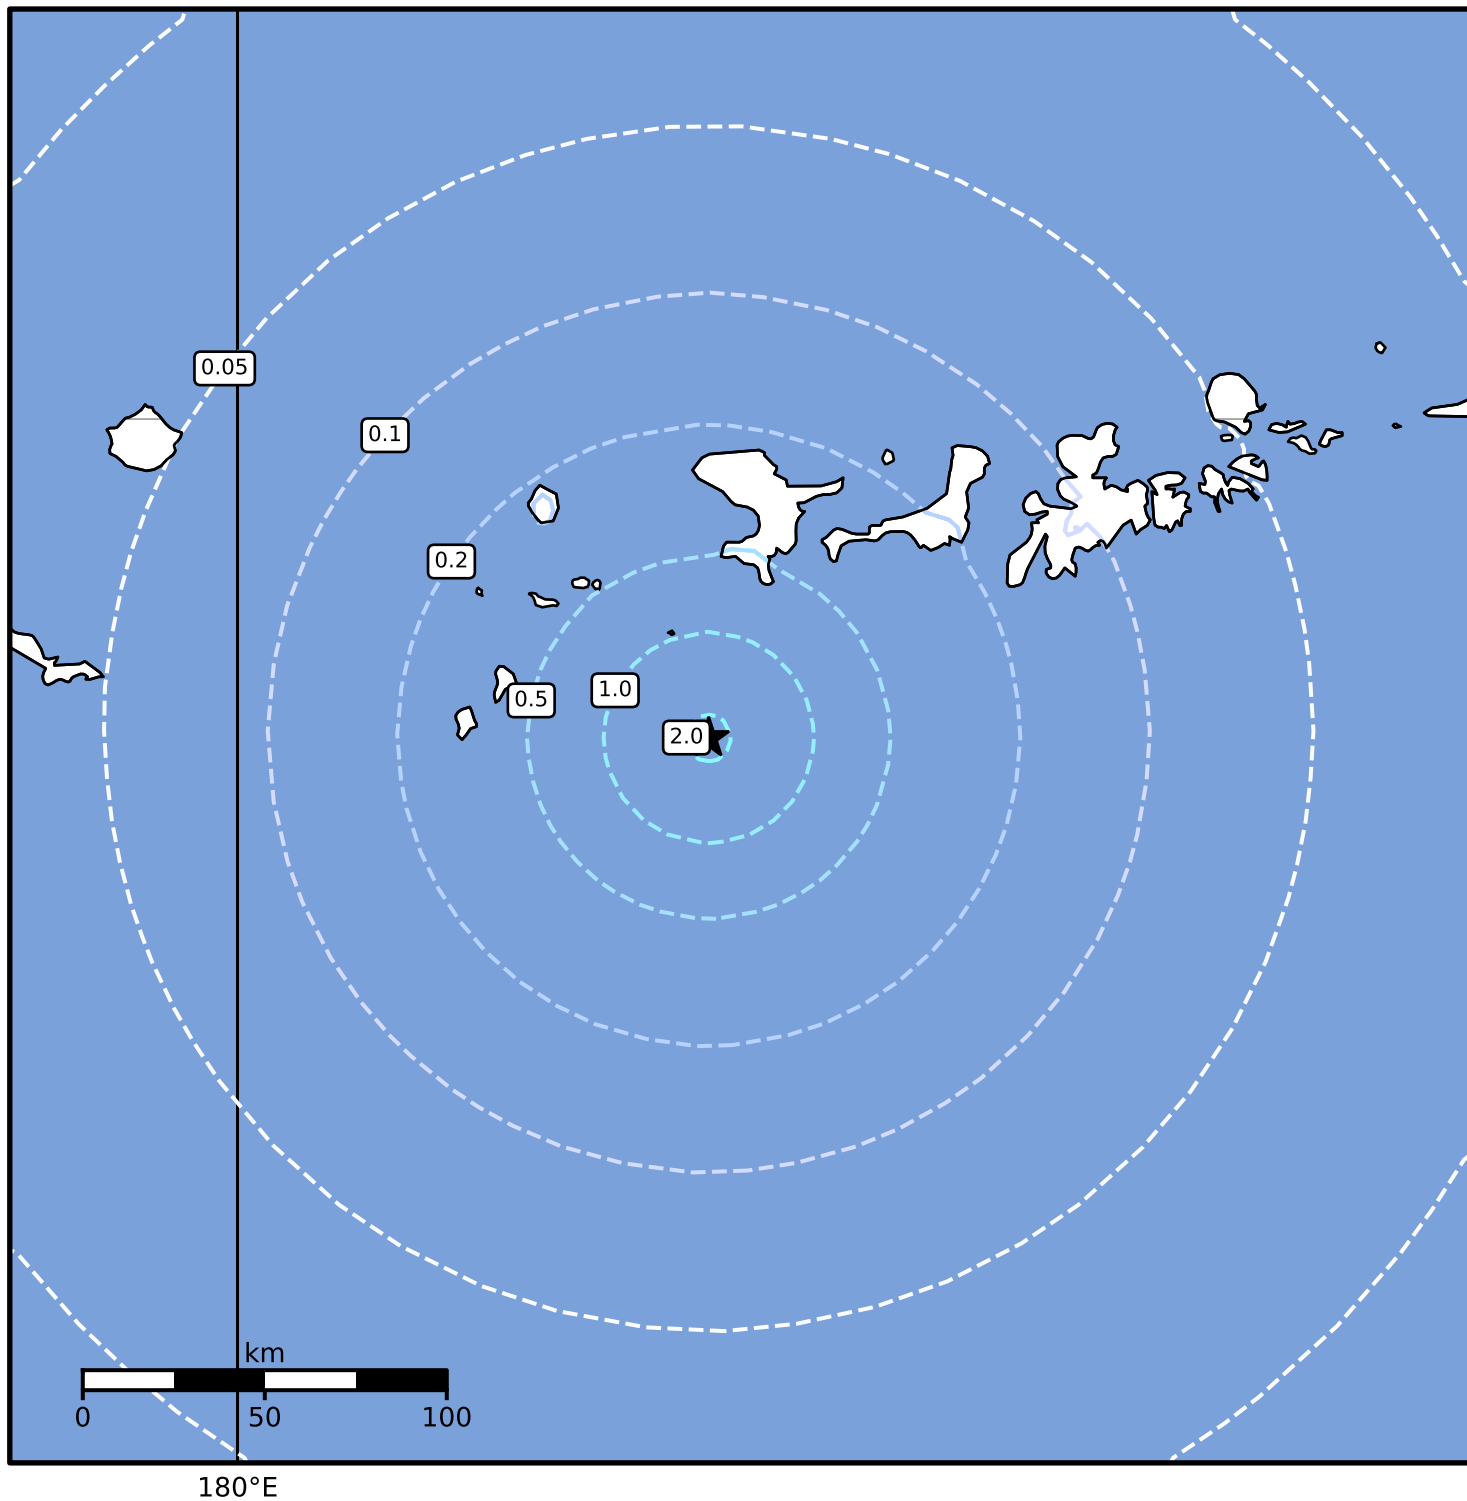

Peak Ground Acceleration Map Alaska Earthquake Center
 ShakeMap: 126 km (78 miles) SW of Adak
 Jun 26, 2024 08:42:42 UTC M4.7 N51.22 W178.15 Depth: 25.5km ID:ak02486ioc4h

PGA (%g)	0.1	0.2	0.5	1	2	5	10	20	50	100	200
----------	-----	-----	-----	---	---	---	----	----	----	-----	-----

Scale based on Worden et al. (2012)

Version 2: Processed 2024-06-26T14:44:37Z

△ Seismic Instrument ○ Reported Intensity

★ Epicenter