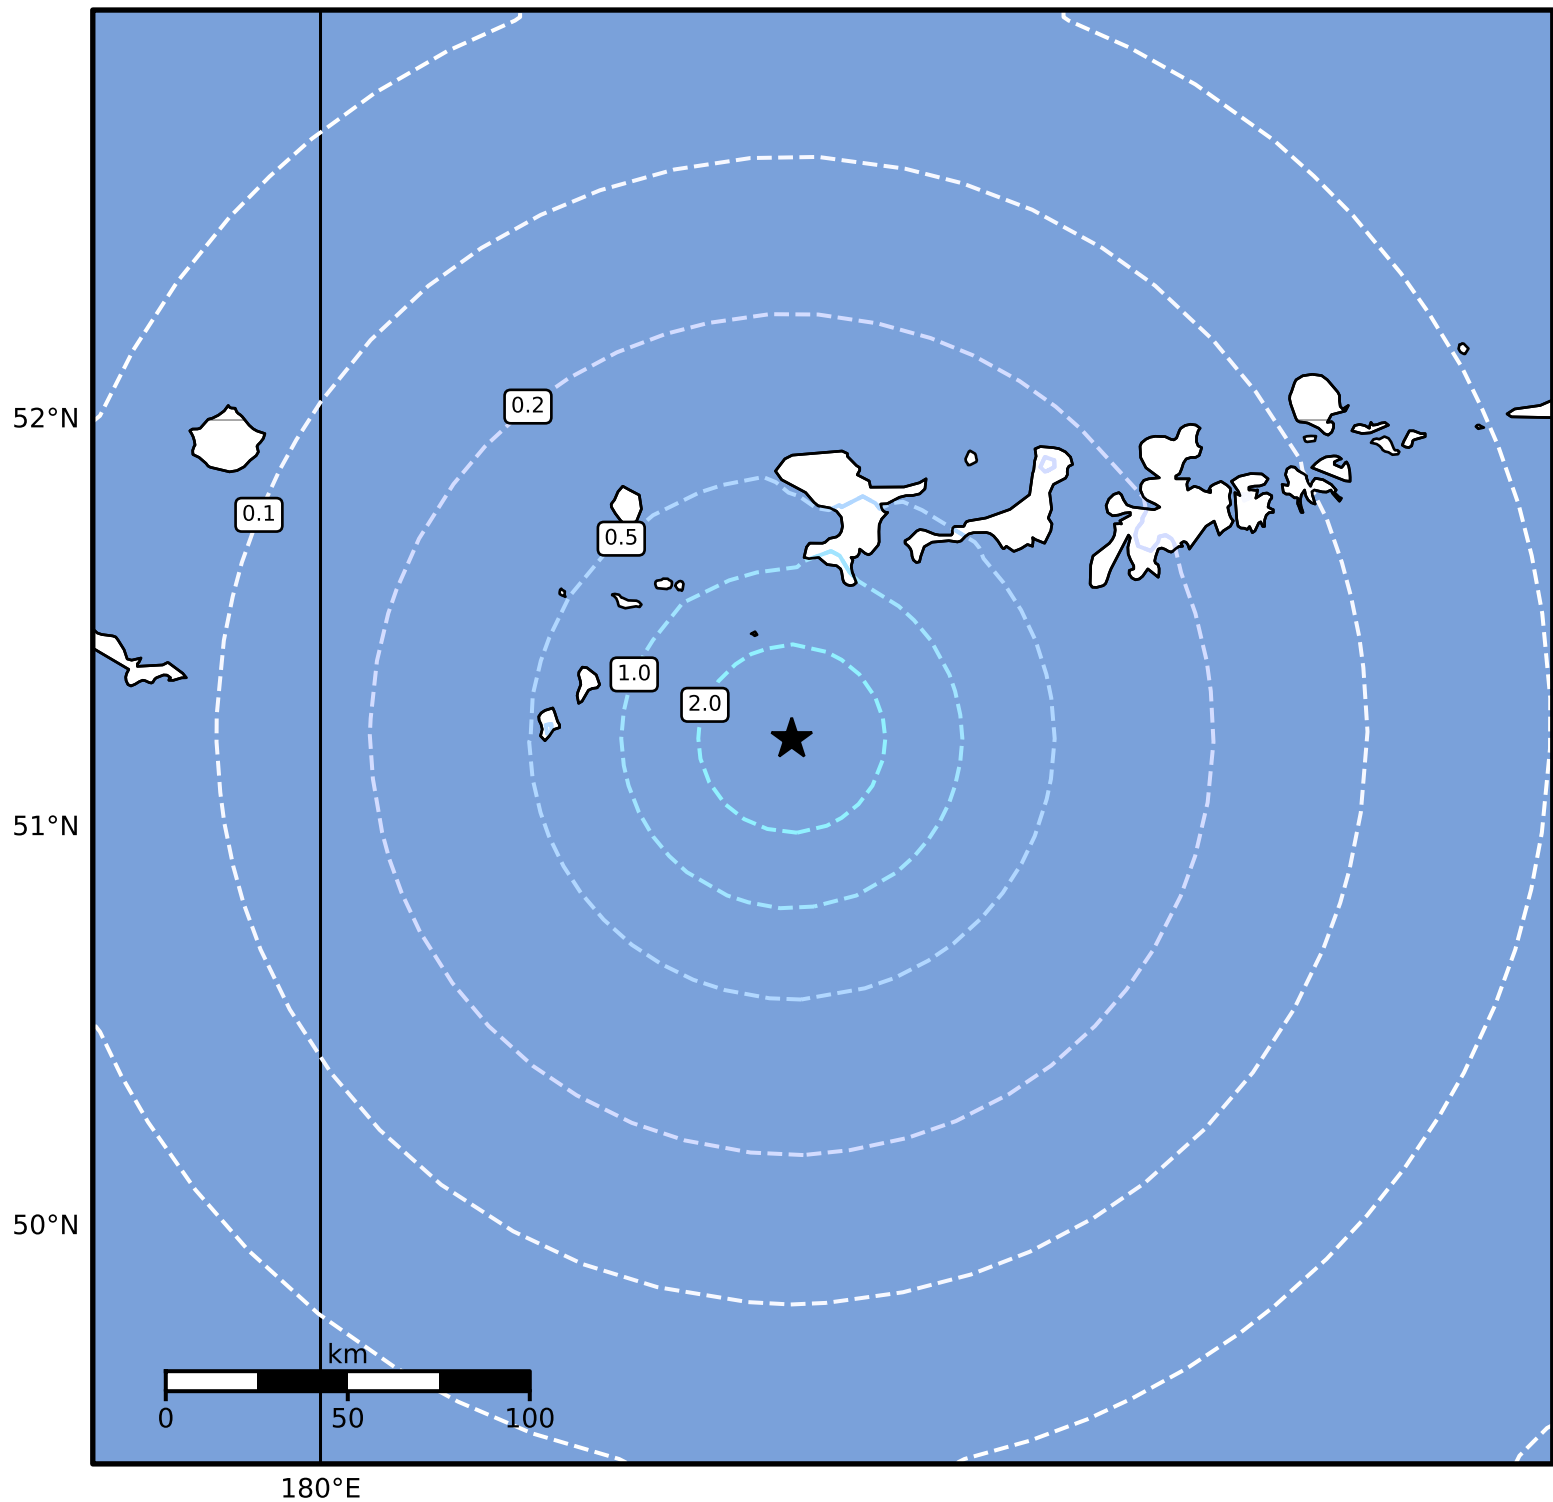

0.3 Second Peak Spectral Acceleration Map Alaska Earthquake Center
 ShakeMap: 126 km (78 miles) SW of Adak
 Jun 26, 2024 08:42:42 UTC M4.7 N51.22 W178.15 Depth: 25.5km ID:ak02486ioc4h

SA(0.3) (%g)	0.1	0.2	0.5	1	2	5	10	20	50	100	200
--------------	-----	-----	-----	---	---	---	----	----	----	-----	-----

Scale based on Worden et al. (2012)

Version 2: Processed 2024-06-26T14:44:37Z

△ Seismic Instrument ○ Reported Intensity

★ Epicenter