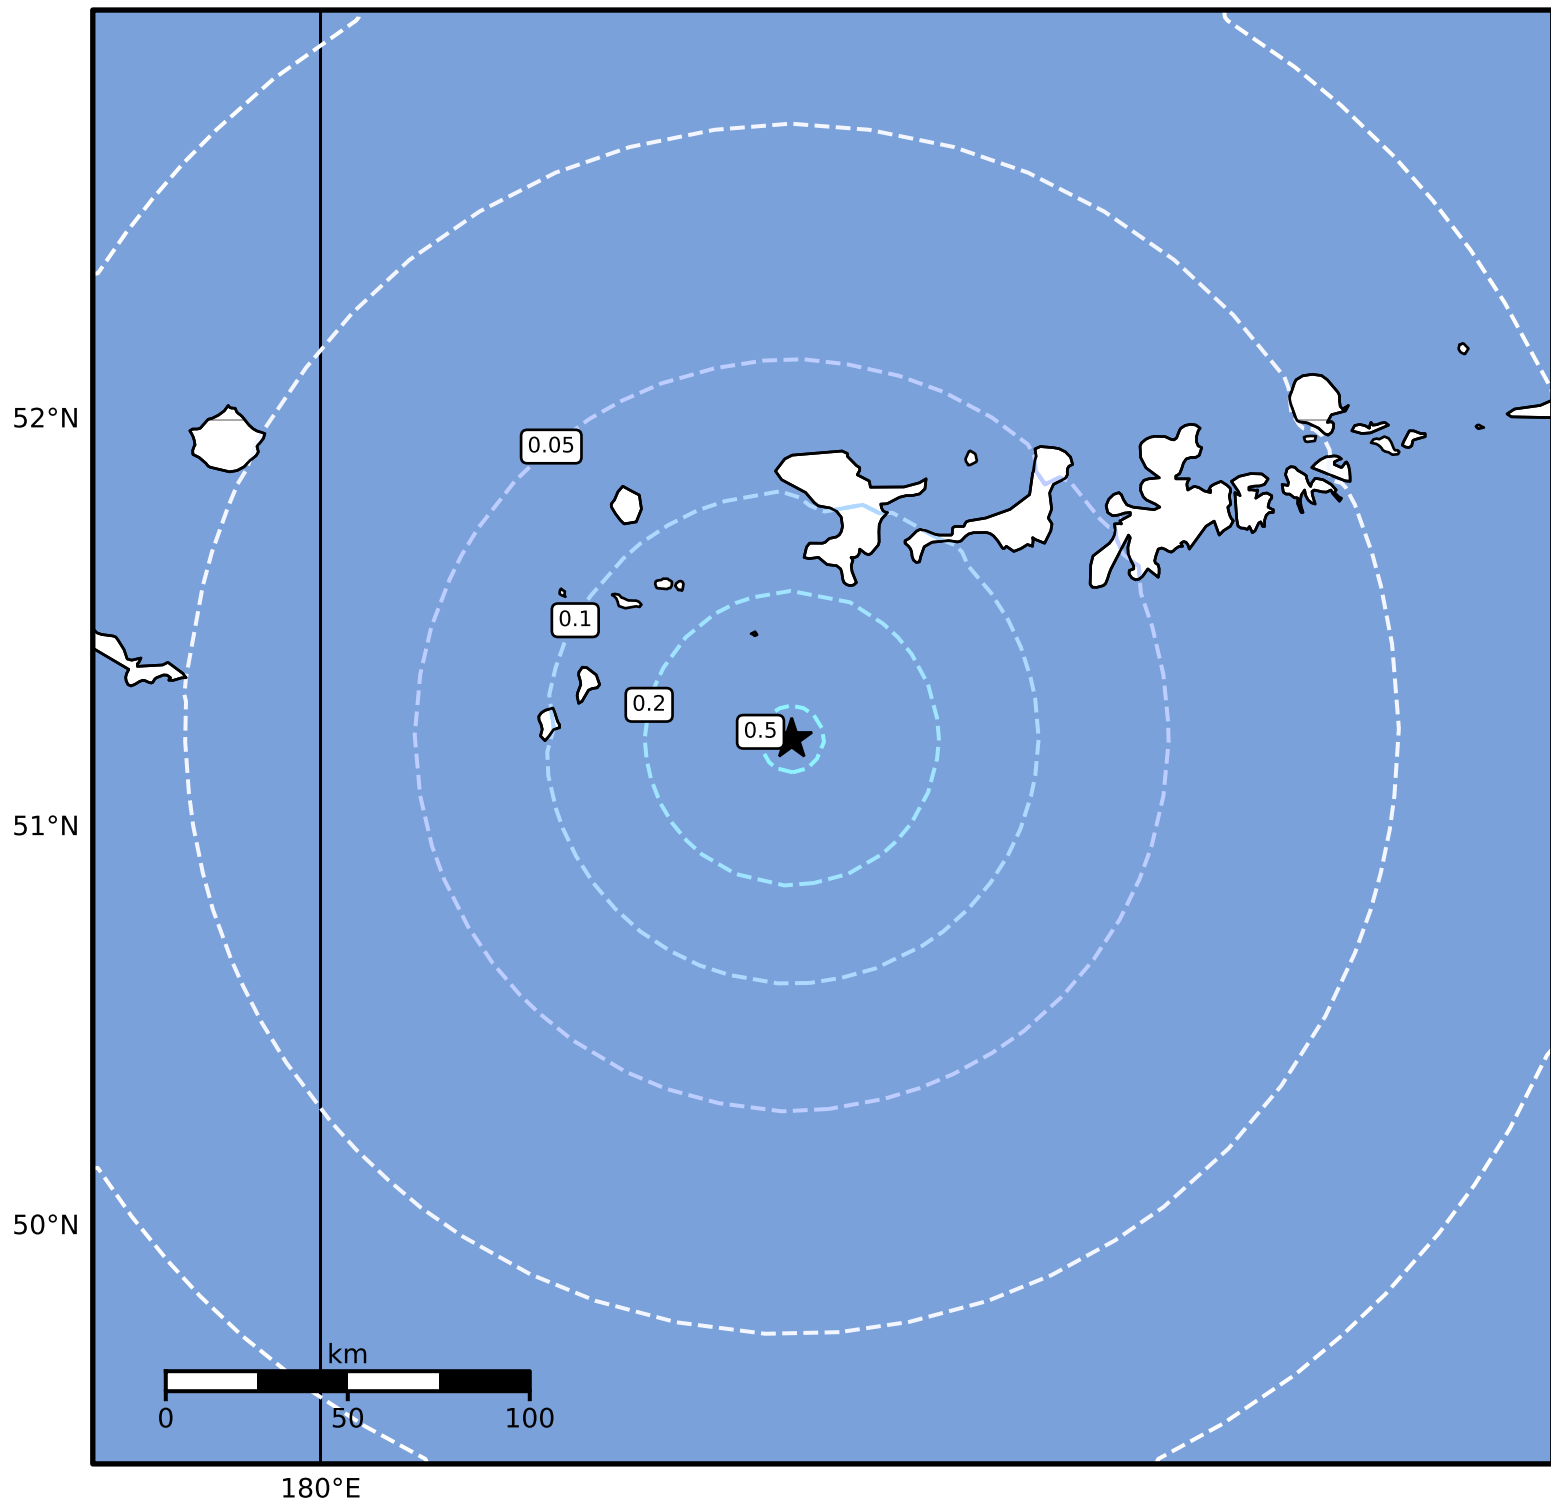

1.0 Second Peak Spectral Acceleration Map Alaska Earthquake Center  
ShakeMap: 126 km (78 miles) SW of Adak  
Jun 26, 2024 08:42:42 UTC M4.7 N51.22 W178.15 Depth: 25.5km ID:ak02486ioc4h

SA(1.0) (%g)	0.1	0.2	0.5	1	2	5	10	20	50	100	200
--------------	-----	-----	-----	---	---	---	----	----	----	-----	-----

Scale based on Worden et al. (2012)

Version 2: Processed 2024-06-26T14:44:37Z

△ Seismic Instrument ○ Reported Intensity

★ Epicenter