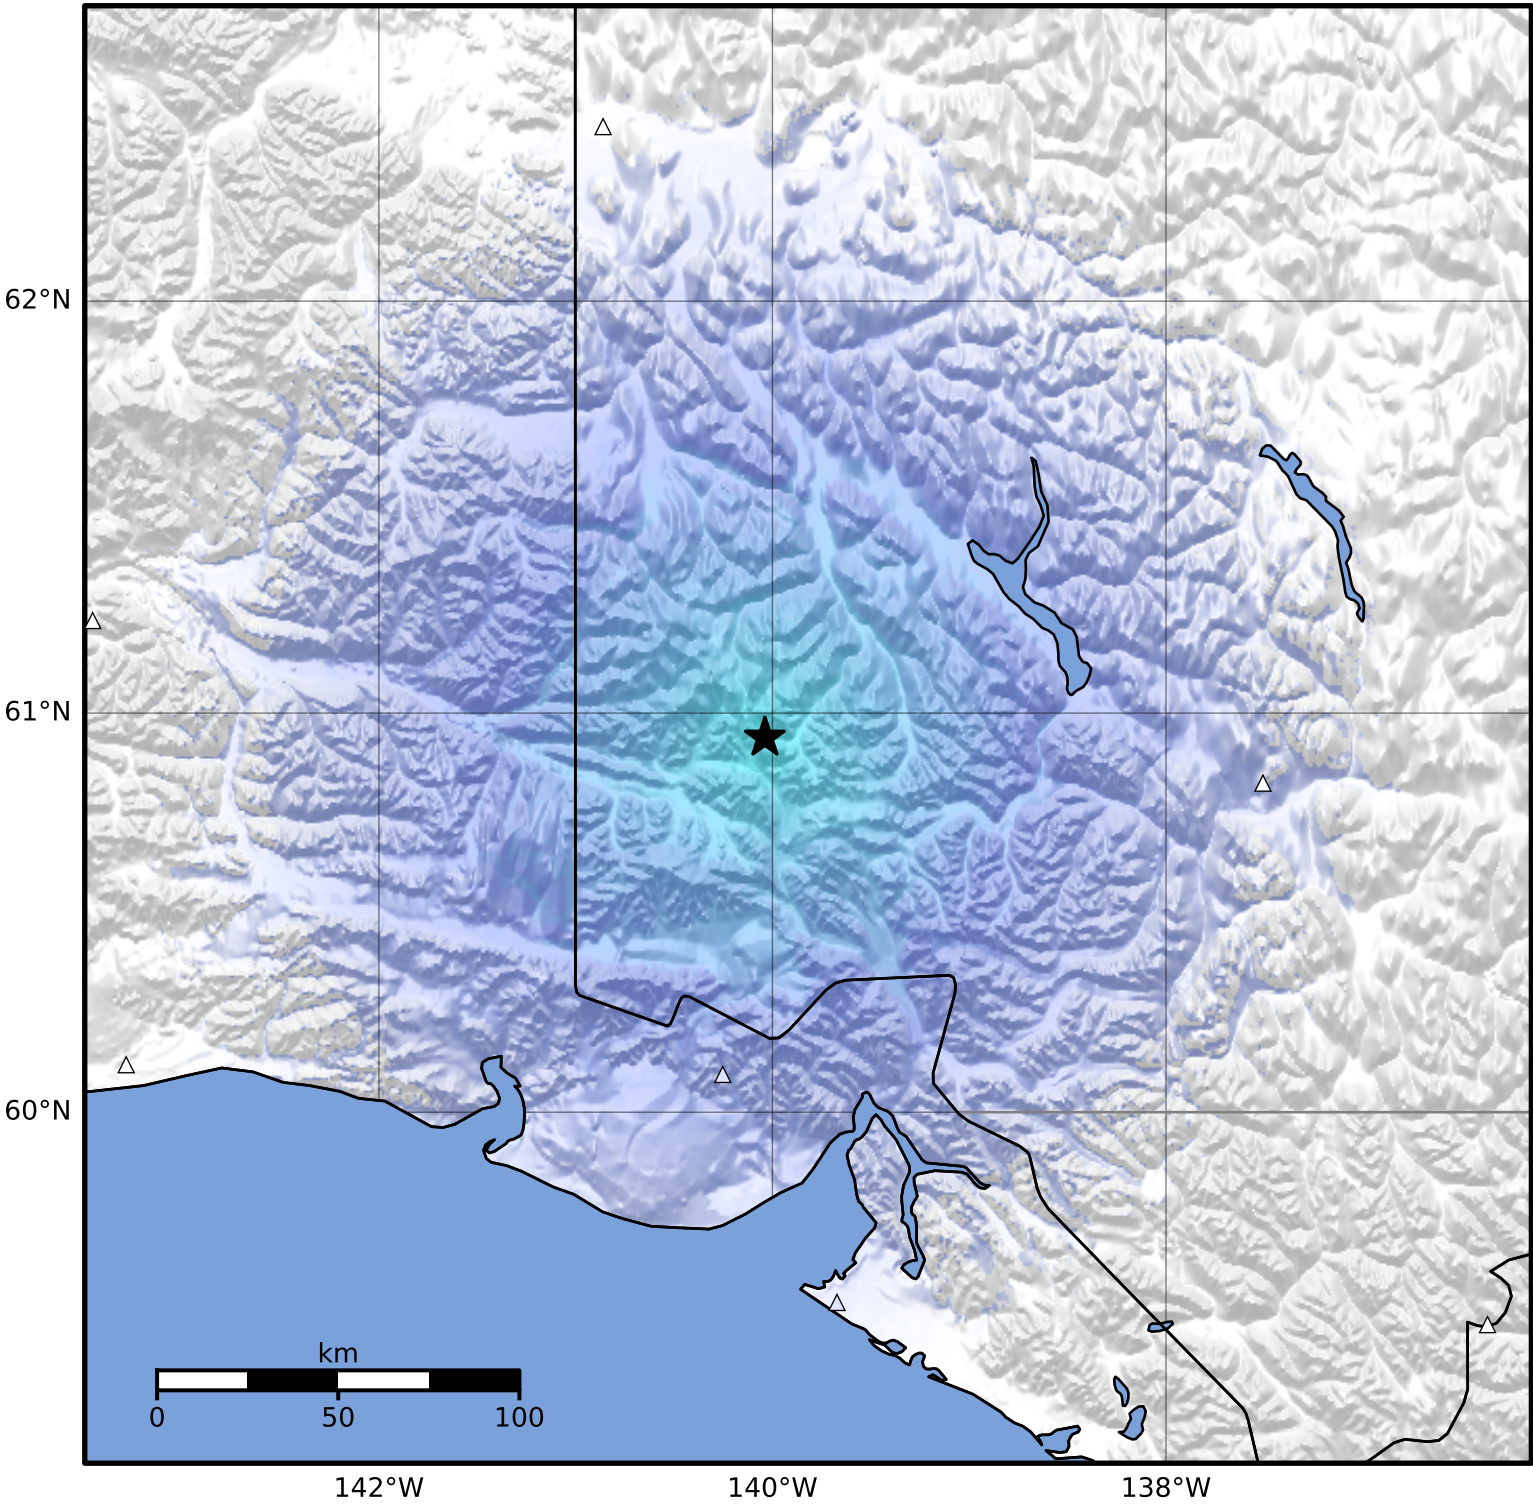

Macroseismic Intensity Map Alaska Earthquake Center
 ShakeMap: 60 km (37 miles) WSW of Burwash Landing
 Jun 27, 2024 11:37:45 UTC M4.1 N60.94 W140.04 Depth: 10.5km ID:ak024887yx33

SHAKING	Not felt	Weak	Light	Moderate	Strong	Very strong	Severe	Violent	Extreme
DAMAGE	None	None	None	Very light	Light	Moderate	Moderate/heavy	Heavy	Very heavy
PGA(%g)	<0.0464	0.297	2.76	6.2	11.5	21.5	40.1	74.7	>139
PGV(cm/s)	<0.0215	0.135	1.41	4.65	9.64	20	41.4	85.8	>178
INTENSITY	I	II-III	IV	V	VI	VII	VIII	IX	X+

Scale based on Worden et al. (2012)

Version 2: Processed 2024-06-27T11:57:29Z

△ Seismic Instrument ○ Reported Intensity

★ Epicenter