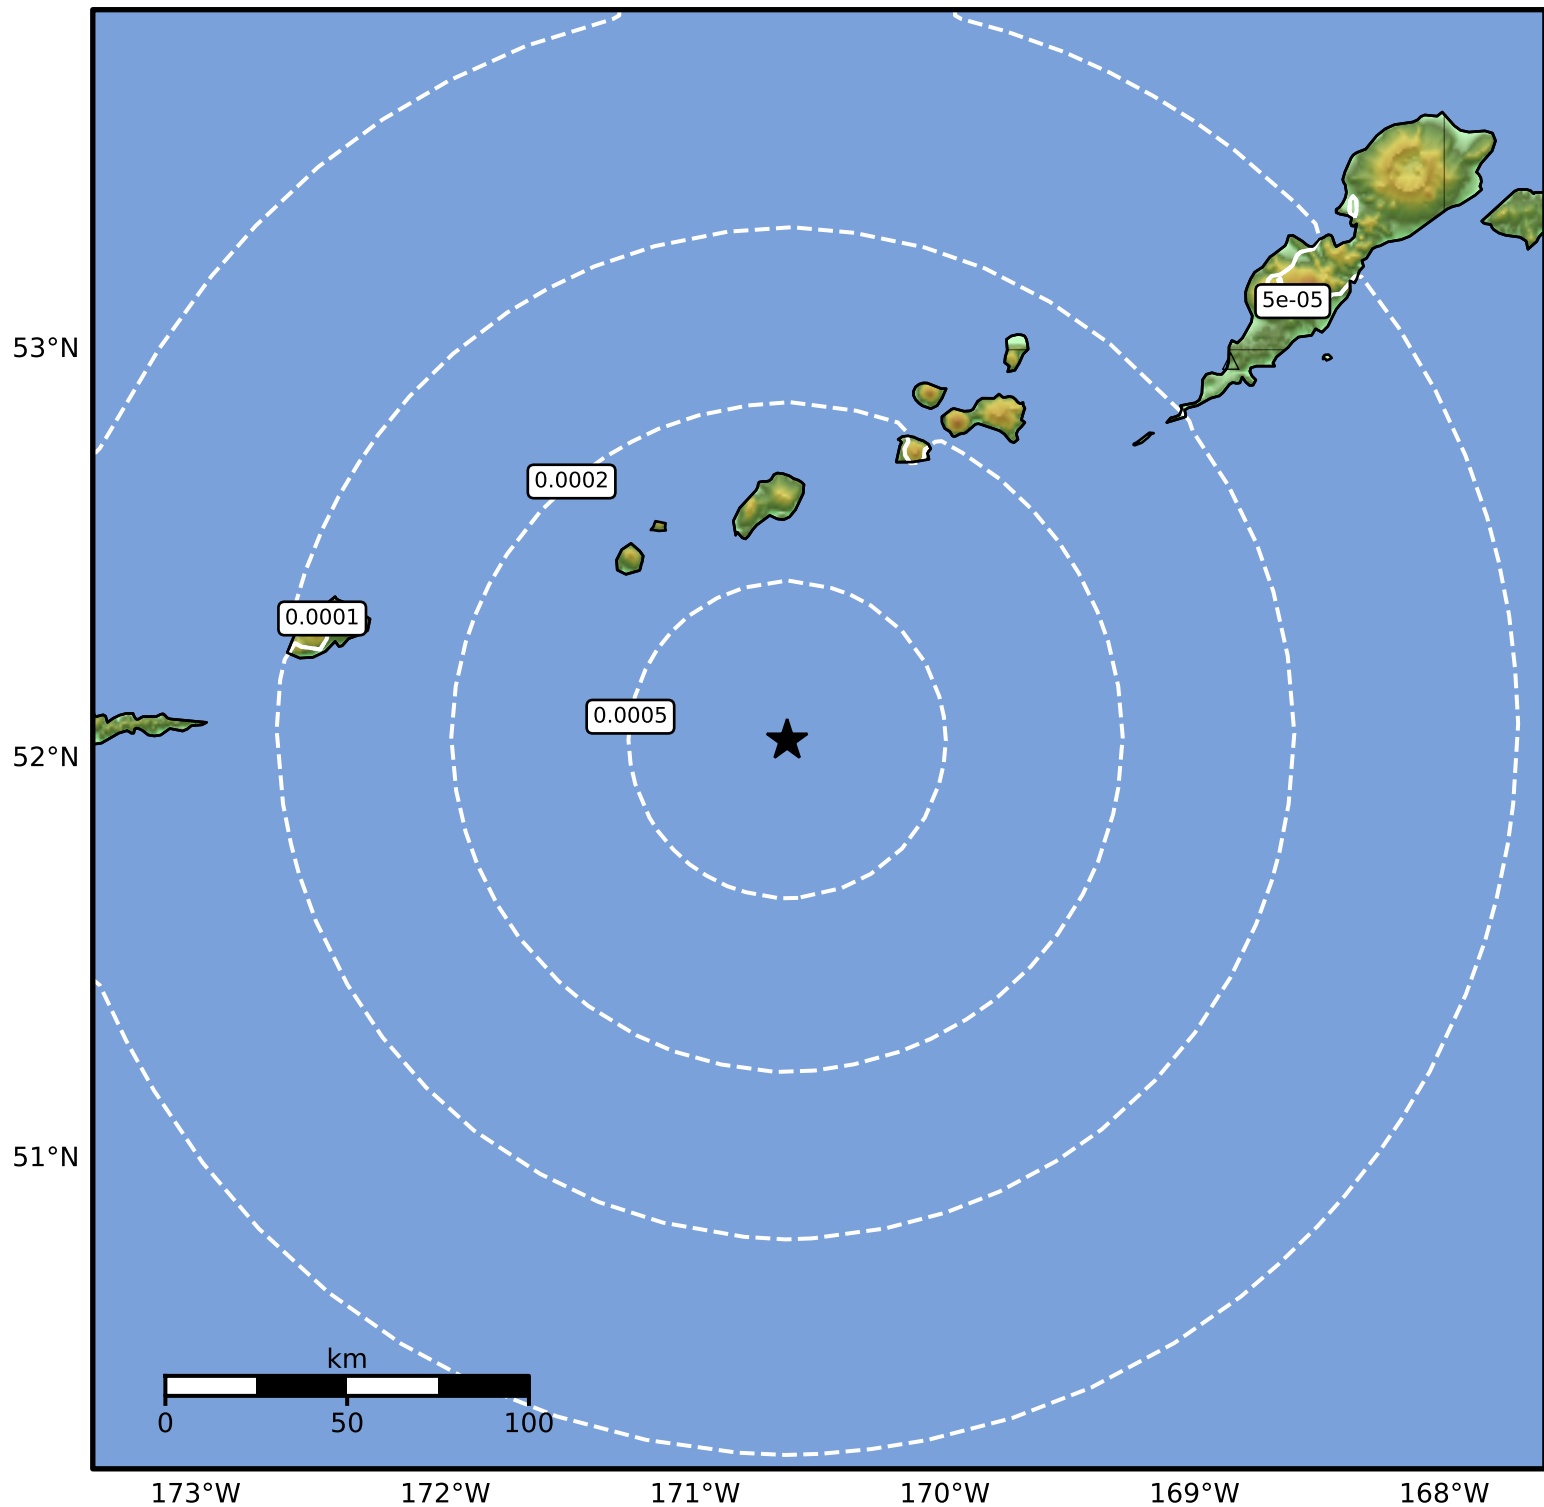

3.0 Second Peak Spectral Acceleration Map Alaska Earthquake Center  
ShakeMap: 99 km (61 miles) ESE of Amukta Pass  
Jun 28, 2024 07:49:07 UTC M3.6 N52.05 W170.63 Depth: 43.4km ID:ak02489t70nb

Scale based on Worden et al. (2012)

Version 1: Processed 2024-06-28T07:55:10Z

△ Seismic Instrument ○ Reported Intensity

★ Epicenter