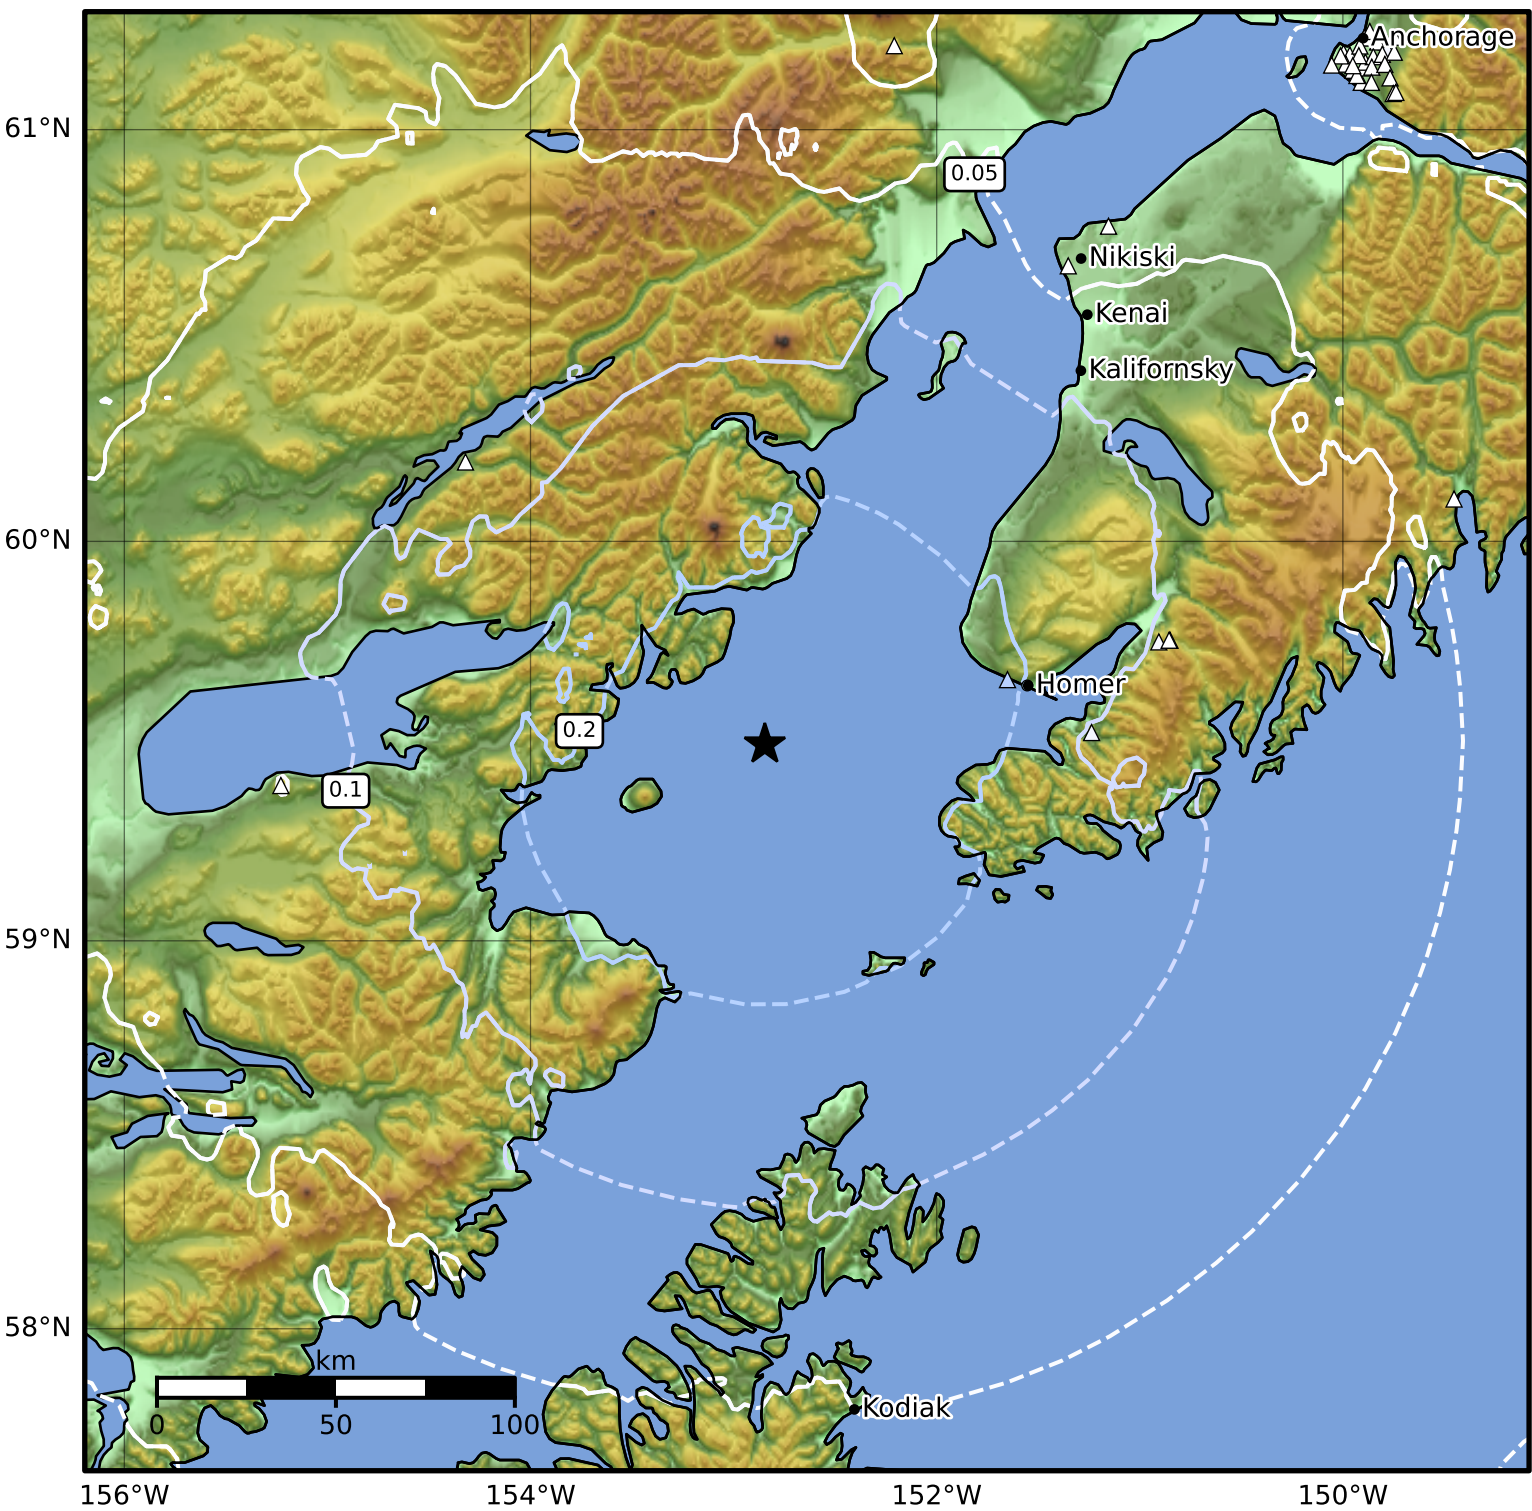

Peak Ground Acceleration Map Alaska Earthquake Center
 ShakeMap: 54 km (34 miles) WNW of Nanwalek
 Jun 28, 2024 08:55:37 UTC M3.8 N59.50 W152.85 Depth: 93.8km ID:ak02489ttsxz

PGA (%g)	0.1	0.2	0.5	1	2	5	10	20	50	100	200
----------	-----	-----	-----	---	---	---	----	----	----	-----	-----

Scale based on Worden et al. (2012)

Version 1: Processed 2024-06-28T16:06:35Z

△ Seismic Instrument ○ Reported Intensity

★ Epicenter