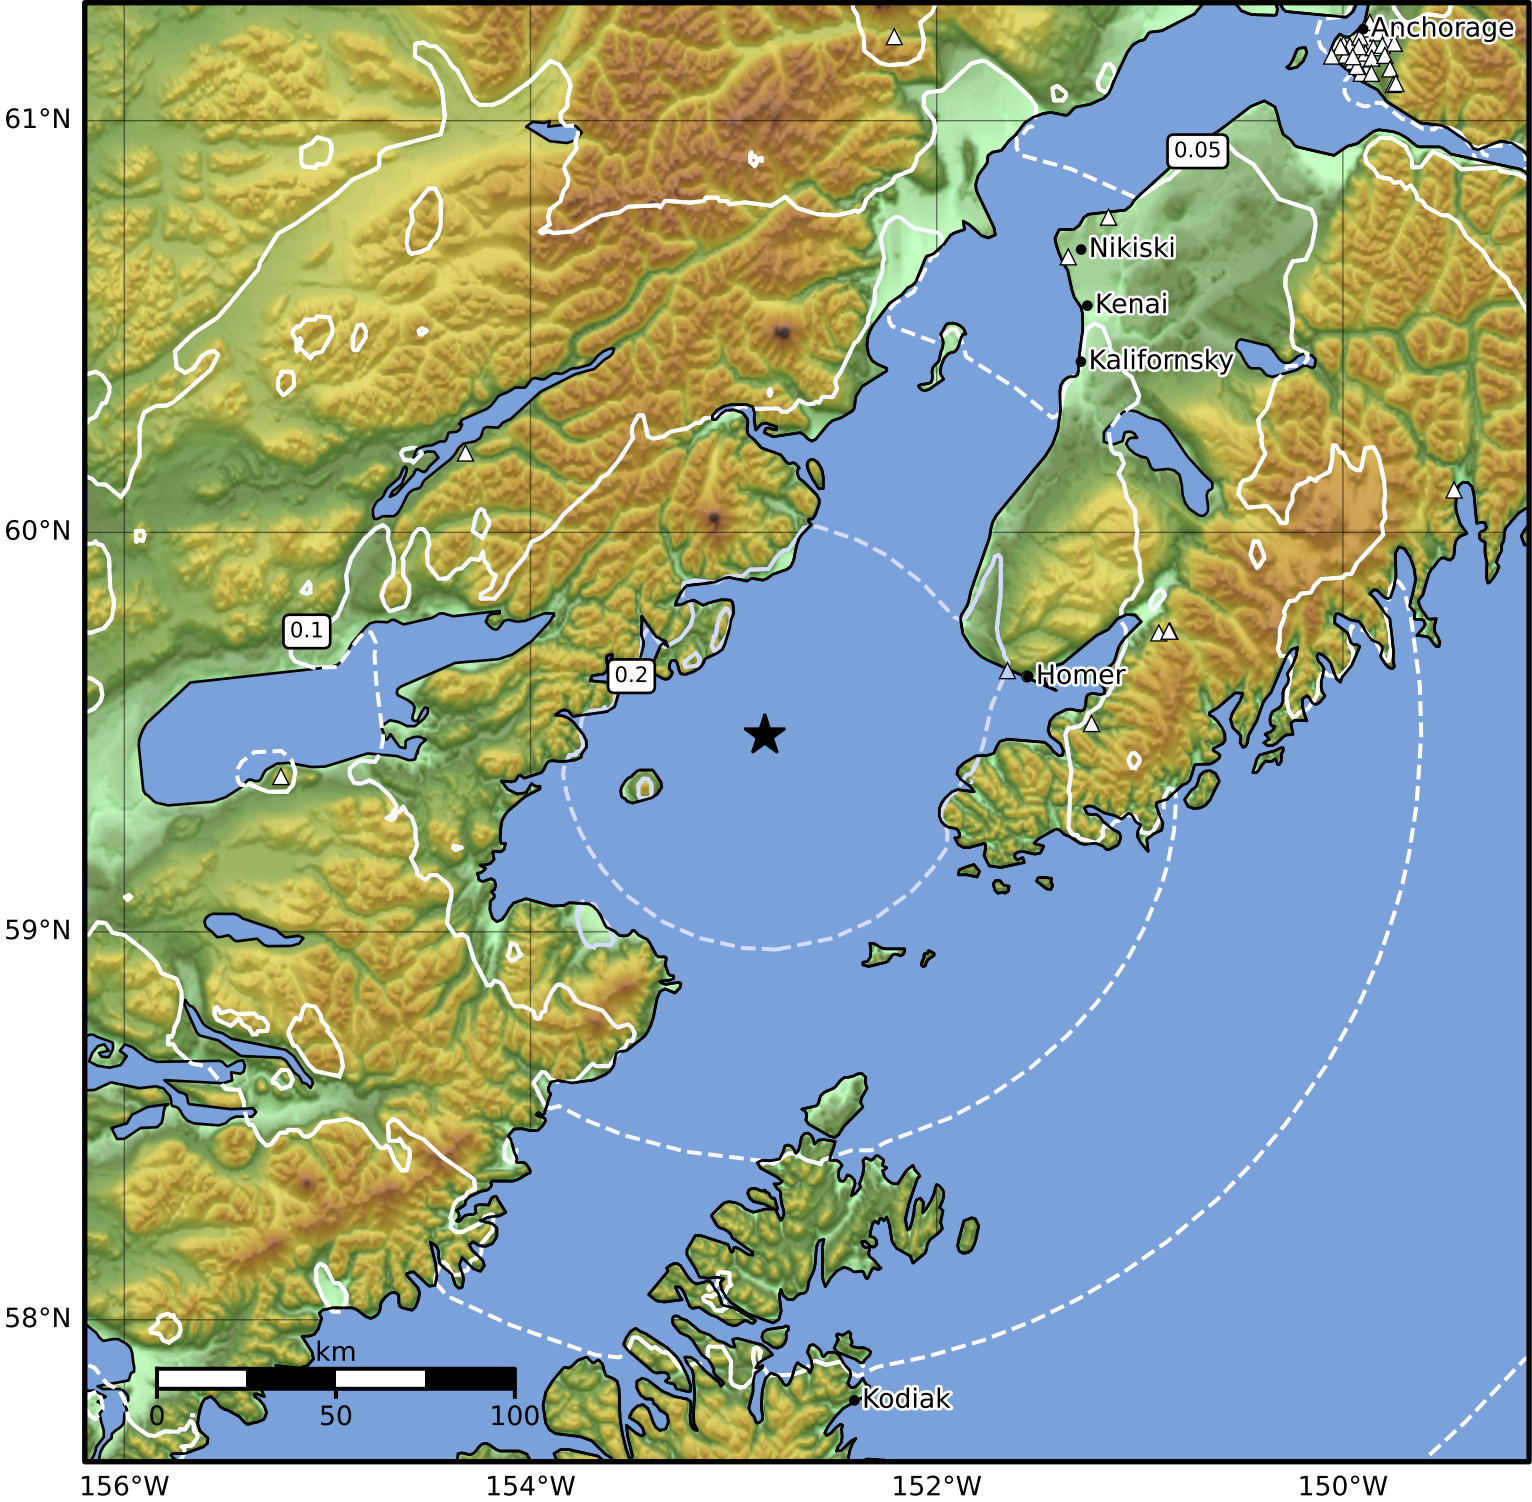

0.3 Second Peak Spectral Acceleration Map Alaska Earthquake Center
 ShakeMap: 54 km (34 miles) WNW of Nanwalek
 Jun 28, 2024 08:55:37 UTC M3.8 N59.50 W152.85 Depth: 93.8km ID:ak02489ttsxz

SA(0.3) (%g)	0.1	0.2	0.5	1	2	5	10	20	50	100	200
--------------	-----	-----	-----	---	---	---	----	----	----	-----	-----

Scale based on Worden et al. (2012)

Version 1: Processed 2024-06-28T16:06:35Z

△ Seismic Instrument ○ Reported Intensity ★ Epicenter