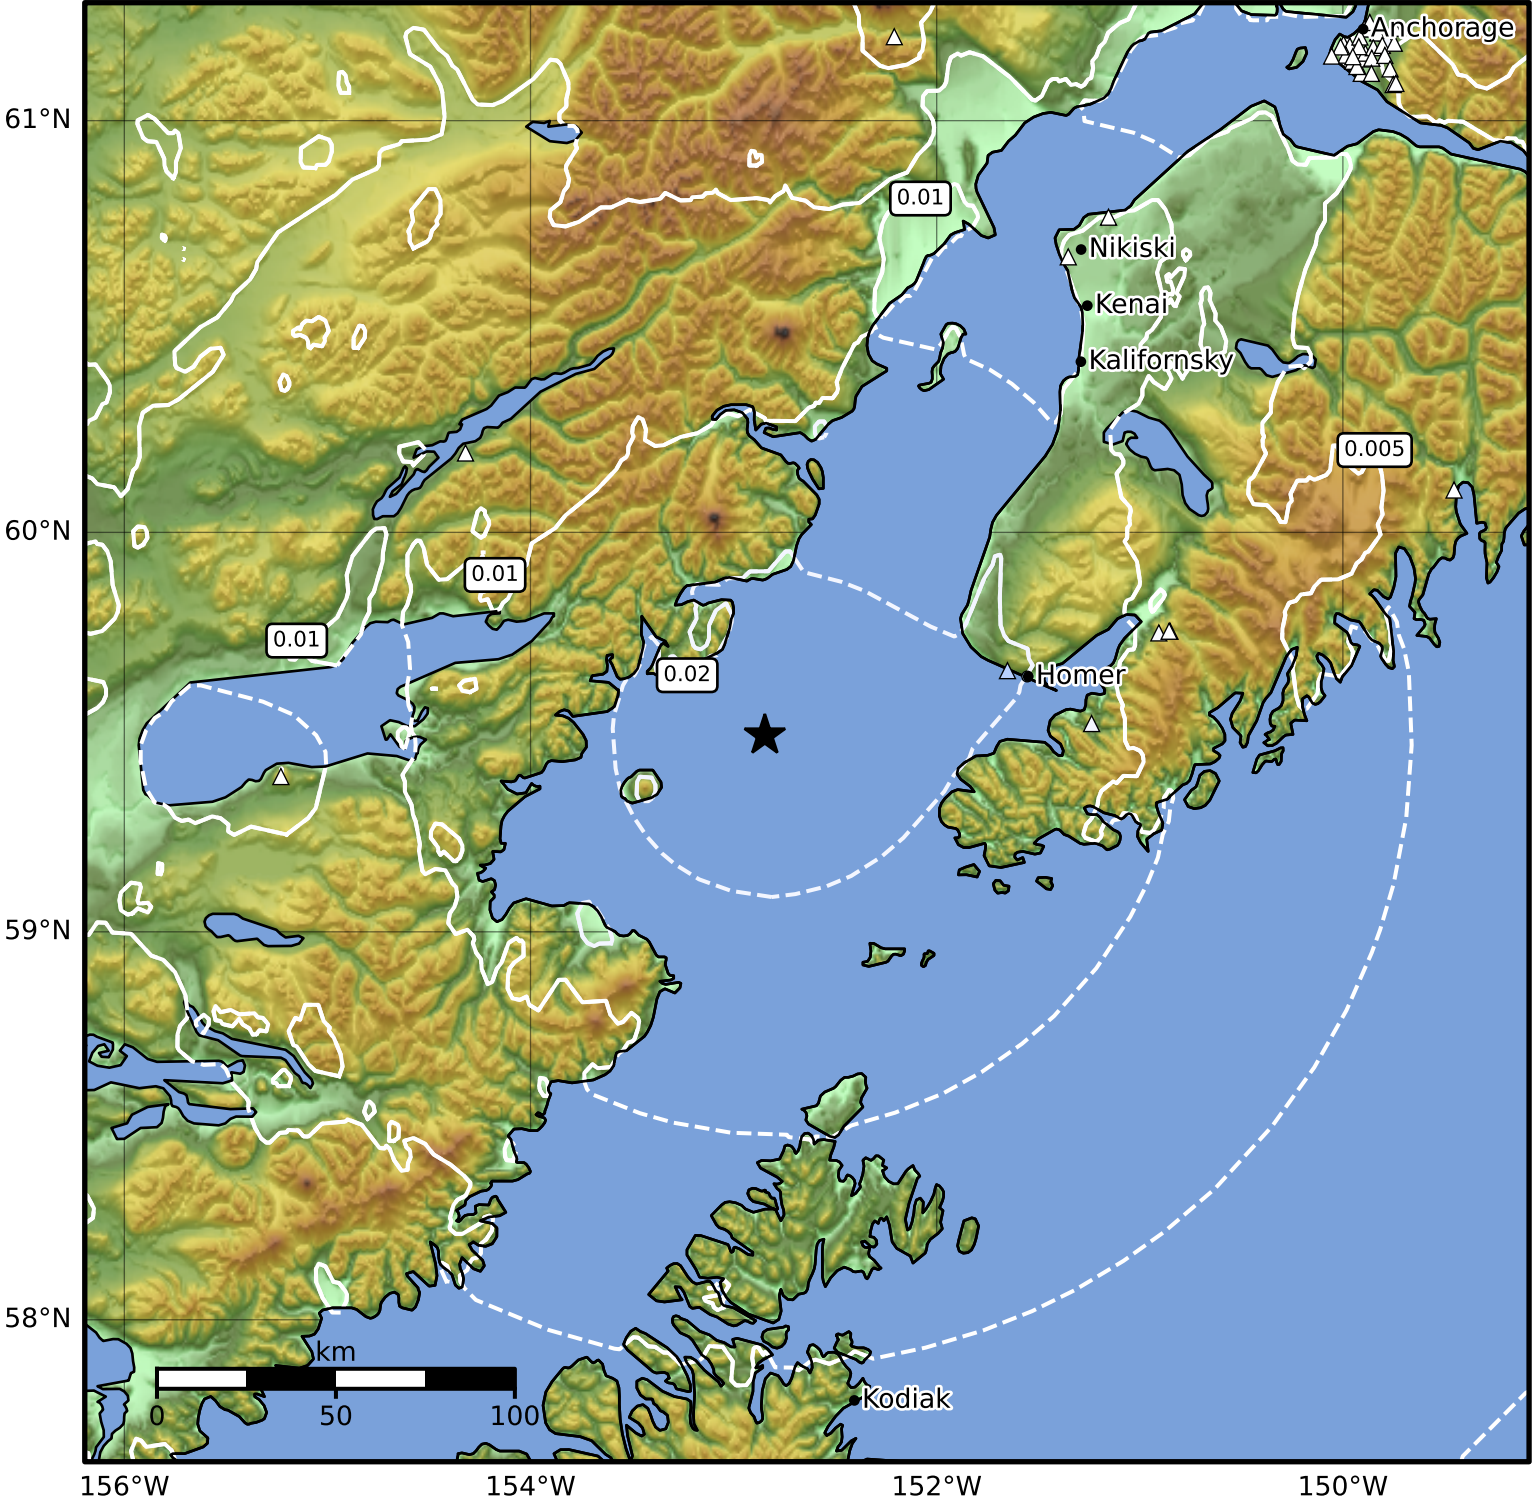

1.0 Second Peak Spectral Acceleration Map Alaska Earthquake Center  
 ShakeMap: 54 km (34 miles) WNW of Nanwalek  
 Jun 28, 2024 08:55:37 UTC M3.8 N59.50 W152.85 Depth: 93.8km ID:ak02489ttsxz

SA(1.0) (%g)	0.1	0.2	0.5	1	2	5	10	20	50	100	200
--------------	-----	-----	-----	---	---	---	----	----	----	-----	-----

Scale based on Worden et al. (2012)

Version 1: Processed 2024-06-28T16:06:35Z

△ Seismic Instrument    ○ Reported Intensity    ★ Epicenter