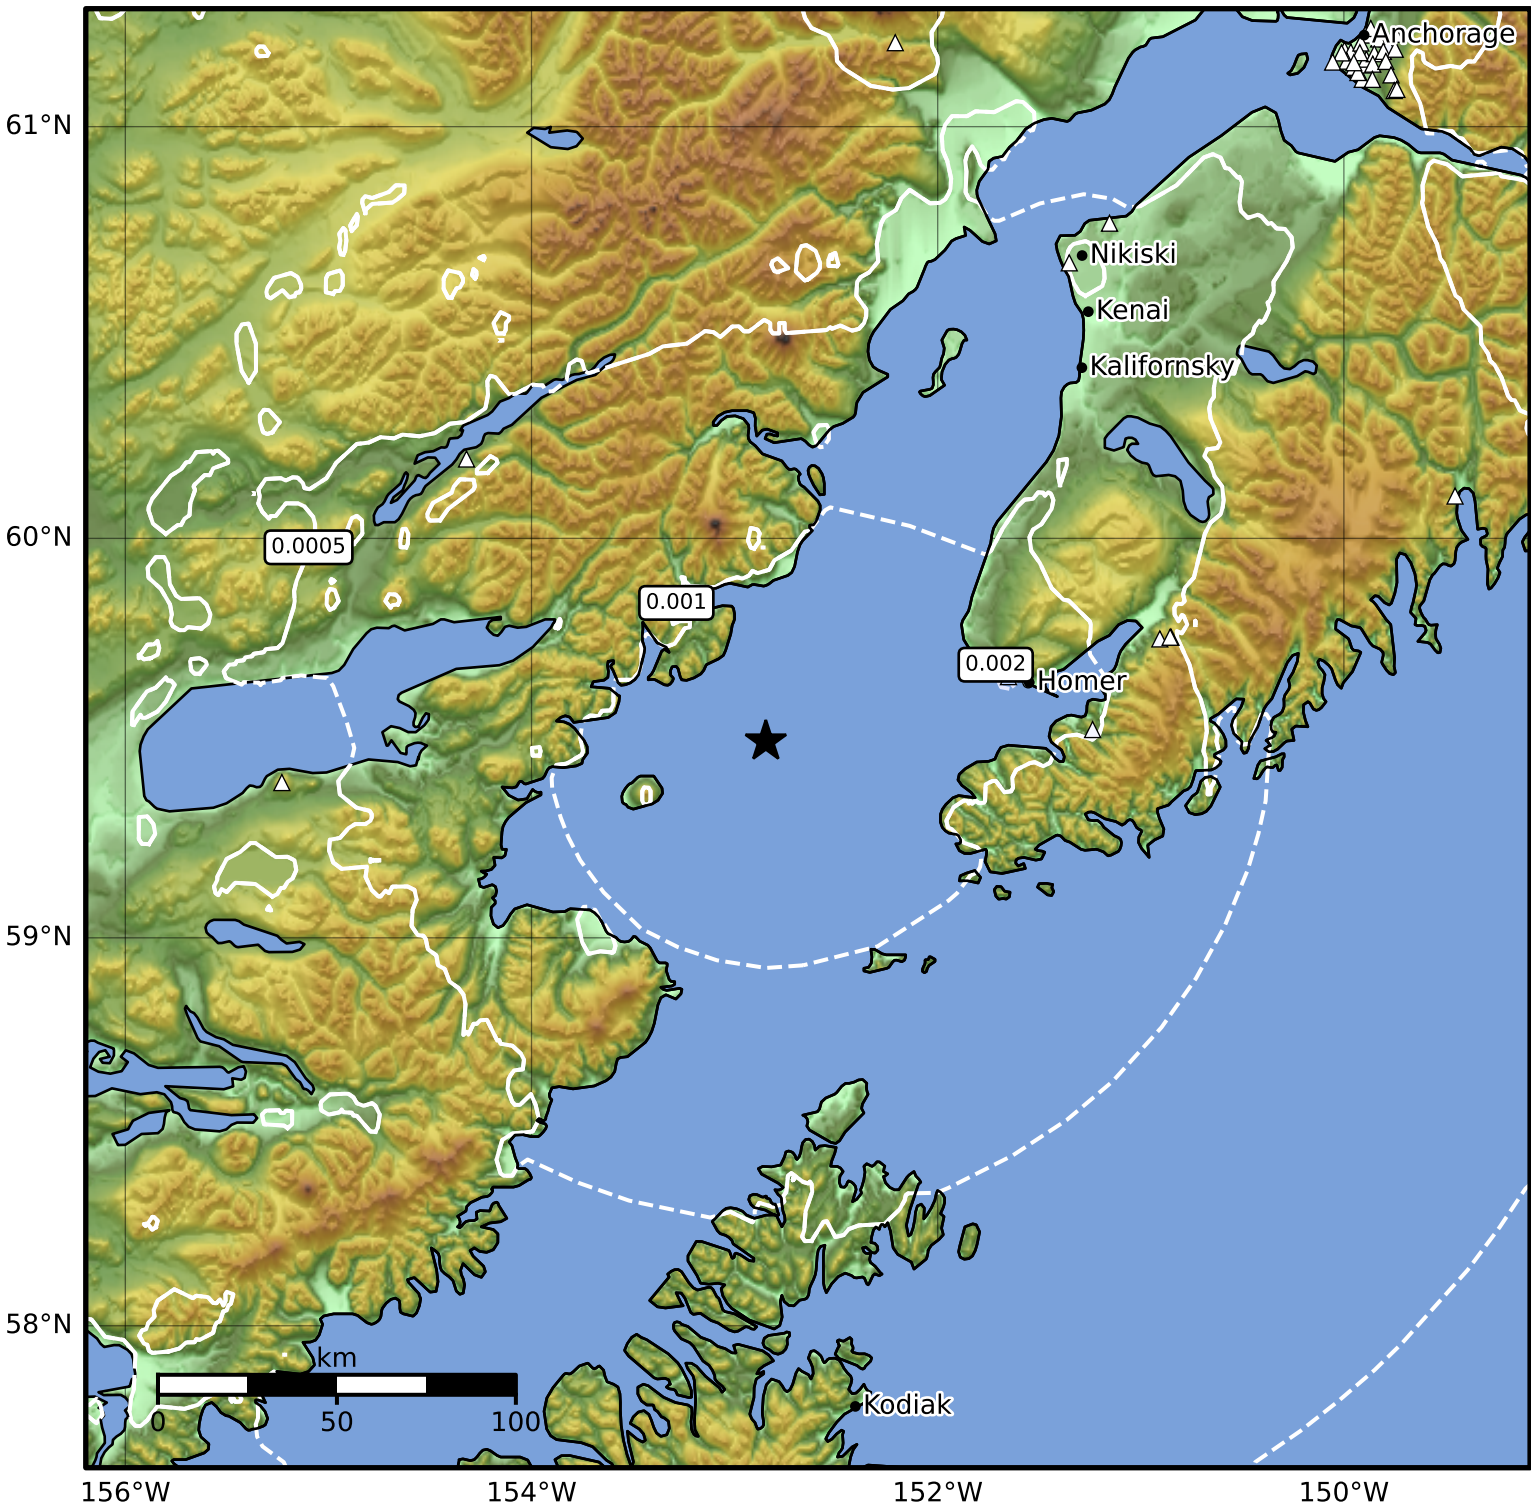

3.0 Second Peak Spectral Acceleration Map Alaska Earthquake Center  
 ShakeMap: 54 km (34 miles) WNW of Nanwalek  
 Jun 28, 2024 08:55:37 UTC M3.8 N59.50 W152.85 Depth: 93.8km ID:ak02489ttsxz

Scale based on Worden et al. (2012)

Version 1: Processed 2024-06-28T16:06:35Z

△ Seismic Instrument ○ Reported Intensity

★ Epicenter