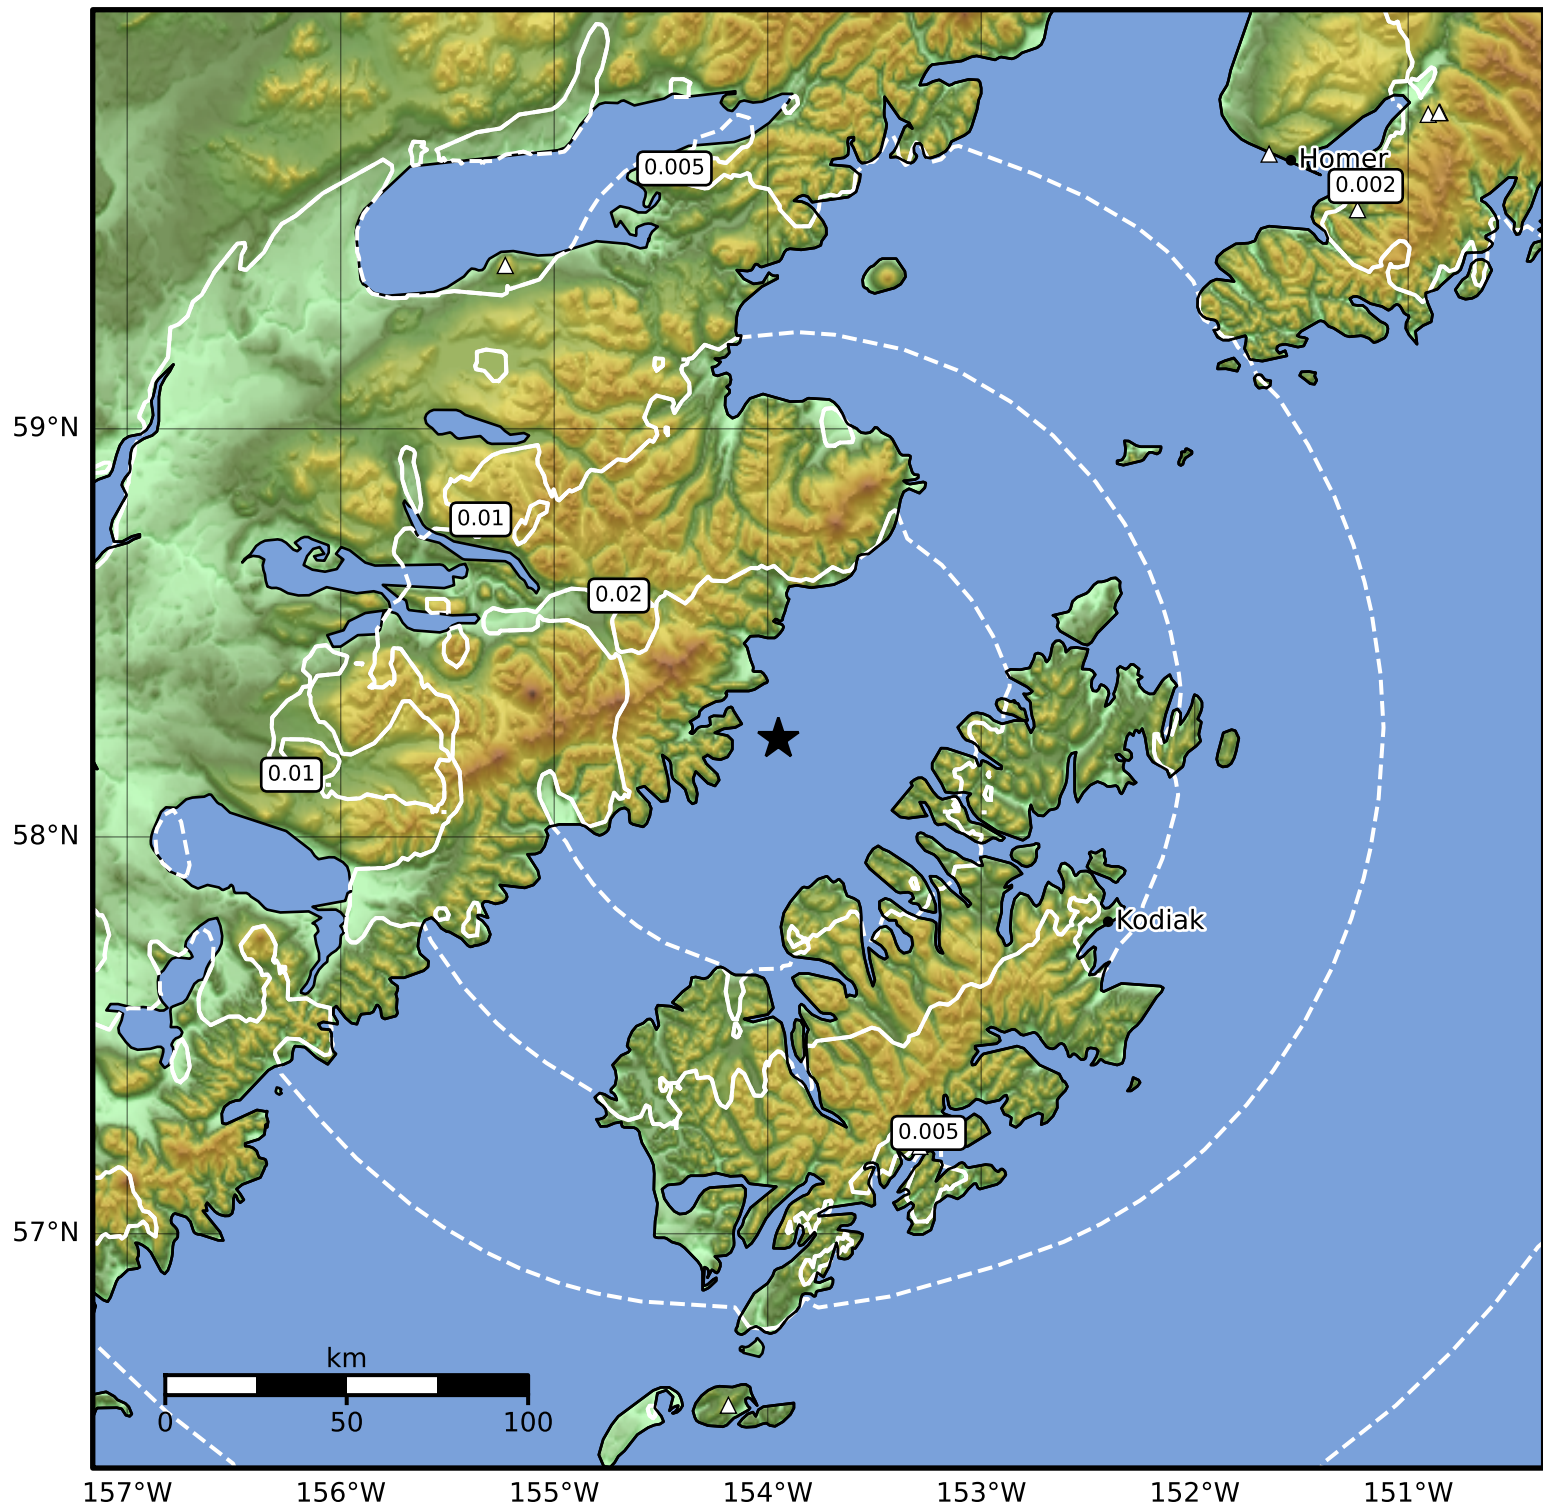

Peak Ground Velocity Map Alaska Earthquake Center
 ShakeMap: 76 km (47 miles) NW of Port Lions
 Jun 29, 2024 02:18:31 UTC M3.6 N58.24 W153.95 Depth: 64.9km ID:ak0248bdklut

PGV (cm/s)	0.1	0.2	0.5	1	2	5	10	20	50	100	200
------------	-----	-----	-----	---	---	---	----	----	----	-----	-----

Scale based on Worden et al. (2012)

Version 2: Processed 2024-06-29T02:51:57Z

△ Seismic Instrument ○ Reported Intensity

★ Epicenter