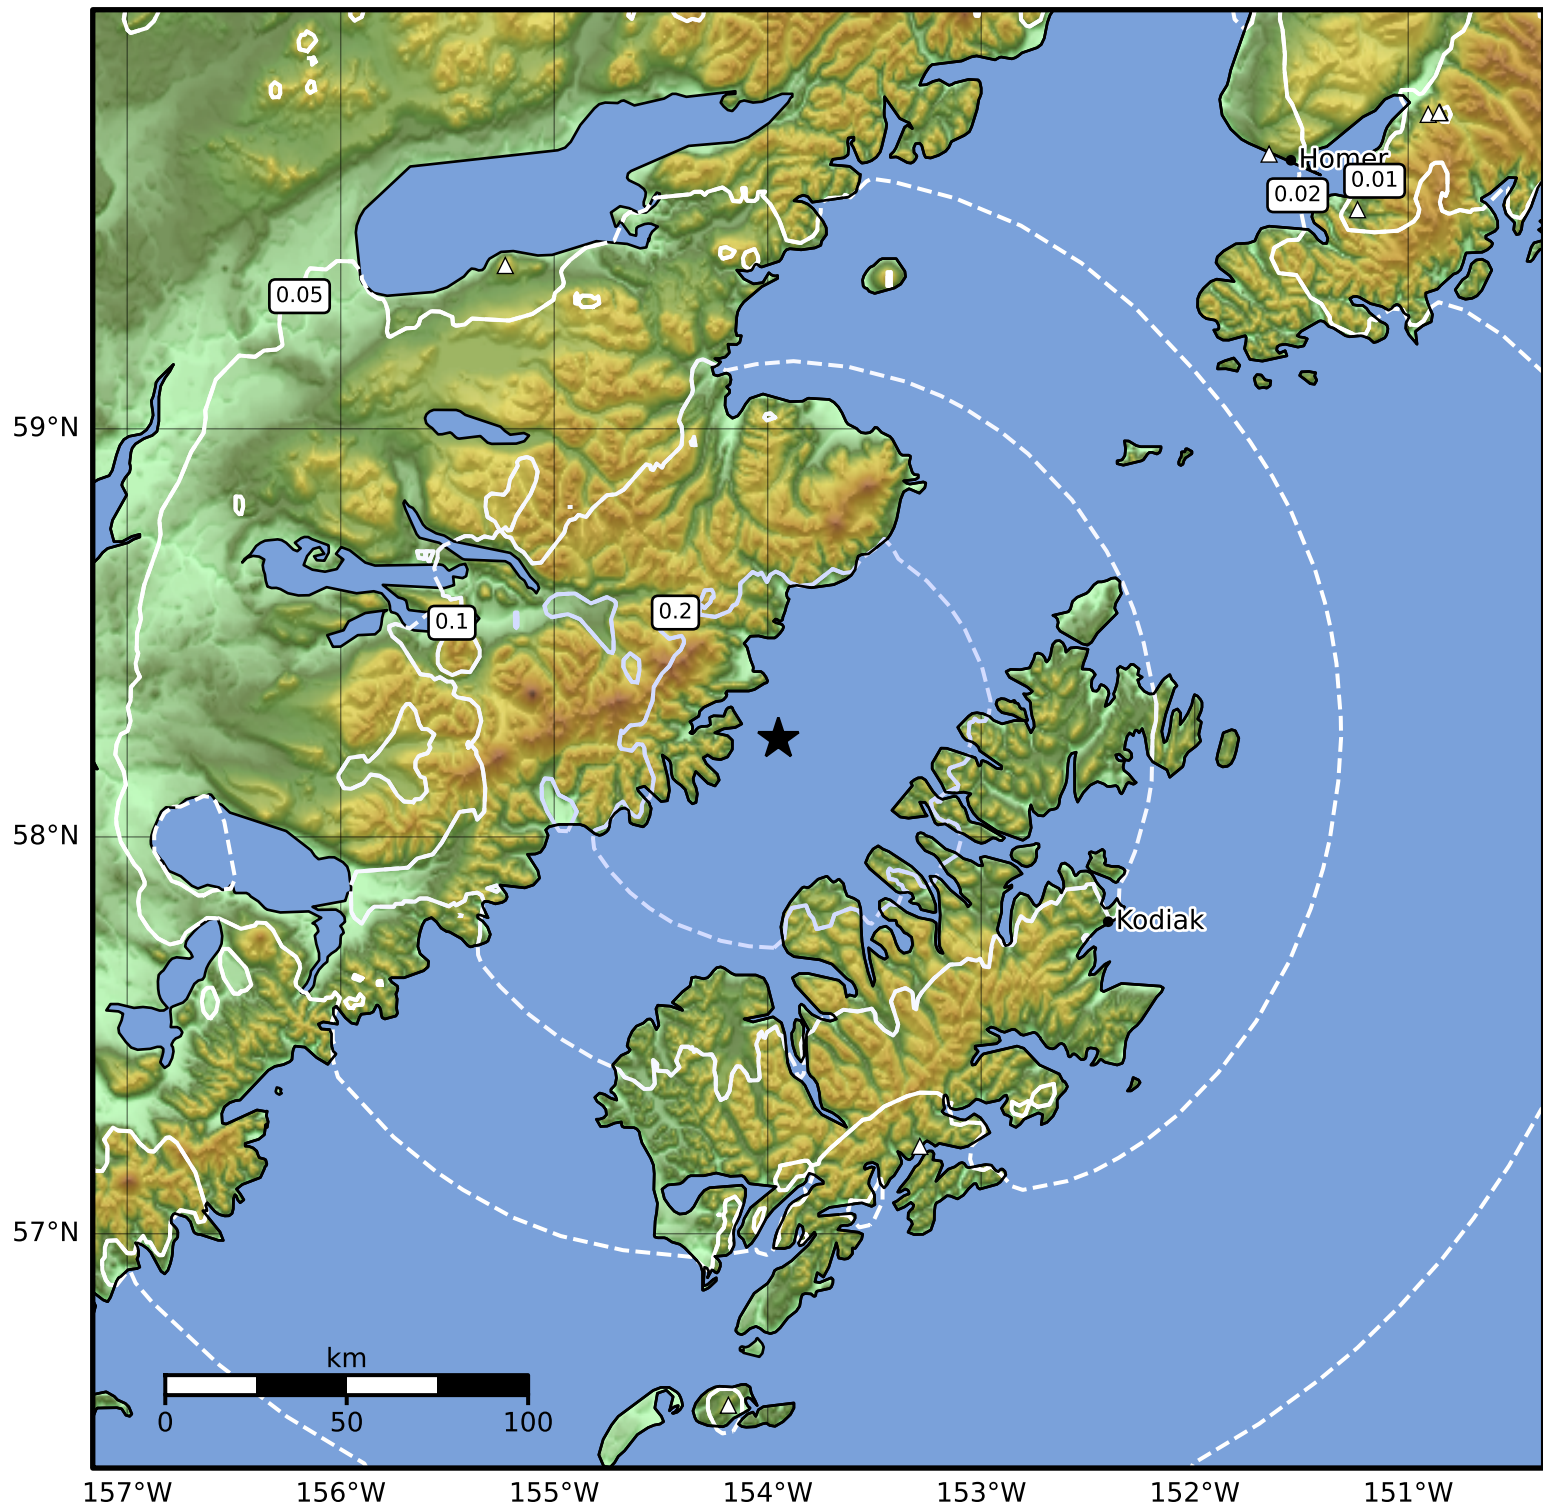

0.3 Second Peak Spectral Acceleration Map Alaska Earthquake Center
 ShakeMap: 76 km (47 miles) NW of Port Lions
 Jun 29, 2024 02:18:31 UTC M3.6 N58.24 W153.95 Depth: 64.9km ID:ak0248bdklut

SA(0.3) (%g)	0.1	0.2	0.5	1	2	5	10	20	50	100	200
--------------	-----	-----	-----	---	---	---	----	----	----	-----	-----

Scale based on Worden et al. (2012)

Version 2: Processed 2024-06-29T02:51:57Z

△ Seismic Instrument ○ Reported Intensity

★ Epicenter