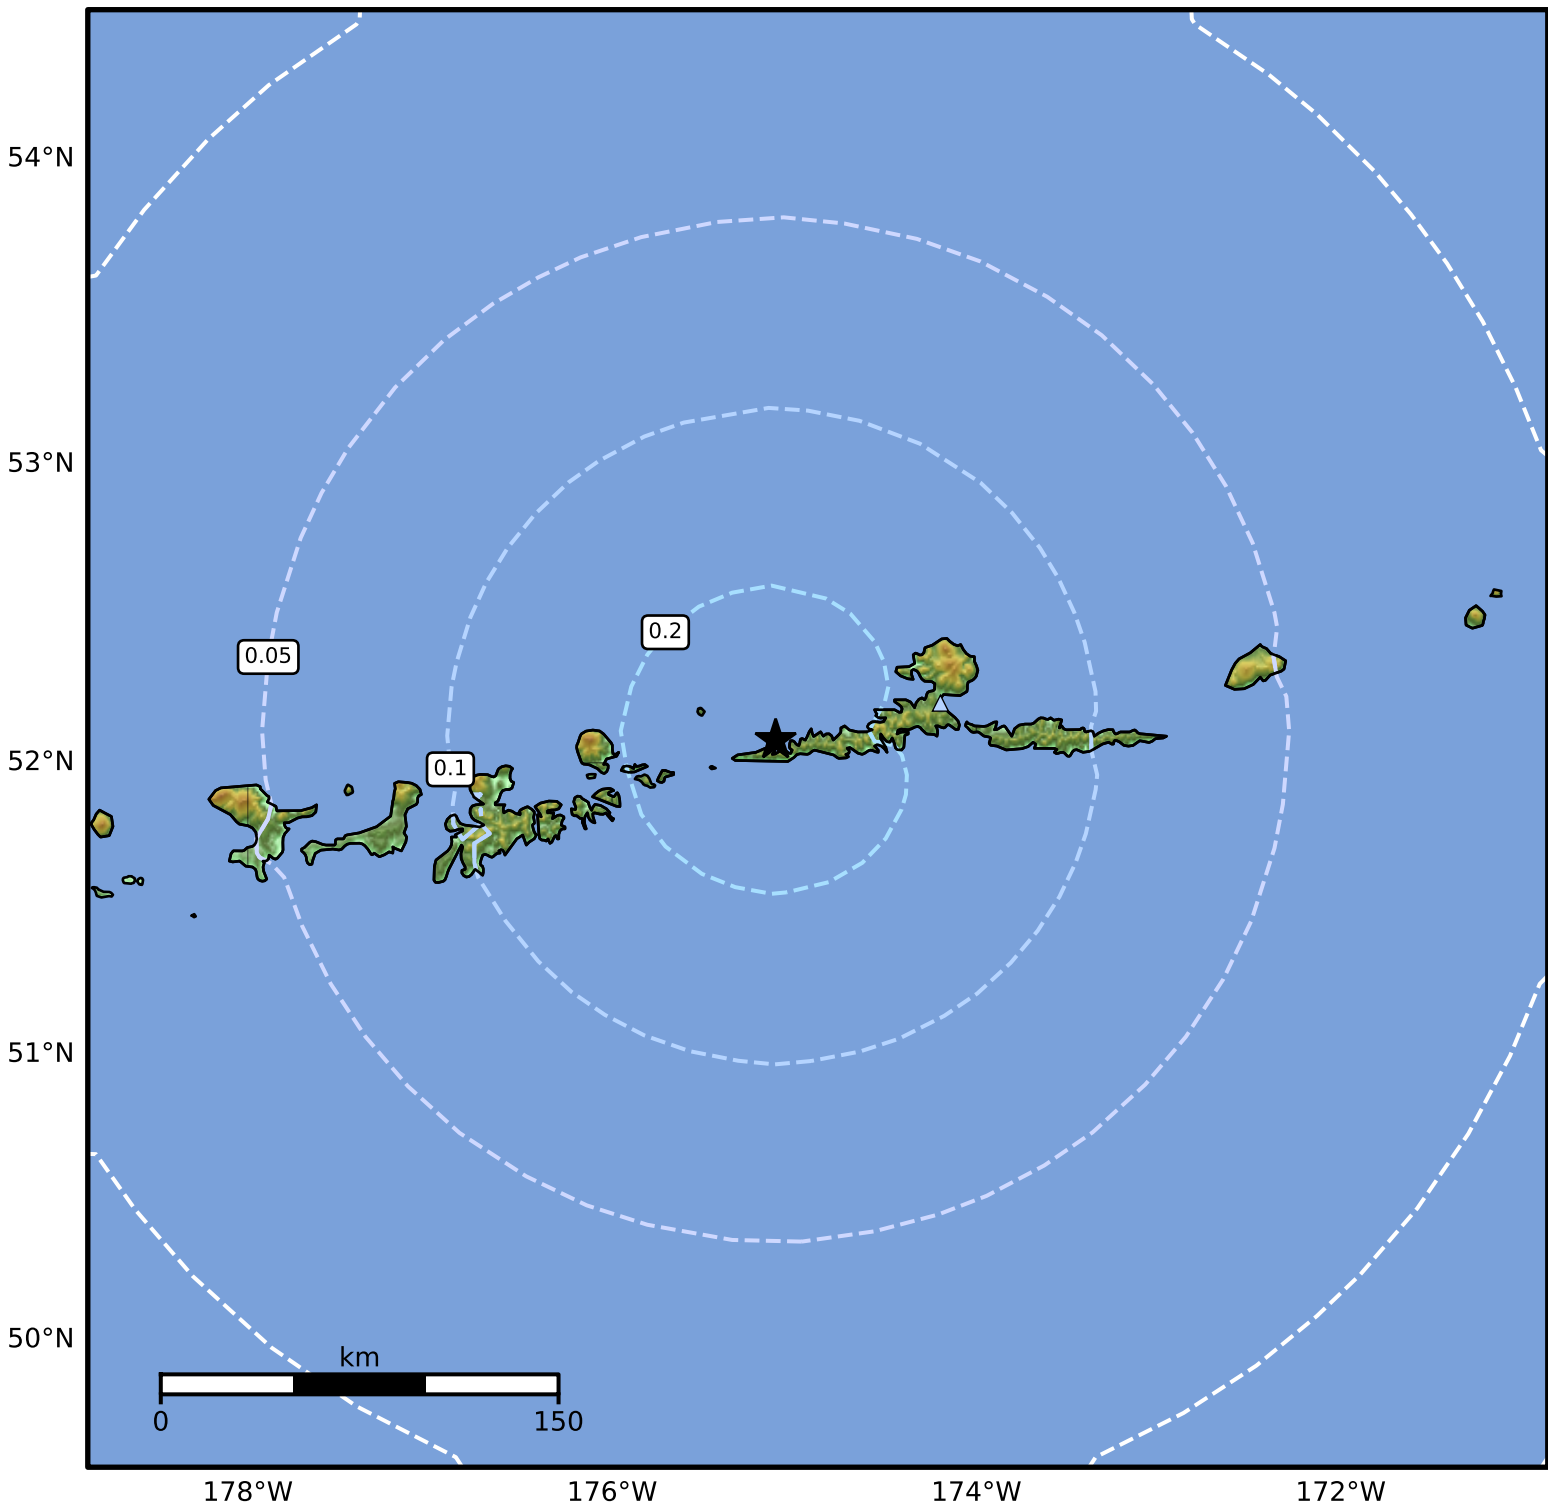

Peak Ground Velocity Map Alaska Earthquake Center  
ShakeMap: 63 km (39 miles) WSW of Atka  
Jun 29, 2024 11:10:33 UTC M5.0 N52.08 W175.10 Depth: 91.8km ID:ak0248bivsu7

PGV (cm/s)	0.1	0.2	0.5	1	2	5	10	20	50	100	200
------------	-----	-----	-----	---	---	---	----	----	----	-----	-----

Scale based on Worden et al. (2012)

Version 4: Processed 2024-06-29T13:08:43Z

△ Seismic Instrument ○ Reported Intensity

★ Epicenter