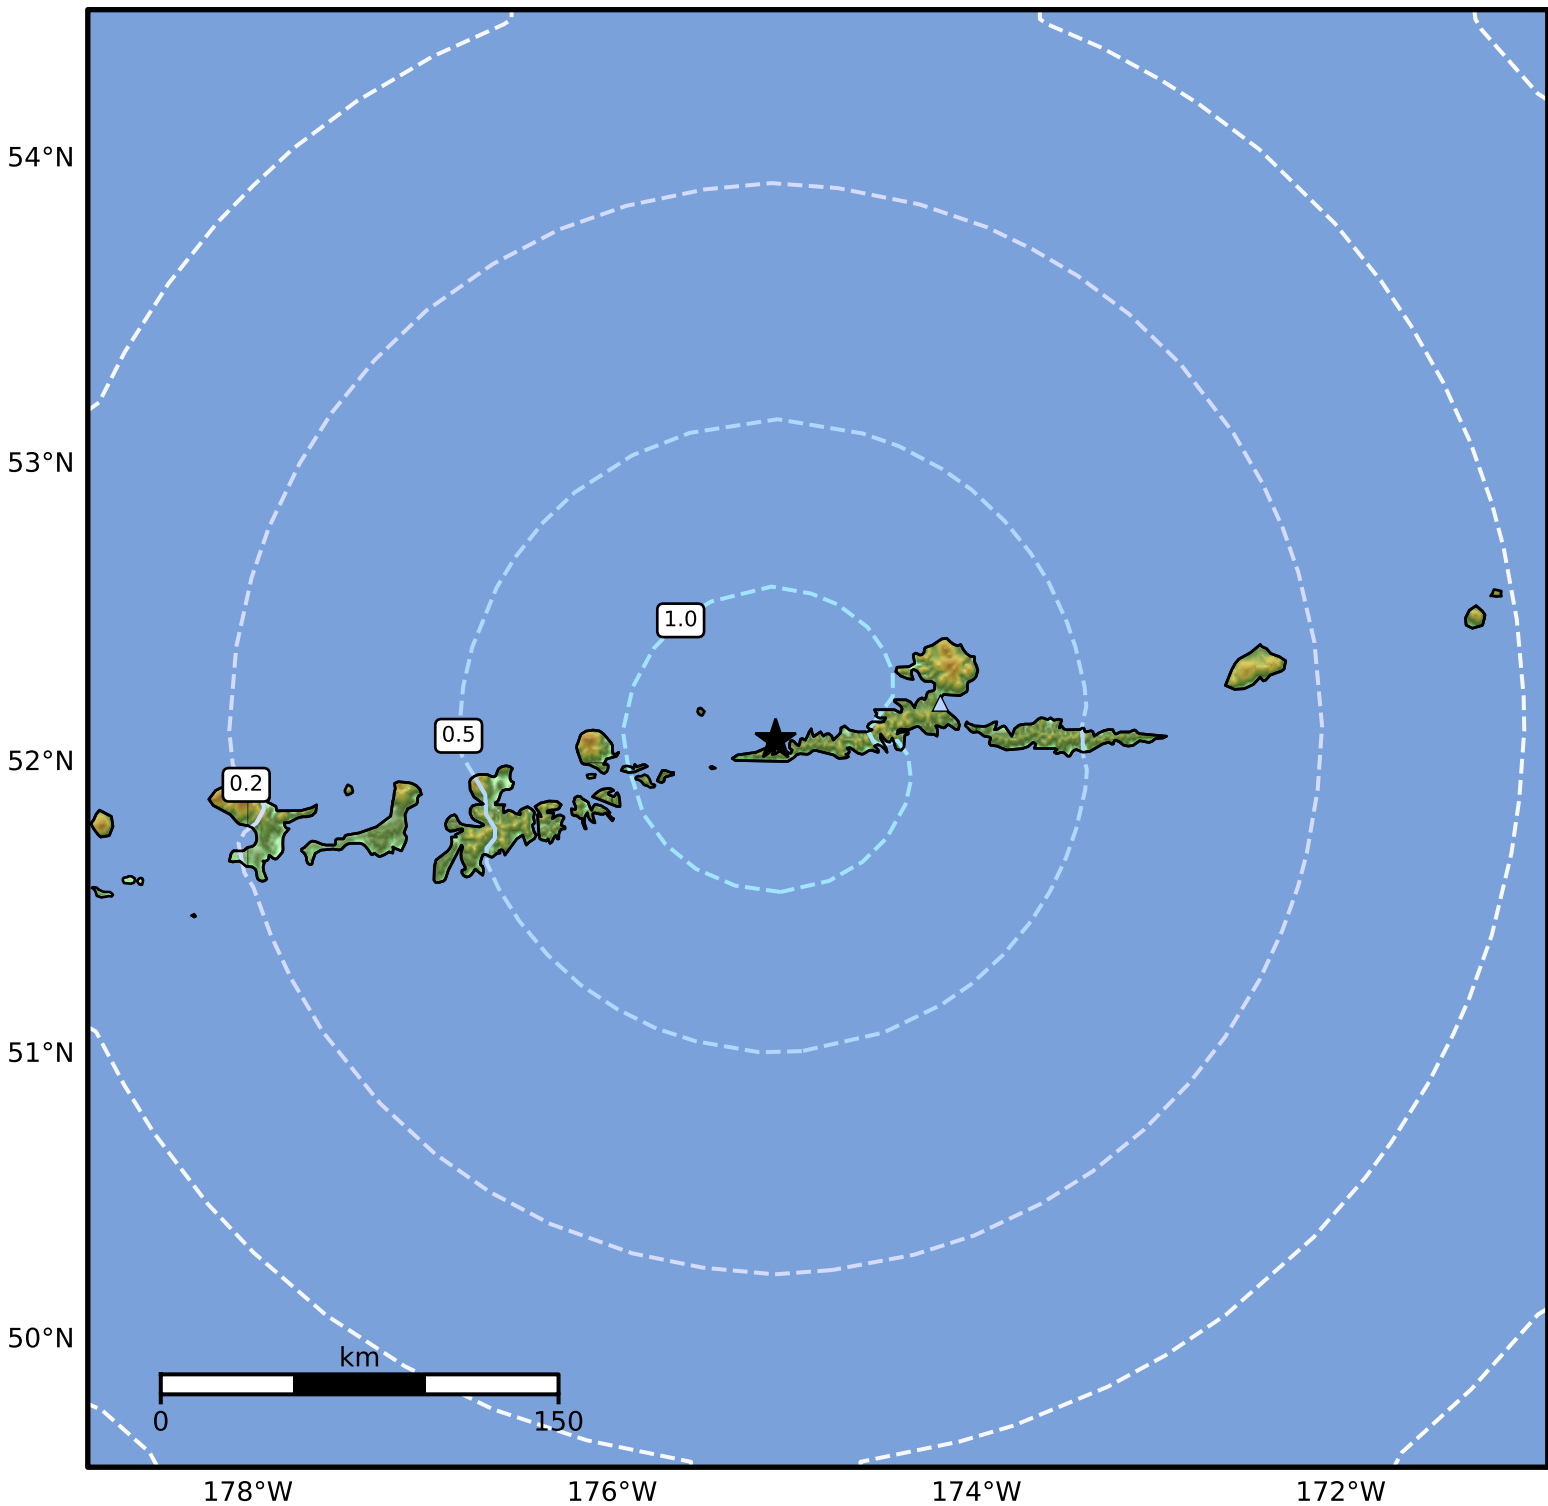

0.3 Second Peak Spectral Acceleration Map Alaska Earthquake Center
ShakeMap: 63 km (39 miles) WSW of Atka
Jun 29, 2024 11:10:33 UTC M5.0 N52.08 W175.10 Depth: 91.8km ID:ak0248bivsu7

SA(0.3) (%g)	0.1	0.2	0.5	1	2	5	10	20	50	100	200
--------------	-----	-----	-----	---	---	---	----	----	----	-----	-----

Scale based on Worden et al. (2012)

Version 4: Processed 2024-06-29T13:08:43Z

△ Seismic Instrument ○ Reported Intensity

★ Epicenter