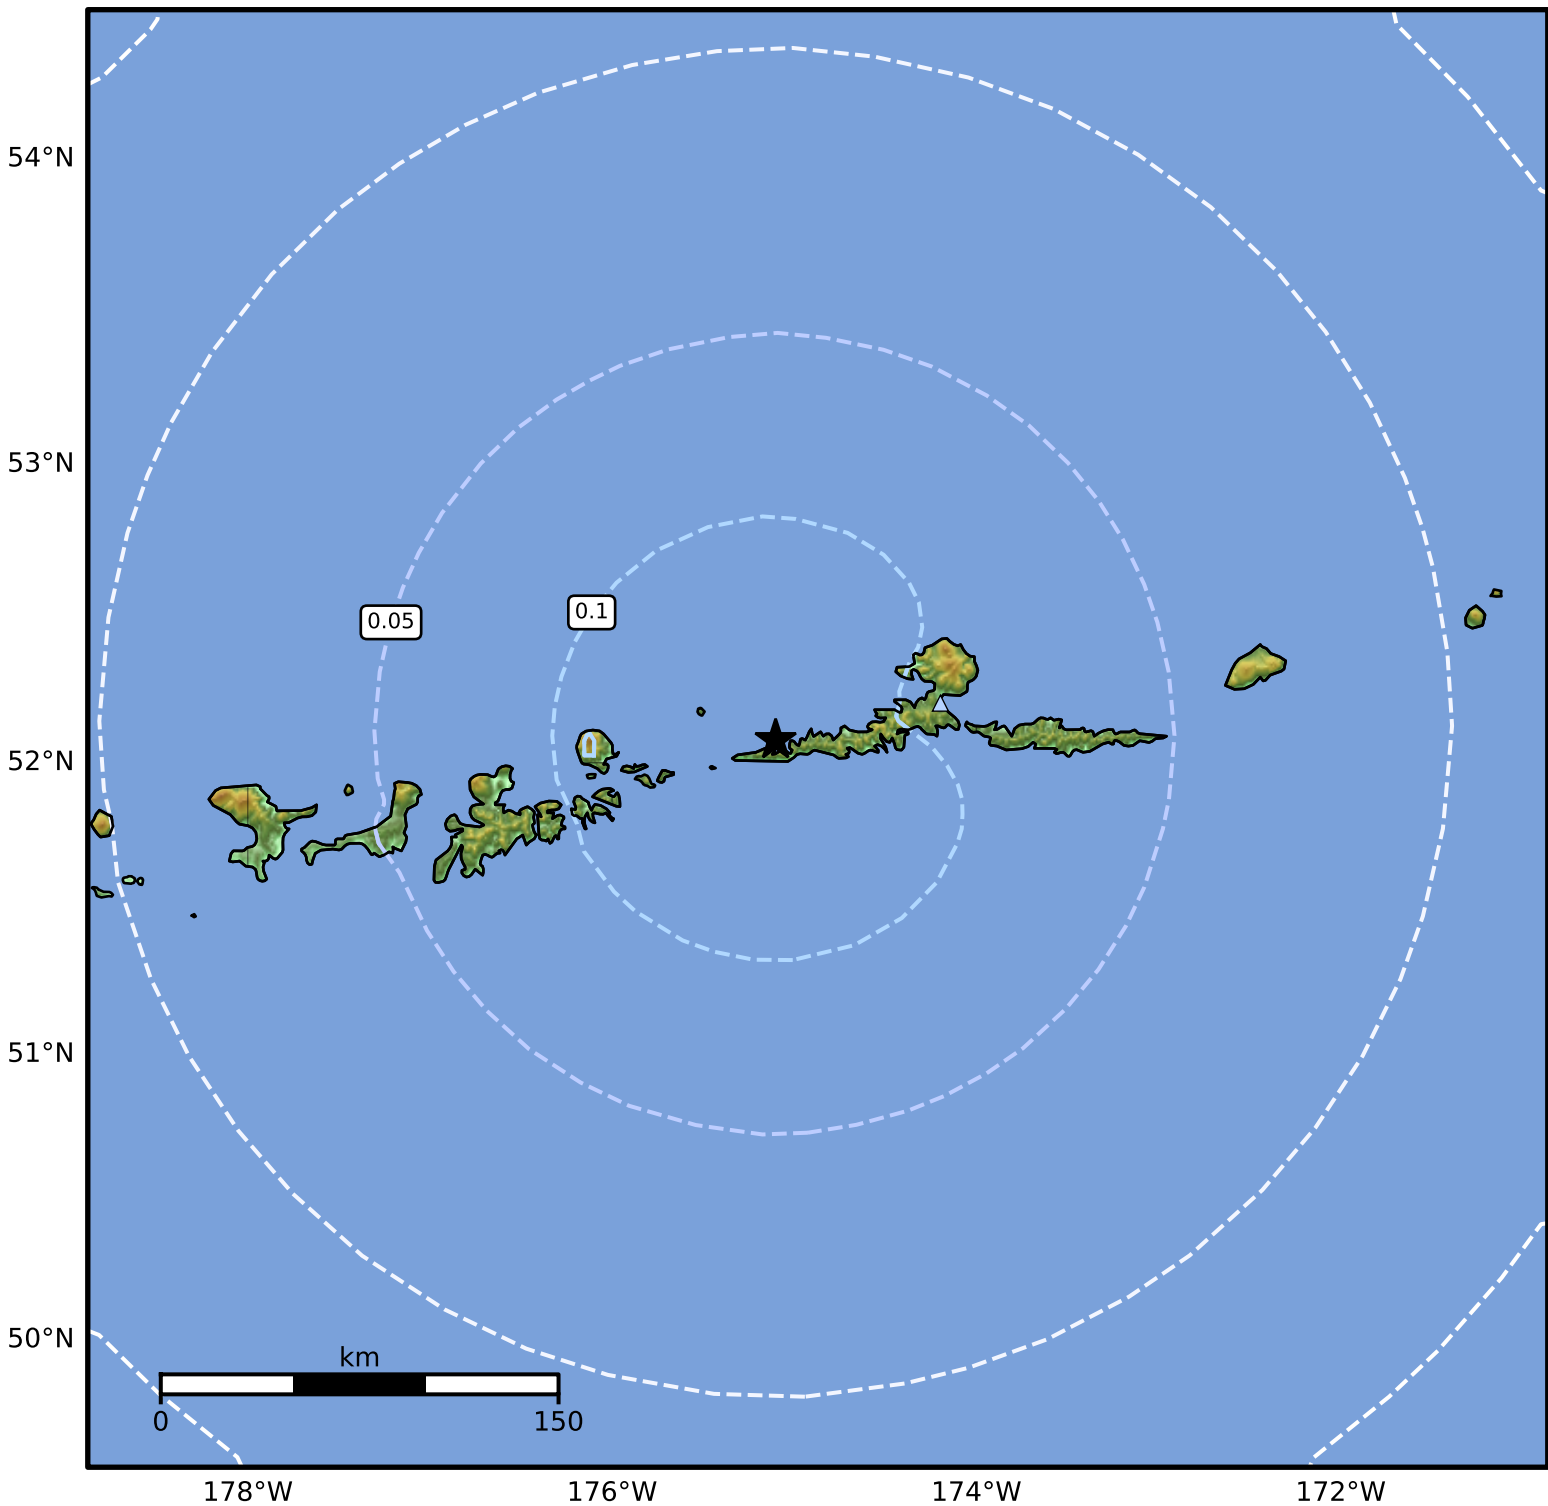

1.0 Second Peak Spectral Acceleration Map Alaska Earthquake Center
ShakeMap: 63 km (39 miles) WSW of Atka
Jun 29, 2024 11:10:33 UTC M5.0 N52.08 W175.10 Depth: 91.8km ID:ak0248bivsu7

SA(1.0) (%g)	0.1	0.2	0.5	1	2	5	10	20	50	100	200
--------------	-----	-----	-----	---	---	---	----	----	----	-----	-----

Scale based on Worden et al. (2012)

Version 4: Processed 2024-06-29T13:08:43Z

△ Seismic Instrument ○ Reported Intensity

★ Epicenter