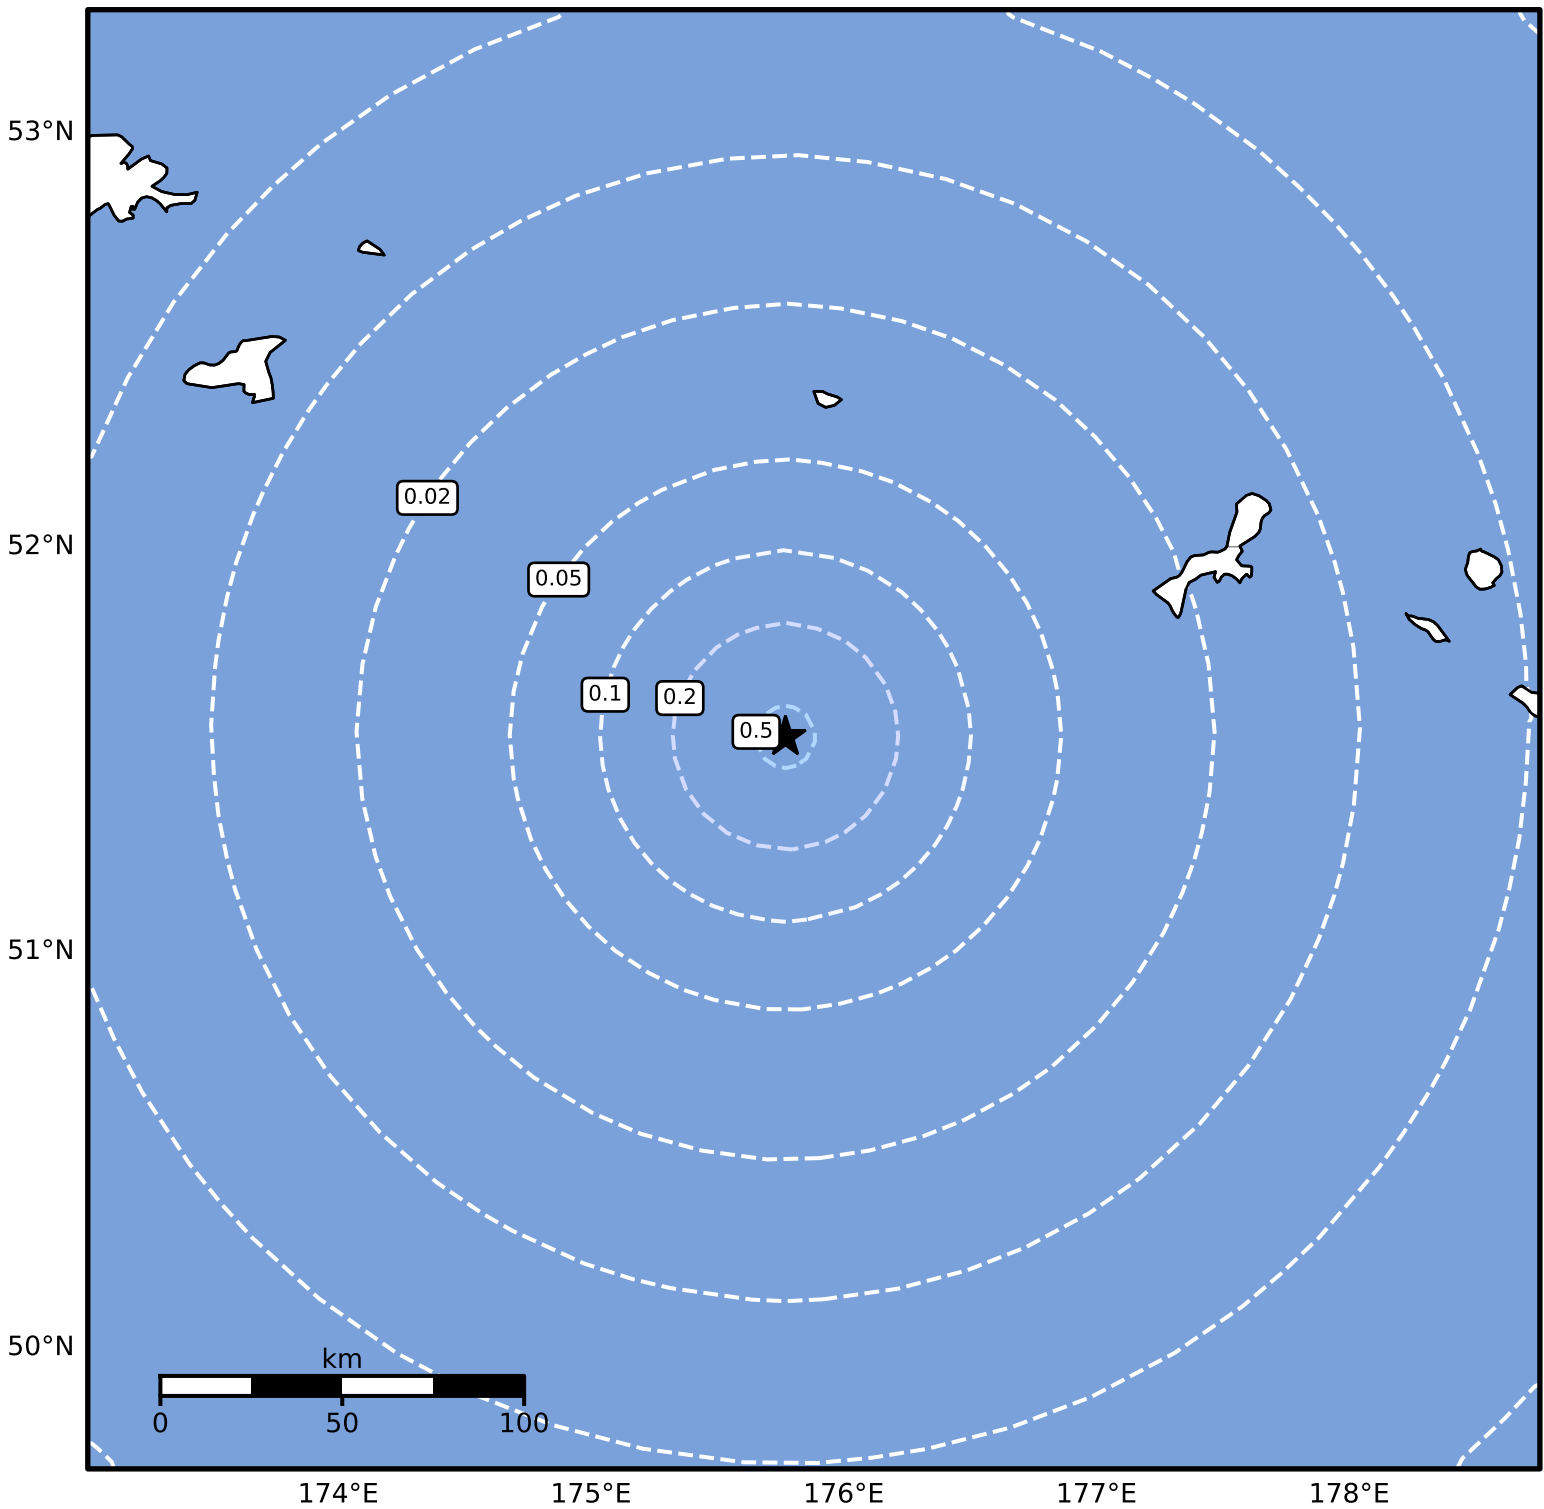

0.3 Second Peak Spectral Acceleration Map Alaska Earthquake Center
ShakeMap: 91 km (57 miles) S of Buldir Is
Jun 30, 2024 20:16:27 UTC M3.6 N51.53 E175.77 Depth: 23.7km ID:ak0248dbtddf

SA(0.3) (%g)	0.1	0.2	0.5	1	2	5	10	20	50	100	200
---------------------	------------	------------	------------	----------	----------	----------	-----------	-----------	-----------	------------	------------

Scale based on Worden et al. (2012)

Version 1: Processed 2024-06-30T20:51:51Z

△ Seismic Instrument ○ Reported Intensity

★ Epicenter