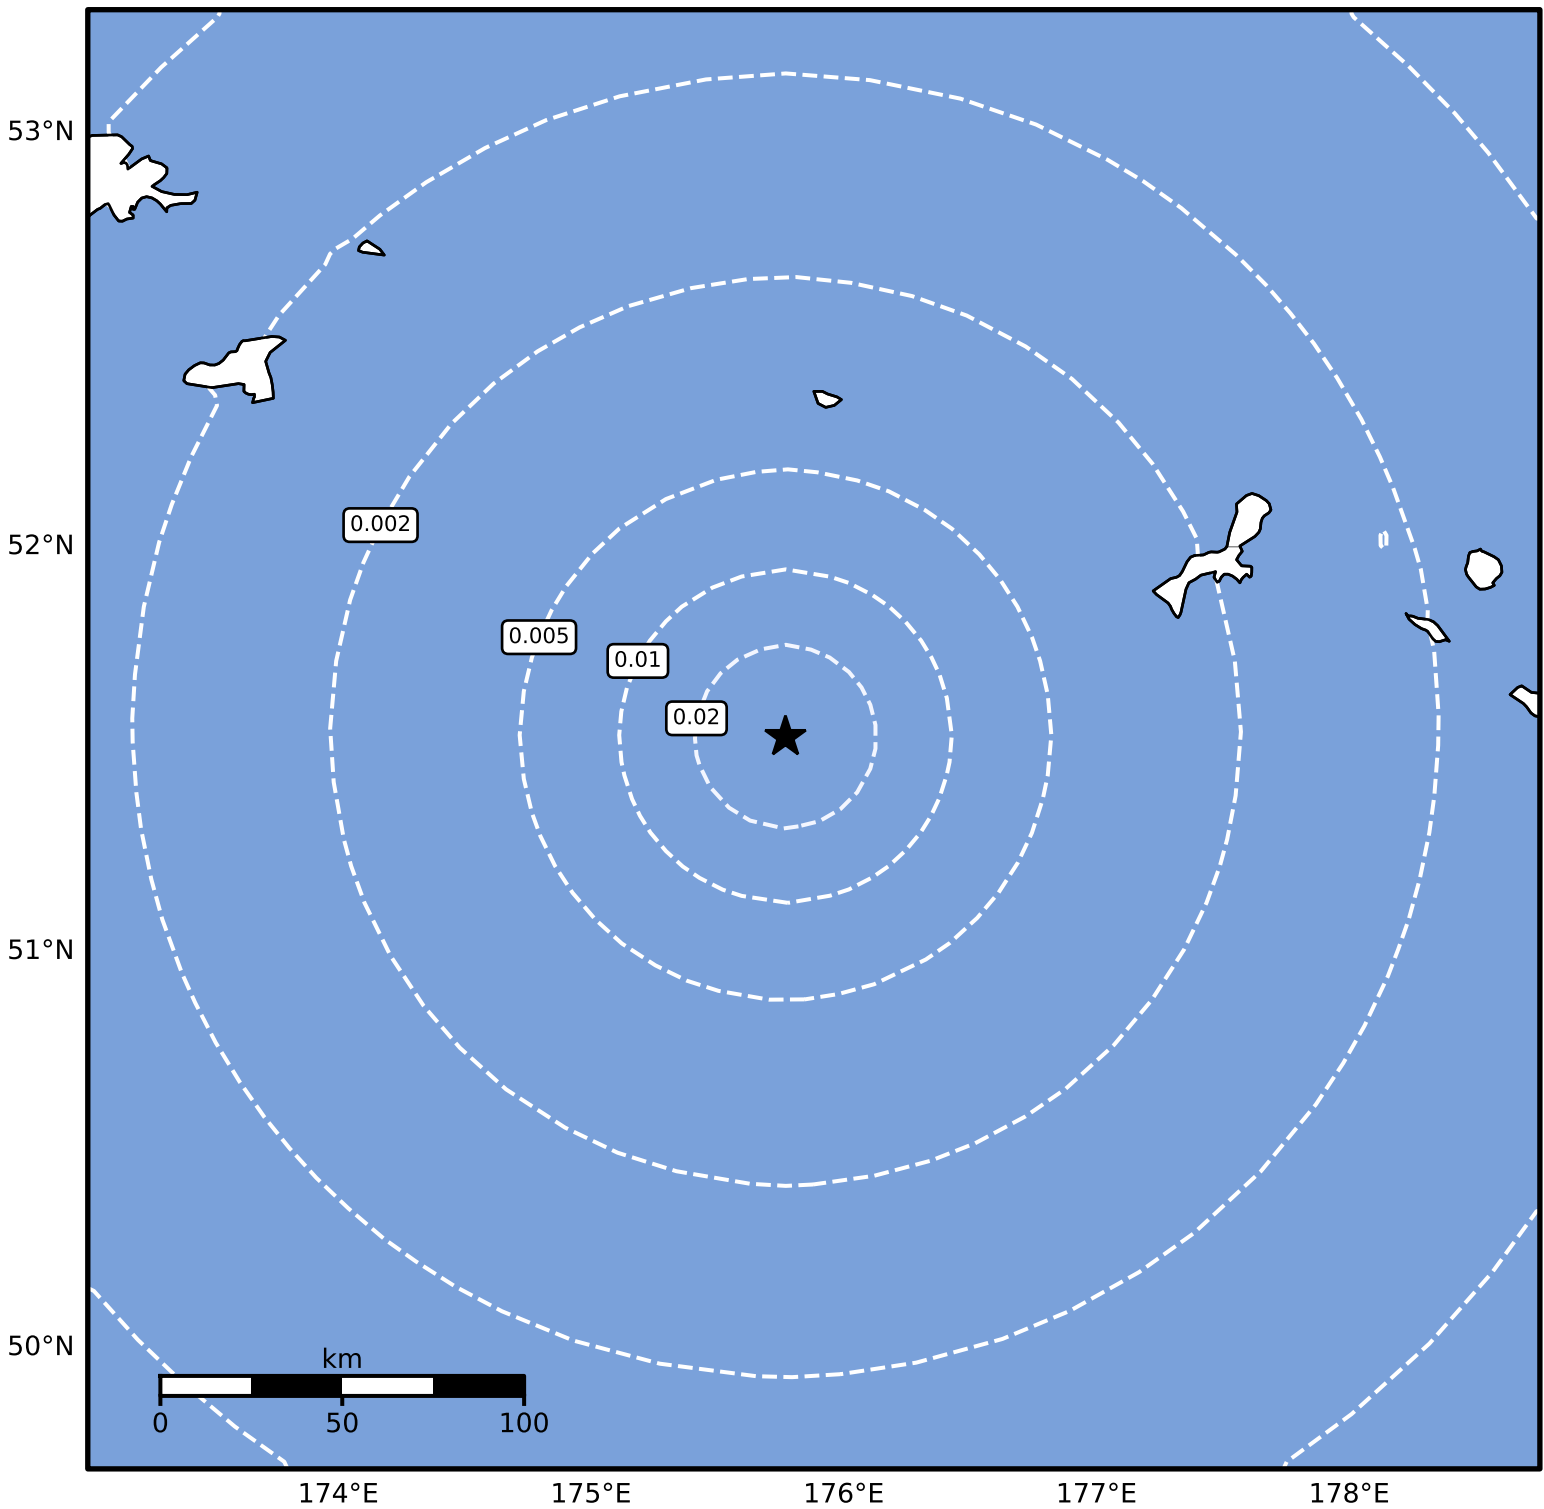

1.0 Second Peak Spectral Acceleration Map Alaska Earthquake Center
ShakeMap: 91 km (57 miles) S of Buldir Is
Jun 30, 2024 20:16:27 UTC M3.6 N51.53 E175.77 Depth: 23.7km ID:ak0248dbtddf

| SA(1.0) (%g) | 0.1 | 0.2 | 0.5 | 1 | 2 | 5 | 10 | 20 | 50 | 100 | 200 |
|--------------|-----|-----|-----|---|---|---|----|----|----|-----|-----|
|--------------|-----|-----|-----|---|---|---|----|----|----|-----|-----|

Scale based on Worden et al. (2012)

Version 1: Processed 2024-06-30T20:51:51Z

△ Seismic Instrument ○ Reported Intensity

★ Epicenter