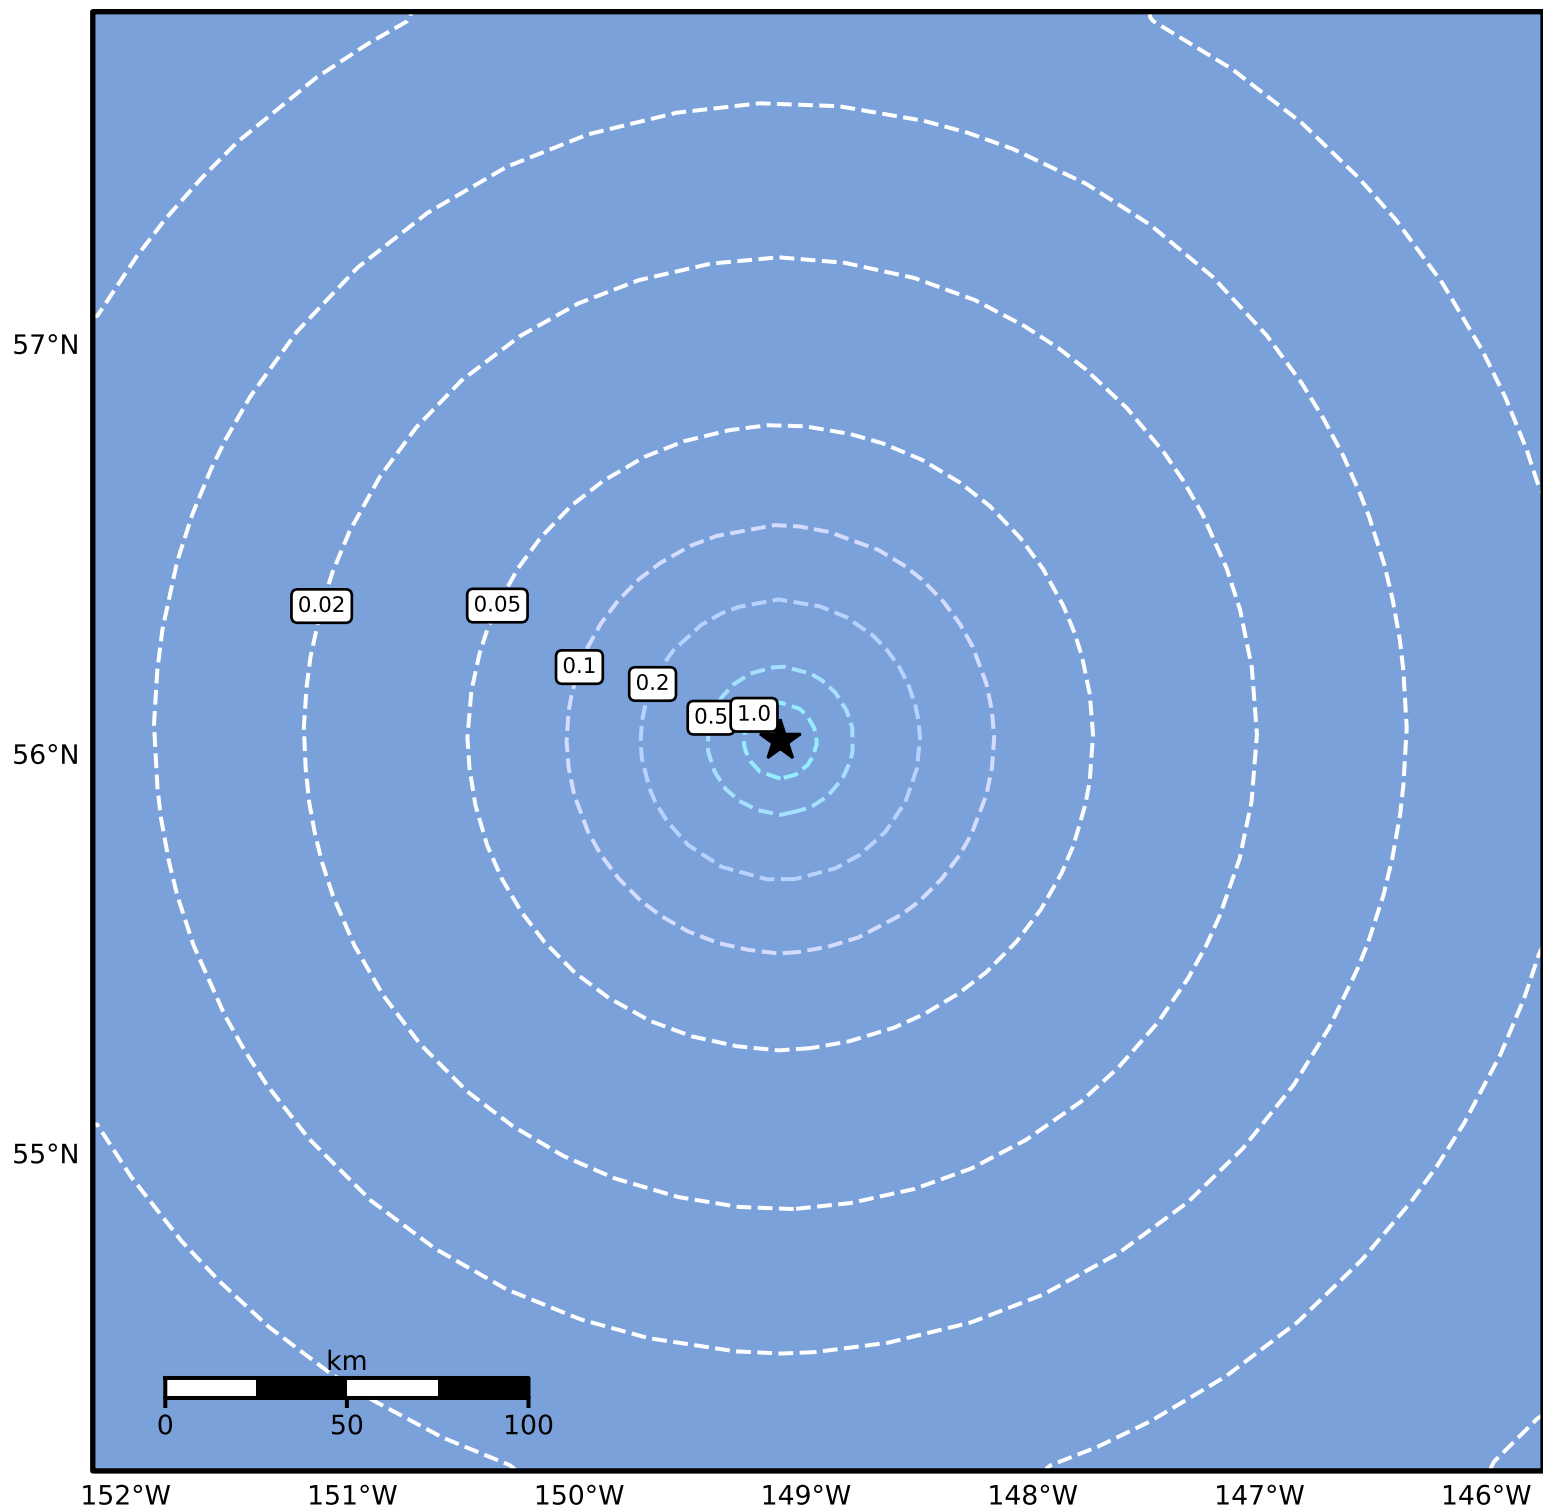

Peak Ground Acceleration Map Alaska Earthquake Center
ShakeMap: 279 km (173 miles) SE of Kodiak
Jul 01, 2024 22:49:42 UTC M3.8 N56.04 W149.11 Depth: 12.1km ID:ak0248f0qmwn

PGA (%g)	0.1	0.2	0.5	1	2	5	10	20	50	100	200
----------	-----	-----	-----	---	---	---	----	----	----	-----	-----

Scale based on Worden et al. (2012)

Version 1: Processed 2024-07-02T00:31:47Z

△ Seismic Instrument

○ Reported Intensity

★ Epicenter